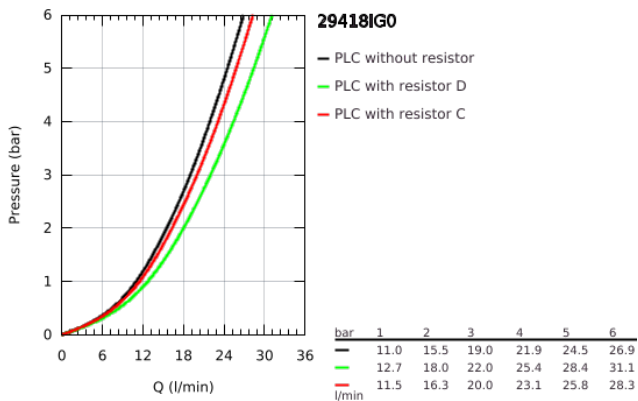

29 418 IG0 GRANDERA FOUR-HOLE SINGLE-LEVER BATH COMBINATION

TOOTE KIRJELDUS

- Värvus: chrome/gold
- GROHE SilkMove 46 mm ceramic cartridge
- GROHE LongLife finish
- consisting of:
 - pre-assembled spout fixing
 - single lever mixer operating element
 - bath spout with mousseur and diverter bath/shower
 - Grandera hand shower 7,6 l
 - metal shower hose 2000 mm
 - flexible connection hoses
 - connection for shower hose
 - protected against backflow
 - can be used with 29 037 000

29 418 IG0 GRANDERA FOUR-HOLE SINGLE-LEVER BATH COMBINATION

VARUOSAD, oktoober 2021 – nüüd

- 1: Lever (Tellimuse number 46833IG0)
- 2: Cartridge (Tellimuse number 46048000)
- 3: Diverter knob (Tellimuse number 48216IG0)
- 4: Diverter (Tellimuse number 45443000)
- 4.1: Sealing washer $\varnothing 6 \times \varnothing 2$ (Tellimuse number 0128300M)
- 4.2: Sealing washer (Tellimuse number 0120500M)
- 5: Replacement kit for shank fastening (Tellimuse number 45444000)
- 6: Non-return valve (Tellimuse number 08565000)
- 7: Mousseur (Tellimuse number 13941000)
- 8: Dirt strainer (Tellimuse number 0700200M)
- 9: Cone nut (Tellimuse number 08864000)
- 10: Compression spring (Tellimuse number 00869000)
- 11: Tube (Tellimuse number 48018000)
- 12: Tube (Tellimuse number 07300000)
- 13: Tube (Tellimuse number 07227000)
- 14: Tube (Tellimuse number 48017000)
- 15: Metal shower hose (Tellimuse number 28146000)
- 16: Temperature limiter (Tellimuse number 46375000)*
- 17: Socket spanner (Tellimuse number 19332000)*