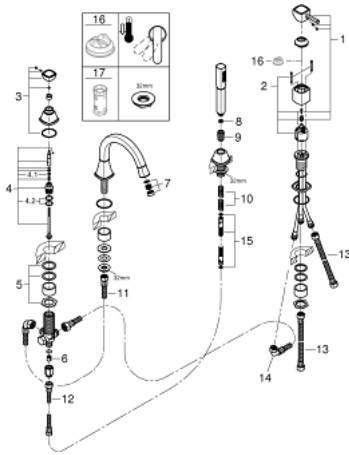

29 418 IG0 GRANDERA FOUR-HOLE SINGLE-LEVER BATH COMBINATION

TOOTE KIRJELDUS

- Värvus: chrome/gold
- GROHE SilkMove 46 mm ceramic cartridge
- GROHE LongLife finish
- consisting of:
 - pre-assembled spout fixing
 - single lever mixer operating element
 - bath spout with mousseur and diverter bath/shower
 - Grandera hand shower 7,6 l
 - metal shower hose 2000 mm
 - flexible connection hoses
 - connection for shower hose
 - protected against backflow
 - can be used with 29 037 000

29 418 IG0 GRANDERA FOUR-HOLE SINGLE-LEVER BATH COMBINATION

VARUOSAD, oktoober 2021 – nüüd

- 1: Lever (Tellimuse number 46833IG0)
- 2: Cartridge (Tellimuse number 46048000)
- 3: Diverter knob (Tellimuse number 48216IG0)
- 4: Diverter (Tellimuse number 45443000)
- 4.1: Sealing washer $\varnothing 6 \times \varnothing 2$ (Tellimuse number 0128300M)
- 4.2: Sealing washer (Tellimuse number 0120500M)
- 5: Replacement kit for shank fastening (Tellimuse number 45444000)
- 6: Non-return valve (Tellimuse number 08565000)
- 7: Mousseur (Tellimuse number 13941000)
- 8: Dirt strainer (Tellimuse number 0700200M)
- 9: Cone nut (Tellimuse number 08864000)
- 10: Compression spring (Tellimuse number 00869000)
- 11: Tube (Tellimuse number 48018000)
- 12: Tube (Tellimuse number 07300000)
- 13: Tube (Tellimuse number 07227000)
- 14: Tube (Tellimuse number 48017000)
- 15: Metal shower hose (Tellimuse number 28146000)
- 16: Temperature limiter (Tellimuse number 46375000)*
- 17: Socket spanner (Tellimuse number 19332000)*