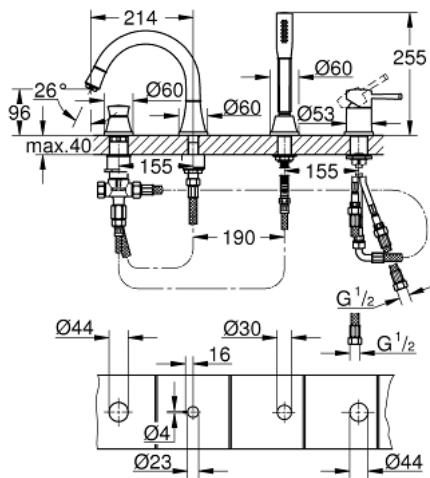

29 418 IG0 GRANDERA FOUR-HOLE SINGLE-LEVER BATH COMBINATION

TOOTE KIRJELDUS

- Värvus: chrome/gold
- GROHE SilkMove 46 mm ceramic cartridge
- GROHE LongLife finish
- consisting of:
 - pre-assembled spout fixing
 - single lever mixer operating element
 - bath spout with mousseur and diverter bath/shower
 - Grandera hand shower 7,6 l
 - metal shower hose 2000 mm
 - flexible connection hoses
 - connection for shower hose
 - protected against backflow
 - can be used with 29 037 000

29 418 IG0 GRANDERA FOUR-HOLE SINGLE-LEVER BATH COMBINATION

VARUOSAD, oktoober 2021 – nüüd

- 1: Lever (Tellimuse number 46833IG0)
- 2: Cartridge (Tellimuse number 46048000)
- 3: Diverter knob (Tellimuse number 48216IG0)
- 4: Diverter (Tellimuse number 45443000)
- 4.1: Sealing washer $\varnothing 6 \times \varnothing 2$ (Tellimuse number 0128300M)
- 4.2: Sealing washer (Tellimuse number 0120500M)
- 5: Replacement kit for shank fastening (Tellimuse number 45444000)
- 6: Non-return valve (Tellimuse number 08565000)
- 7: Mousseur (Tellimuse number 13941000)
- 8: Dirt strainer (Tellimuse number 0700200M)
- 9: Cone nut (Tellimuse number 08864000)
- 10: Compression spring (Tellimuse number 00869000)
- 11: Tube (Tellimuse number 48018000)
- 12: Tube (Tellimuse number 07300000)
- 13: Tube (Tellimuse number 07227000)
- 14: Tube (Tellimuse number 48017000)
- 15: Metal shower hose (Tellimuse number 28146000)
- 16: Temperature limiter (Tellimuse number 46375000)*
- 17: Socket spanner (Tellimuse number 19332000)*