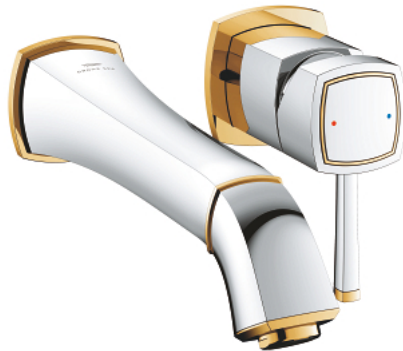

29 417 IG0 GRANDERA TWO-HOLE BASIN MIXER L-SIZE

TOOTE KIRJELDUS

- Värvus: chrome/gold
- wall mounted
- without concealed body
- for use with rough-in set 23 319 000
- GROHE LongLife finish
- GROHE EcoJoy - less water, perfect flow
- maximum flow rate (at 3 bar): 5 l/min
- GROHE AquaGuide adjustable mousseur
- projection 234 mm

29 417 IG0 **GRANDERA TWO-HOLE BASIN MIXER**
L-SIZE

VARUOSAD, oktoober 2021 – nüüd

1: Lever (Tellimuse number 46833IG0)

2: Flow straightener (Tellimuse number 46837000)

3: Extension (Tellimuse number 46627000)*