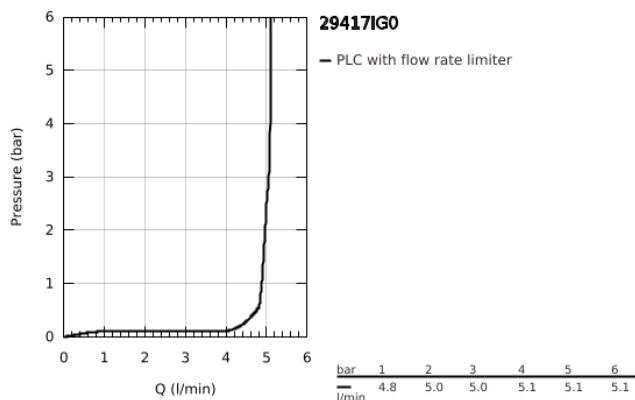

29 417 IG0 GRANDERA TWO-HOLE BASIN MIXER L-SIZE

TOOTE KIRJELDUS

- Värvus: chrome/gold
- wall mounted
- without concealed body
- for use with rough-in set 23 319 000
- GROHE LongLife finish
- GROHE EcoJoy - less water, perfect flow
- maximum flow rate (at 3 bar): 5 l/min
- GROHE AquaGuide adjustable mousseur
- projection 234 mm

29 417 IG0 **GRANDERA TWO-HOLE BASIN MIXER**
L-SIZE

VARUOSAD, oktoober 2021 – nüüd

1: Lever (Tellimuse number 46833IG0)

2: Flow straightener (Tellimuse number 46837000)

3: Extension (Tellimuse number 46627000)*