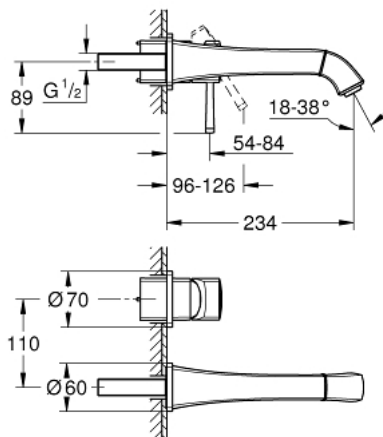

29 417 IG0 GRANDERA TWO-HOLE BASIN MIXER L-SIZE

TOOTE KIRJELDUS

- Värvus: chrome/gold
- wall mounted
- without concealed body
- for use with rough-in set 23 319 000
- GROHE LongLife finish
- GROHE EcoJoy - less water, perfect flow
- maximum flow rate (at 3 bar): 5 l/min
- GROHE AquaGuide adjustable mousseur
- projection 234 mm

29 417 IG0 **GRANDERA TWO-HOLE BASIN MIXER**
L-SIZE

VARUOSAD, oktoober 2021 – nüüd

1: Lever (Tellimuse number 46833IG0)

2: Flow straightener (Tellimuse number 46837000)

3: Extension (Tellimuse number 46627000)*