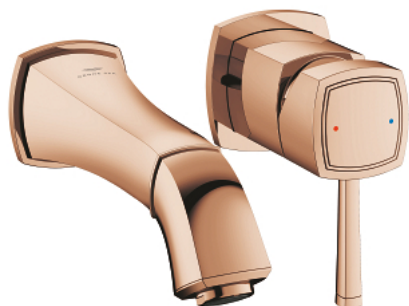

## 29 416 DA0 GRANDERA TWO-HOLE BASIN MIXER M-SIZE

### TOOTE KIRJELDUS

- Värvus: warm sunset
- wall mounted
- for use with rough-in set 23 319 000
- without concealed body
- GROHE LongLife finish
- GROHE EcoJoy - less water, perfect flow
- maximum flow rate (at 3 bar): 5 l/min
- GROHE AquaGuide adjustable mousseur
- center distance 110 mm
- projection 177 mm