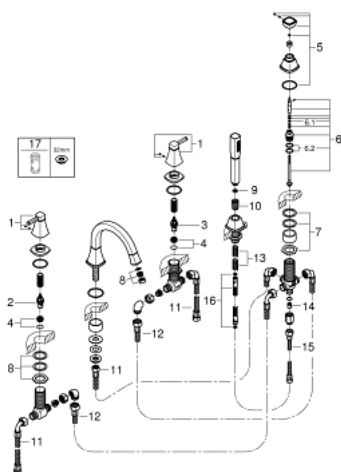

## 29 415 IG0 GRANDERA 5-HOLE BATH COMBINATION

### TOOTE KIRJELDUS

- Värvus: chrome/gold
- GROHE LongLife finish
- consisting of:
  - ceramic headparts 1/2", 90°
  - pre-assembled spout fixing
  - single lever mixer operating element
  - bath spout with mousseur and diverter bath/shower
  - Grandera hand shower 7,6 l
  - metal shower hose 2000 mm
  - connection for shower hose
  - flexible connection hoses
  - protected against backflow
  - can be used with 29 037 000

### VARUOSAD, oktoober 2021 – nüüd

- 1: Handle pair (Tellimuse number 48325IG0)
- 2: Ceramic headpart 3/4" (Tellimuse number 45888000)
- 3: Ceramic headpart 3/4" (Tellimuse number 45887000)
- 4: Valve seat 3/4" (Tellimuse number 45345000)
- 5: Diverter knob (Tellimuse number 48216IG0)
- 6: Diverter (Tellimuse number 45443000)
- 6.1: Sealing washer  $\varnothing 6 \times \varnothing 2$  (Tellimuse number 0128300M)
- 6.2: Sealing washer (Tellimuse number 0120500M)
- 7: Replacement kit for shank fastening (Tellimuse number 45444000)
- 8: Mousseur (Tellimuse number 13952G00)
- 9: Dirt strainer (Tellimuse number 0700200M)
- 10: Cone nut (Tellimuse number 08864000)
- 11: Tube (Tellimuse number 48018000)
- 12: Tube (Tellimuse number 48019000)
- 13: Compression spring (Tellimuse number 00869000)
- 14: Non-return valve (Tellimuse number 08565000)
- 15: Tube (Tellimuse number 07300000)
- 16: Metal shower hose (Tellimuse number 28146000)
- 17: Socket spanner (Tellimuse number 19332000)\*