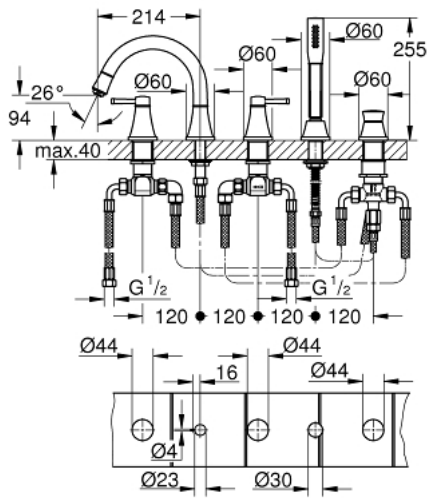

## 29 415 IG0 GRANDERA 5-HOLE BATH COMBINATION

### TOOTE KIRJELDUS

- Värvus: chrome/gold
- GROHE LongLife finish
- consisting of:
  - ceramic headparts 1/2", 90°
  - pre-assembled spout fixing
  - single lever mixer operating element
  - bath spout with mousseur and diverter bath/shower
  - Grandera hand shower 7,6 l
  - metal shower hose 2000 mm
  - connection for shower hose
  - flexible connection hoses
  - protected against backflow
  - can be used with 29 037 000

### VARUOSAD, oktoober 2021 – nüüd

- 1: Handle pair (Tellimuse number 48325IG0)
- 2: Ceramic headpart 3/4" (Tellimuse number 45888000)
- 3: Ceramic headpart 3/4" (Tellimuse number 45887000)
- 4: Valve seat 3/4" (Tellimuse number 45345000)
- 5: Diverter knob (Tellimuse number 48216IG0)
- 6: Diverter (Tellimuse number 45443000)
- 6.1: Sealing washer  $\varnothing 6 \times \varnothing 2$  (Tellimuse number 0128300M)
- 6.2: Sealing washer (Tellimuse number 0120500M)
- 7: Replacement kit for shank fastening (Tellimuse number 45444000)
- 8: Mousseur (Tellimuse number 13952G00)
- 9: Dirt strainer (Tellimuse number 0700200M)
- 10: Cone nut (Tellimuse number 08864000)
- 11: Tube (Tellimuse number 48018000)
- 12: Tube (Tellimuse number 48019000)
- 13: Compression spring (Tellimuse number 00869000)
- 14: Non-return valve (Tellimuse number 08565000)
- 15: Tube (Tellimuse number 07300000)
- 16: Metal shower hose (Tellimuse number 28146000)
- 17: Socket spanner (Tellimuse number 19332000)\*