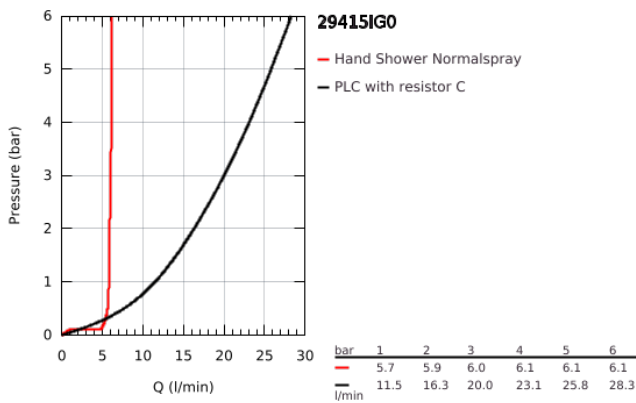

## 29 415 IG0 GRANDERA 5-HOLE BATH COMBINATION

### TOOTE KIRJELDUS

- Värvus: chrome/gold
- GROHE LongLife finish
- consisting of:
  - ceramic headparts 1/2", 90°
  - pre-assembled spout fixing
  - single lever mixer operating element
  - bath spout with mousseur and diverter bath/shower
  - Grandera hand shower 7,6 l
  - metal shower hose 2000 mm
  - connection for shower hose
  - flexible connection hoses
  - protected against backflow
  - can be used with 29 037 000