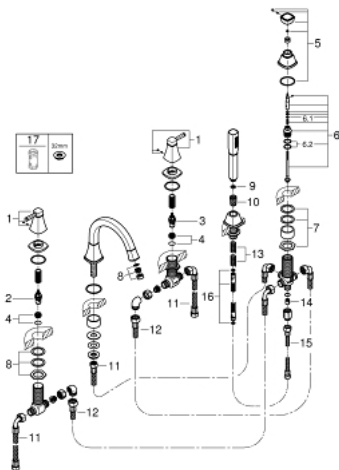

29 415 000 GRANDERA 5-HOLE BATH COMBINATION

TOOTE KIRJELDUS

- Värvus: chrome
- ceramic headparts 1/2", 90°
- GROHE LongLife finish
- consisting of:
 - pre-assembled spout fixing
 - single lever mixer operating element
 - bath spout with mousseur and diverter bath/shower
 - Grandera hand shower 7,6 l
 - metal shower hose 2000 mm
 - flexible connection hoses
 - connection for shower hose
 - protected against backflow
 - can be used with 29 037 000

29 415 000 GRANDERA 5-HOLE BATH COMBINATION

VARUOSAD, oktoober 2021 – nüüd

- 1: Handle pair (Tellimuse number 48325000)
- 2: Ceramic headpart 3/4" (Tellimuse number 45888000)
- 3: Ceramic headpart 3/4" (Tellimuse number 45887000)
- 4: Valve seat 3/4" (Tellimuse number 45345000)
- 5: Diverter knob (Tellimuse number 48216000)
- 6: Diverter (Tellimuse number 45443000)
- 6.1: Sealing washer $\varnothing 6 \times \varnothing 2$ (Tellimuse number 0128300M)
- 6.2: Sealing washer (Tellimuse number 0120500M)
- 7: Replacement kit for shank fastening (Tellimuse number 45444000)
- 8: Mousseur (Tellimuse number 13952000)
- 9: Dirt strainer (Tellimuse number 0700200M)
- 10: Cone nut (Tellimuse number 08864000)
- 11: Tube (Tellimuse number 48018000)
- 12: Tube (Tellimuse number 48019000)
- 13: Compression spring (Tellimuse number 00869000)
- 14: Non-return valve (Tellimuse number 08565000)
- 15: Tube (Tellimuse number 07300000)
- 16: Metal shower hose (Tellimuse number 28146000)
- 17: Socket spanner (Tellimuse number 19332000)*