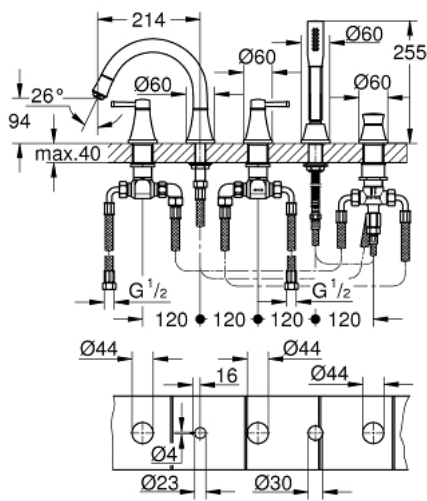

29 415 000 GRANDERA 5-HOLE BATH COMBINATION

TOOTE KIRJELDUS

- Värvus: chrome
- ceramic headparts 1/2", 90°
- GROHE LongLife finish
- consisting of:
 - pre-assembled spout fixing
 - single lever mixer operating element
 - bath spout with mousseur and diverter bath/shower
 - Grandera hand shower 7,6 l
 - metal shower hose 2000 mm
 - flexible connection hoses
 - connection for shower hose
 - protected against backflow
 - can be used with 29 037 000

29 415 000 GRANDERA 5-HOLE BATH COMBINATION

VARUOSAD, oktoober 2021 – nüüd

- 1: Handle pair (Tellimuse number 48325000)
- 2: Ceramic headpart 3/4" (Tellimuse number 45888000)
- 3: Ceramic headpart 3/4" (Tellimuse number 45887000)
- 4: Valve seat 3/4" (Tellimuse number 45345000)
- 5: Diverter knob (Tellimuse number 48216000)
- 6: Diverter (Tellimuse number 45443000)
- 6.1: Sealing washer $\varnothing 6 \times \varnothing 2$ (Tellimuse number 0128300M)
- 6.2: Sealing washer (Tellimuse number 0120500M)
- 7: Replacement kit for shank fastening (Tellimuse number 45444000)
- 8: Mousseur (Tellimuse number 13952000)
- 9: Dirt strainer (Tellimuse number 0700200M)
- 10: Cone nut (Tellimuse number 08864000)
- 11: Tube (Tellimuse number 48018000)
- 12: Tube (Tellimuse number 48019000)
- 13: Compression spring (Tellimuse number 00869000)
- 14: Non-return valve (Tellimuse number 08565000)
- 15: Tube (Tellimuse number 07300000)
- 16: Metal shower hose (Tellimuse number 28146000)
- 17: Socket spanner (Tellimuse number 19332000)*