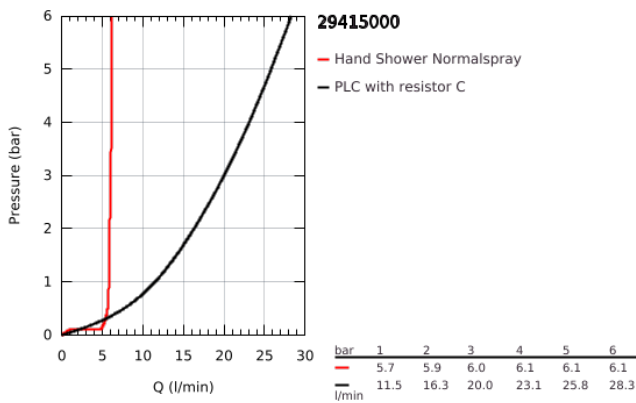

29 415 000 GRANDERA 5-HOLE BATH COMBINATION

TOOTE KIRJELDUS

- Värvus: chrome
- ceramic headparts 1/2", 90°
- GROHE LongLife finish
- consisting of:
 - pre-assembled spout fixing
 - single lever mixer operating element
 - bath spout with mousseur and diverter bath/shower
 - Grandera hand shower 7,6 l
 - metal shower hose 2000 mm
 - flexible connection hoses
 - connection for shower hose
 - protected against backflow
 - can be used with 29 037 000

29 415 000 GRANDERA 5-HOLE BATH COMBINATION

VARUOSAD, oktoober 2021 – nüüd

- 1: Handle pair (Tellimuse number 48325000)
- 2: Ceramic headpart 3/4" (Tellimuse number 45888000)
- 3: Ceramic headpart 3/4" (Tellimuse number 45887000)
- 4: Valve seat 3/4" (Tellimuse number 45345000)
- 5: Diverter knob (Tellimuse number 48216000)
- 6: Diverter (Tellimuse number 45443000)
- 6.1: Sealing washer $\varnothing 6 \times \varnothing 2$ (Tellimuse number 0128300M)
- 6.2: Sealing washer (Tellimuse number 0120500M)
- 7: Replacement kit for shank fastening (Tellimuse number 45444000)
- 8: Mousseur (Tellimuse number 13952000)
- 9: Dirt strainer (Tellimuse number 0700200M)
- 10: Cone nut (Tellimuse number 08864000)
- 11: Tube (Tellimuse number 48018000)
- 12: Tube (Tellimuse number 48019000)
- 13: Compression spring (Tellimuse number 00869000)
- 14: Non-return valve (Tellimuse number 08565000)
- 15: Tube (Tellimuse number 07300000)
- 16: Metal shower hose (Tellimuse number 28146000)
- 17: Socket spanner (Tellimuse number 19332000)*