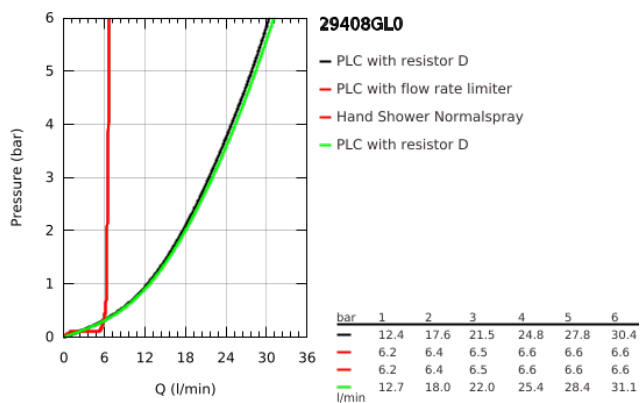

29 408 GL0 ATRIO 5-HOLE BATH COMBINATION

TOOTE KIRJELDUS

- Värvus: cool sunrise
- ceramic headparts 1/2", 90°
- GROHE LongLife finish
- consisting of:
 - pre-assembled spout fixing
 - with cross handles
 - bath spout with mousseur and diverter bath/shower
 - hand shower Rainshower Aqua Stick 6.5 l/min
 - shower hose 2000 mm
 - flexible connection hoses
 - connection for shower hose
 - protected against backflow
 - can be used with 29 037 002
- Two different sets of caps included. One set with "H" and "C" marking, one set without marking.

29 408 GL0 ATRIO 5-HOLE BATH COMBINATION

VARUOSAD, oktoober 2021 – nüüd

- 1: Cross handle bath (Tellimuse number 14217GL0)
- 2: Escutcheon (Tellimuse number 101351GL00)
- 3: Ceramic headpart 3/4" (Tellimuse number 45888000)
- 4: Valve seat 3/4" (Tellimuse number 45345000)
- 5: Replacement kit for shank fastening (Tellimuse number 45444000)
- 6: Tube (Tellimuse number 48019000)
- 7: Spout (Tellimuse number 101350GL00)
- 7.1: Mousseur (Tellimuse number 13926000)
- 8: Tube (Tellimuse number 48018000)
- 9: Ceramic headpart 3/4" (Tellimuse number 45887000)
- 10: Dirt strainer (Tellimuse number 0700200M)
- 11: Cone nut (Tellimuse number 08864GL0)
- 12: Compression spring (Tellimuse number 00869000)
- 13: Metal shower hose (Tellimuse number 28146000)
- 14: Diverter knob (Tellimuse number 48411GL0)
- 15: Diverter (Tellimuse number 45443000)
- 15.1: Sealing washer $\varnothing 6 \times \varnothing 2$ (Tellimuse number 0128300M)
- 15.2: Sealing washer (Tellimuse number 0120500M)
- 16: Non-return valve (Tellimuse number 08565000)
- 17: Tube (Tellimuse number 07300000)
- 18: Socket spanner (Tellimuse number 19332000)*