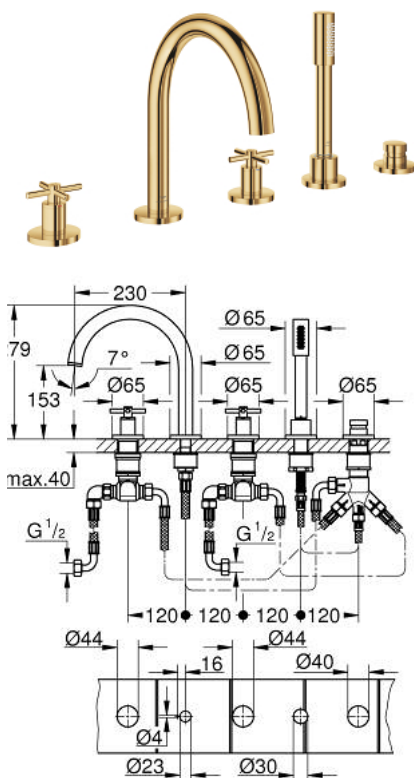

29 408 GL0 ATRIO 5-HOLE BATH COMBINATION

TOOTE KIRJELDUS

- Värvus: cool sunrise
- ceramic headparts 1/2", 90°
- GROHE LongLife finish
- consisting of:
 - pre-assembled spout fixing
 - with cross handles
 - bath spout with mousseur and diverter bath/shower
 - hand shower Rainshower Aqua Stick 6.5 l/min
 - shower hose 2000 mm
 - flexible connection hoses
 - connection for shower hose
 - protected against backflow
 - can be used with 29 037 002
- Two different sets of caps included. One set with "H" and "C" marking, one set without marking.

29 408 GL0 ATRIO 5-HOLE BATH COMBINATION

VARUOSAD, oktoober 2021 – nüüd

- 1: Cross handle bath (Tellimuse number 14217GL0)
- 2: Escutcheon (Tellimuse number 101351GL00)
- 3: Ceramic headpart 3/4" (Tellimuse number 45888000)
- 4: Valve seat 3/4" (Tellimuse number 45345000)
- 5: Replacement kit for shank fastening (Tellimuse number 45444000)
- 6: Tube (Tellimuse number 48019000)
- 7: Spout (Tellimuse number 101350GL00)
- 7.1: Mousseur (Tellimuse number 13926000)
- 8: Tube (Tellimuse number 48018000)
- 9: Ceramic headpart 3/4" (Tellimuse number 45887000)
- 10: Dirt strainer (Tellimuse number 0700200M)
- 11: Cone nut (Tellimuse number 08864GL0)
- 12: Compression spring (Tellimuse number 00869000)
- 13: Metal shower hose (Tellimuse number 28146000)
- 14: Diverter knob (Tellimuse number 48411GL0)
- 15: Diverter (Tellimuse number 45443000)
- 15.1: Sealing washer $\varnothing 6 \times \varnothing 2$ (Tellimuse number 0128300M)
- 15.2: Sealing washer (Tellimuse number 0120500M)
- 16: Non-return valve (Tellimuse number 08565000)
- 17: Tube (Tellimuse number 07300000)
- 18: Socket spanner (Tellimuse number 19332000)*