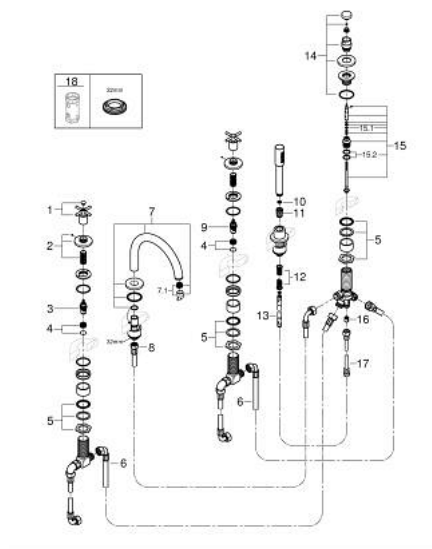

## 29 408 DA0 ATRIO 5-HOLE BATH COMBINATION

### TOOTE KIRJELDUS

- Värvus: warm sunset
- ceramic headparts 1/2", 90°
- GROHE LongLife finish
- consisting of:
  - pre-assembled spout fixing
  - with cross handles
  - bath spout with mousseur and diverter bath/shower
  - hand shower Rainshower Aqua Stick 6.5 l/min
  - shower hose 2000 mm
  - flexible connection hoses
  - connection for shower hose
  - protected against backflow
  - can be used with 29 037 002
- Two different sets of caps included. One set with "H" and "C" marking, one set without marking.

### VARUOSAD, oktoober 2021 – nüüd

- 1: Cross handle bath (Tellimuse number 14217DA0)
- 2: Escutcheon (Tellimuse number 101351DA00)
- 3: Ceramic headpart 3/4" (Tellimuse number 45888000)
- 4: Valve seat 3/4" (Tellimuse number 45345000)
- 5: Replacement kit for shank fastening (Tellimuse number 45444000)
- 6: Tube (Tellimuse number 48019000)
- 7: Spout (Tellimuse number 101350DA00)
- 7.1: Mousseur (Tellimuse number 13926000)
- 8: Tube (Tellimuse number 48018000)
- 9: Ceramic headpart 3/4" (Tellimuse number 45887000)
- 10: Dirt strainer (Tellimuse number 0700200M)
- 11: Cone nut (Tellimuse number 08864DA0)
- 12: Compression spring (Tellimuse number 00869000)
- 13: Metal shower hose (Tellimuse number 28146000)
- 14: Diverter knob (Tellimuse number 48411DA0)
- 15: Diverter (Tellimuse number 45443000)
- 15.1: Sealing washer  $\varnothing 6 \times \varnothing 2$  (Tellimuse number 0128300M)
- 15.2: Sealing washer (Tellimuse number 0120500M)
- 16: Non-return valve (Tellimuse number 08565000)
- 17: Tube (Tellimuse number 07300000)
- 18: Socket spanner (Tellimuse number 19332000)\*