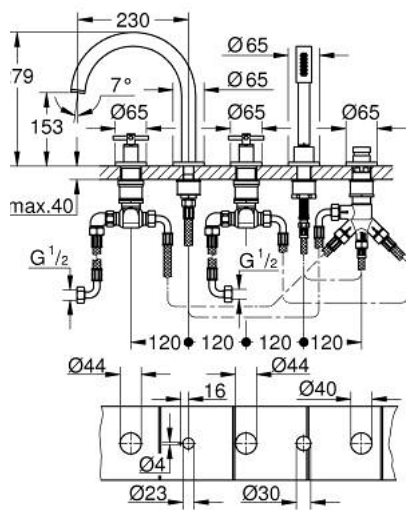

## 29 408 DA0 ATRIO 5-HOLE BATH COMBINATION

### TOOTE KIRJELDUS

- Värvus: warm sunset
- ceramic headparts 1/2", 90°
- GROHE LongLife finish
- consisting of:
  - pre-assembled spout fixing
  - with cross handles
  - bath spout with mousseur and diverter bath/shower
  - hand shower Rainshower Aqua Stick 6.5 l/min
  - shower hose 2000 mm
  - flexible connection hoses
  - connection for shower hose
  - protected against backflow
  - can be used with 29 037 002
- Two different sets of caps included. One set with "H" and "C" marking, one set without marking.

### VARUOSAD, oktoober 2021 – nüüd

- 1: Cross handle bath (Tellimuse number 14217DA0)
- 2: Escutcheon (Tellimuse number 101351DA00)
- 3: Ceramic headpart 3/4" (Tellimuse number 45888000)
- 4: Valve seat 3/4" (Tellimuse number 45345000)
- 5: Replacement kit for shank fastening (Tellimuse number 45444000)
- 6: Tube (Tellimuse number 48019000)
- 7: Spout (Tellimuse number 101350DA00)
- 7.1: Mousseur (Tellimuse number 13926000)
- 8: Tube (Tellimuse number 48018000)
- 9: Ceramic headpart 3/4" (Tellimuse number 45887000)
- 10: Dirt strainer (Tellimuse number 0700200M)
- 11: Cone nut (Tellimuse number 08864DA0)
- 12: Compression spring (Tellimuse number 00869000)
- 13: Metal shower hose (Tellimuse number 28146000)
- 14: Diverter knob (Tellimuse number 48411DA0)
- 15: Diverter (Tellimuse number 45443000)
- 15.1: Sealing washer  $\varnothing 6 \times \varnothing 2$  (Tellimuse number 0128300M)
- 15.2: Sealing washer (Tellimuse number 0120500M)
- 16: Non-return valve (Tellimuse number 08565000)
- 17: Tube (Tellimuse number 07300000)
- 18: Socket spanner (Tellimuse number 19332000)\*