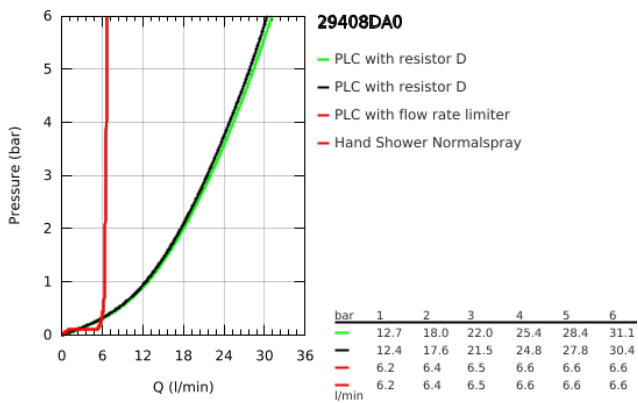

### TOOTE KIRJELDUS

- Värvus: warm sunset
- ceramic headparts 1/2", 90°
- GROHE LongLife finish
- consisting of:
  - pre-assembled spout fixing
  - with cross handles
  - bath spout with mousseur and diverter bath/shower
  - hand shower Rainshower Aqua Stick 6.5 l/min
  - shower hose 2000 mm
  - flexible connection hoses
  - connection for shower hose
  - protected against backflow
  - can be used with 29 037 002
- Two different sets of caps included. One set with "H" and "C" marking, one set without marking.