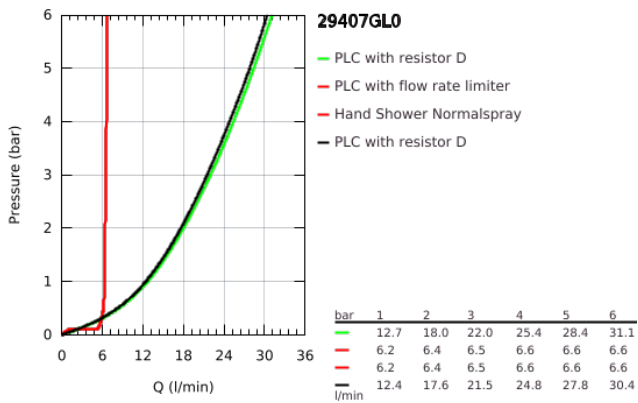

### TOOTE KIRJELDUS

- Värvus: cool sunrise
- ceramic headparts 1/2", 90°
- GROHE LongLife finish
- consisting of:
  - pre-assembled spout fixing
  - with lever handles
  - bath spout with mousseur and diverter bath/shower
  - hand shower Rainshower Aqua Stick 6.5 l/min
  - shower hose 2000 mm
  - flexible connection hoses
  - connection for shower hose
  - protected against backflow
  - can be used with 29 037 002
- Two different sets of caps included. One set with "H" and "C" marking, one set without marking.