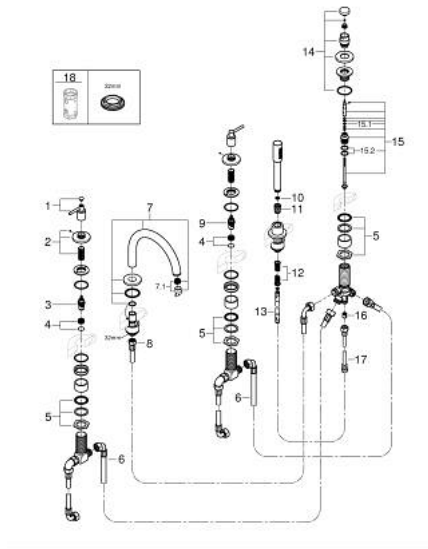

## 29 407 GL0 ATRIO 5-HOLE BATH COMBINATION

### TOOTE KIRJELDUS

- Värvus: cool sunrise
- ceramic headparts 1/2", 90°
- GROHE LongLife finish
- consisting of:
  - pre-assembled spout fixing
  - with lever handles
  - bath spout with mousseur and diverter bath/shower
  - hand shower Rainshower Aqua Stick 6.5 l/min
  - shower hose 2000 mm
  - flexible connection hoses
  - connection for shower hose
  - protected against backflow
  - can be used with 29 037 002
- Two different sets of caps included. One set with "H" and "C" marking, one set without marking.

### VARUOSAD, oktoober 2021 – nüüd

- 1: Lever handle bath (Tellimuse number 14218GL0)
- 2: Escutcheon (Tellimuse number 101351GL00)
- 3: Ceramic headpart 3/4" (Tellimuse number 45888000)
- 4: Valve seat 3/4" (Tellimuse number 45345000)
- 5: Replacement kit for shank fastening (Tellimuse number 45444000)
- 6: Tube (Tellimuse number 48019000)
- 7: Spout (Tellimuse number 101350GL00)
- 7.1: Mousseur (Tellimuse number 13926000)
- 8: Tube (Tellimuse number 48018000)
- 9: Ceramic headpart 3/4" (Tellimuse number 45887000)
- 10: Dirt strainer (Tellimuse number 0700200M)
- 11: Cone nut (Tellimuse number 08864GL0)
- 12: Compression spring (Tellimuse number 00869000)
- 13: Metal shower hose (Tellimuse number 28146000)
- 14: Diverter knob (Tellimuse number 48411GL0)
- 15: Diverter (Tellimuse number 45443000)
- 15.1: Sealing washer  $\varnothing 6 \times \varnothing 2$  (Tellimuse number 0128300M)
- 15.2: Sealing washer (Tellimuse number 0120500M)
- 16: Non-return valve (Tellimuse number 08565000)
- 17: Tube (Tellimuse number 07300000)
- 18: Socket spanner (Tellimuse number 19332000)\*