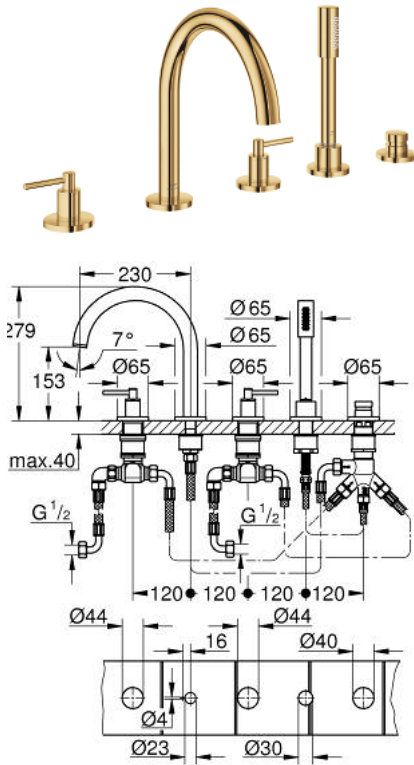

## 29 407 GL0 ATRIO 5-HOLE BATH COMBINATION

### TOOTE KIRJELDUS

- Värvus: cool sunrise
- ceramic headparts 1/2", 90°
- GROHE LongLife finish
- consisting of:
  - pre-assembled spout fixing
  - with lever handles
  - bath spout with mousseur and diverter bath/shower
  - hand shower Rainshower Aqua Stick 6.5 l/min
  - shower hose 2000 mm
  - flexible connection hoses
  - connection for shower hose
  - protected against backflow
  - can be used with 29 037 002
- Two different sets of caps included. One set with "H" and "C" marking, one set without marking.

### VARUOSAD, oktoober 2021 – nüüd

- 1: Lever handle bath (Tellimuse number 14218GL0)
- 2: Escutcheon (Tellimuse number 101351GL00)
- 3: Ceramic headpart 3/4" (Tellimuse number 45888000)
- 4: Valve seat 3/4" (Tellimuse number 45345000)
- 5: Replacement kit for shank fastening (Tellimuse number 45444000)
- 6: Tube (Tellimuse number 48019000)
- 7: Spout (Tellimuse number 101350GL00)
- 7.1: Mousseur (Tellimuse number 13926000)
- 8: Tube (Tellimuse number 48018000)
- 9: Ceramic headpart 3/4" (Tellimuse number 45887000)
- 10: Dirt strainer (Tellimuse number 0700200M)
- 11: Cone nut (Tellimuse number 08864GL0)
- 12: Compression spring (Tellimuse number 00869000)
- 13: Metal shower hose (Tellimuse number 28146000)
- 14: Diverter knob (Tellimuse number 48411GL0)
- 15: Diverter (Tellimuse number 45443000)
- 15.1: Sealing washer  $\varnothing 6 \times \varnothing 2$  (Tellimuse number 0128300M)
- 15.2: Sealing washer (Tellimuse number 0120500M)
- 16: Non-return valve (Tellimuse number 08565000)
- 17: Tube (Tellimuse number 07300000)
- 18: Socket spanner (Tellimuse number 19332000)\*