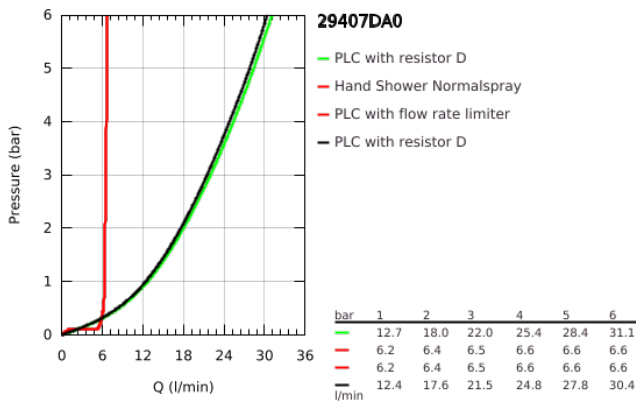

29 407 DA0 ATRIO 5-HOLE BATH COMBINATION

TOOTE KIRJELDUS

- Värvus: warm sunset
- ceramic headparts 1/2", 90°
- GROHE LongLife finish
- consisting of:
 - pre-assembled spout fixing
 - with lever handles
 - bath spout with mousseur and diverter bath/shower
 - hand shower Rainshower Aqua Stick 6.5 l/min
 - shower hose 2000 mm
 - flexible connection hoses
 - connection for shower hose
 - protected against backflow
 - can be used with 29 037 002
- Two different sets of caps included. One set with "H" and "C" marking, one set without marking.