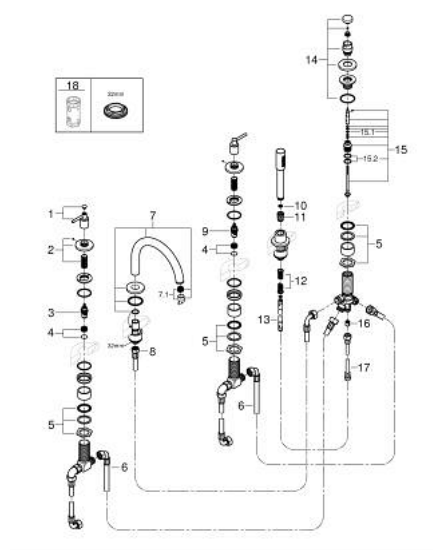

29 407 DA0 ATRIO 5-HOLE BATH COMBINATION

TOOTE KIRJELDUS

- Värvus: warm sunset
- ceramic headparts 1/2", 90°
- GROHE LongLife finish
- consisting of:
 - pre-assembled spout fixing
 - with lever handles
 - bath spout with mousseur and diverter bath/shower
 - hand shower Rainshower Aqua Stick 6.5 l/min
 - shower hose 2000 mm
 - flexible connection hoses
 - connection for shower hose
 - protected against backflow
 - can be used with 29 037 002
- Two different sets of caps included. One set with "H" and "C" marking, one set without marking.

29 407 DA0 ATRIO 5-HOLE BATH COMBINATION

VARUOSAD, oktoober 2021 – nüüd

- 1: Lever handle bath (Tellimuse number 14218DA0)
- 2: Escutcheon (Tellimuse number 101351DA00)
- 3: Ceramic headpart 3/4" (Tellimuse number 45888000)
- 4: Valve seat 3/4" (Tellimuse number 45345000)
- 5: Replacement kit for shank fastening (Tellimuse number 45444000)
- 6: Tube (Tellimuse number 48019000)
- 7: Spout (Tellimuse number 101350DA00)
- 7.1: Mousseur (Tellimuse number 13926000)
- 8: Tube (Tellimuse number 48018000)
- 9: Ceramic headpart 3/4" (Tellimuse number 45887000)
- 10: Dirt strainer (Tellimuse number 0700200M)
- 11: Cone nut (Tellimuse number 08864DA0)
- 12: Compression spring (Tellimuse number 00869000)
- 13: Metal shower hose (Tellimuse number 28146000)
- 14: Diverter knob (Tellimuse number 48411DA0)
- 15: Diverter (Tellimuse number 45443000)
- 15.1: Sealing washer $\varnothing 6 \times \varnothing 2$ (Tellimuse number 0128300M)
- 15.2: Sealing washer (Tellimuse number 0120500M)
- 16: Non-return valve (Tellimuse number 08565000)
- 17: Tube (Tellimuse number 07300000)
- 18: Socket spanner (Tellimuse number 19332000)*