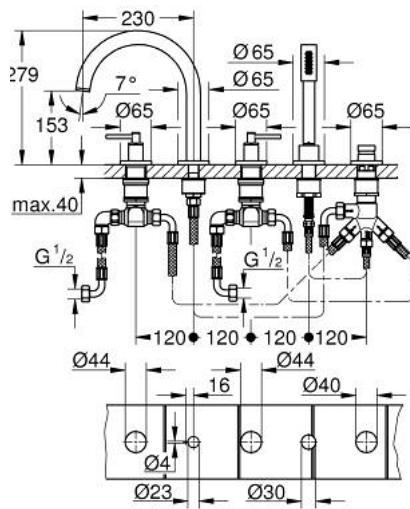

29 407 DA0 ATRIO 5-HOLE BATH COMBINATION

TOOTE KIRJELDUS

- Värvus: warm sunset
- ceramic headparts 1/2", 90°
- GROHE LongLife finish
- consisting of:
 - pre-assembled spout fixing
 - with lever handles
 - bath spout with mousseur and diverter bath/shower
 - hand shower Rainshower Aqua Stick 6.5 l/min
 - shower hose 2000 mm
 - flexible connection hoses
 - connection for shower hose
 - protected against backflow
 - can be used with 29 037 002
- Two different sets of caps included. One set with "H" and "C" marking, one set without marking.

29 407 DA0 ATRIO 5-HOLE BATH COMBINATION

VARUOSAD, oktoober 2021 – nüüd

- 1: Lever handle bath (Tellimuse number 14218DA0)
- 2: Escutcheon (Tellimuse number 101351DA00)
- 3: Ceramic headpart 3/4" (Tellimuse number 45888000)
- 4: Valve seat 3/4" (Tellimuse number 45345000)
- 5: Replacement kit for shank fastening (Tellimuse number 45444000)
- 6: Tube (Tellimuse number 48019000)
- 7: Spout (Tellimuse number 101350DA00)
- 7.1: Mousseur (Tellimuse number 13926000)
- 8: Tube (Tellimuse number 48018000)
- 9: Ceramic headpart 3/4" (Tellimuse number 45887000)
- 10: Dirt strainer (Tellimuse number 0700200M)
- 11: Cone nut (Tellimuse number 08864DA0)
- 12: Compression spring (Tellimuse number 00869000)
- 13: Metal shower hose (Tellimuse number 28146000)
- 14: Diverter knob (Tellimuse number 48411DA0)
- 15: Diverter (Tellimuse number 45443000)
- 15.1: Sealing washer $\varnothing 6 \times \varnothing 2$ (Tellimuse number 0128300M)
- 15.2: Sealing washer (Tellimuse number 0120500M)
- 16: Non-return valve (Tellimuse number 08565000)
- 17: Tube (Tellimuse number 07300000)
- 18: Socket spanner (Tellimuse number 19332000)*