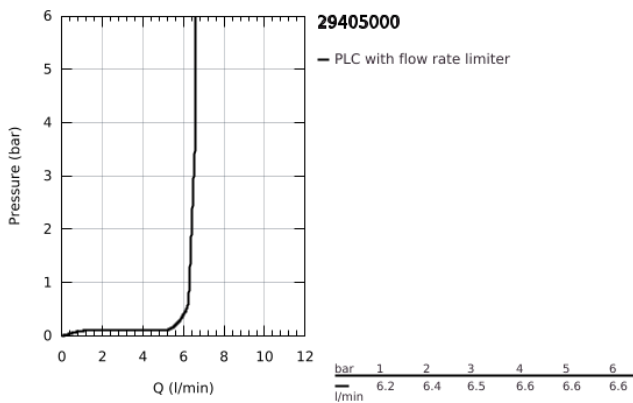

29 405 000 ALLURE BRILLIANT FOUR-HOLE SINGLE-LEVER BATH COMBINATION

TOOTE KIRJELDUS

- Värvus: chrome
- GROHE SilkMove 46 mm ceramic cartridge
- GROHE LongLife finish
- consisting of:
 - pre-assembled spout fixing
 - single lever mixer operating element
 - bath spout with integrated mousseur
 - diverter bath/shower
 - hand shower Rainshower Aqua Cube Stick 6.5 l/min
 - metal shower hose 2000 mm
 - flexible connection hoses
 - connection for shower hose
 - protected against backflow
 - for use with 29 037 000

29 405 000 ALLURE BRILLIANT FOUR-HOLE SINGLE-LEVER BATH COMBINATION

VARUOSAD, oktoober 2021 – nüüd

- 1: Lever (Tellimuse number 46804000)
- 2: Cartridge (Tellimuse number 46048000)
- 3: Diverter knob (Tellimuse number 48126000)
- 4: Diverter (Tellimuse number 45443000)
- 4.1: Sealing washer $\varnothing 6 \times \varnothing 2$ (Tellimuse number 0128300M)
- 4.2: Sealing washer (Tellimuse number 0120500M)
- 5: Replacement kit for shank fastening (Tellimuse number 45444000)
- 6: Non-return valve (Tellimuse number 08565000)
- 7: Race (Tellimuse number 46803000)
- 8: Dirt strainer (Tellimuse number 0700200M)
- 9: Cone nut (Tellimuse number 08864000)
- 10: Compression spring (Tellimuse number 00869000)
- 11: Tube (Tellimuse number 48018000)
- 12: Tube (Tellimuse number 07300000)
- 13: Tube (Tellimuse number 07227000)
- 14: Tube (Tellimuse number 48017000)
- 15: Metal shower hose (Tellimuse number 28146000)
- 16: Temperature limiter (Tellimuse number 46375000)*
- 17: Socket spanner (Tellimuse number 19332000)*