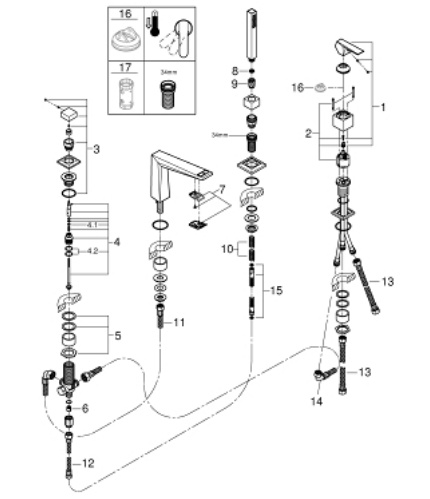

29 405 000 ALLURE BRILLIANT FOUR-HOLE SINGLE-LEVER BATH COMBINATION

TOOTE KIRJELDUS

- Värvus: chrome
- GROHE SilkMove 46 mm ceramic cartridge
- GROHE LongLife finish
- consisting of:
 - pre-assembled spout fixing
 - single lever mixer operating element
 - bath spout with integrated mousseur
 - diverter bath/shower
 - hand shower Rainshower Aqua Cube Stick 6.5 l/min
 - metal shower hose 2000 mm
 - flexible connection hoses
 - connection for shower hose
 - protected against backflow
 - for use with 29 037 000

29 405 000 ALLURE BRILLIANT FOUR-HOLE SINGLE-LEVER BATH COMBINATION

VARUOSAD, oktoober 2021 – nüüd

- 1: Lever (Tellimuse number 46804000)
- 2: Cartridge (Tellimuse number 46048000)
- 3: Diverter knob (Tellimuse number 48126000)
- 4: Diverter (Tellimuse number 45443000)
- 4.1: Sealing washer $\varnothing 6 \times \varnothing 2$ (Tellimuse number 0128300M)
- 4.2: Sealing washer (Tellimuse number 0120500M)
- 5: Replacement kit for shank fastening (Tellimuse number 45444000)
- 6: Non-return valve (Tellimuse number 08565000)
- 7: Race (Tellimuse number 46803000)
- 8: Dirt strainer (Tellimuse number 0700200M)
- 9: Cone nut (Tellimuse number 08864000)
- 10: Compression spring (Tellimuse number 00869000)
- 11: Tube (Tellimuse number 48018000)
- 12: Tube (Tellimuse number 07300000)
- 13: Tube (Tellimuse number 07227000)
- 14: Tube (Tellimuse number 48017000)
- 15: Metal shower hose (Tellimuse number 28146000)
- 16: Temperature limiter (Tellimuse number 46375000)*
- 17: Socket spanner (Tellimuse number 19332000)*