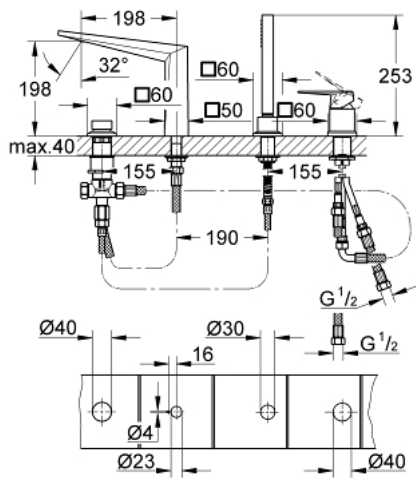

29 405 000 ALLURE BRILLIANT FOUR-HOLE SINGLE-LEVER BATH COMBINATION

TOOTE KIRJELDUS

- Värvus: chrome
- GROHE SilkMove 46 mm ceramic cartridge
- GROHE LongLife finish
- consisting of:
 - pre-assembled spout fixing
 - single lever mixer operating element
 - bath spout with integrated mousseur
 - diverter bath/shower
 - hand shower Rainshower Aqua Cube Stick 6.5 l/min
 - metal shower hose 2000 mm
 - flexible connection hoses
 - connection for shower hose
 - protected against backflow
 - for use with 29 037 000

29 405 000 ALLURE BRILLIANT FOUR-HOLE SINGLE-LEVER BATH COMBINATION

VARUOSAD, oktoober 2021 – nüüd

- 1: Lever (Tellimuse number 46804000)
- 2: Cartridge (Tellimuse number 46048000)
- 3: Diverter knob (Tellimuse number 48126000)
- 4: Diverter (Tellimuse number 45443000)
- 4.1: Sealing washer $\varnothing 6 \times \varnothing 2$ (Tellimuse number 0128300M)
- 4.2: Sealing washer (Tellimuse number 0120500M)
- 5: Replacement kit for shank fastening (Tellimuse number 45444000)
- 6: Non-return valve (Tellimuse number 08565000)
- 7: Race (Tellimuse number 46803000)
- 8: Dirt strainer (Tellimuse number 0700200M)
- 9: Cone nut (Tellimuse number 08864000)
- 10: Compression spring (Tellimuse number 00869000)
- 11: Tube (Tellimuse number 48018000)
- 12: Tube (Tellimuse number 07300000)
- 13: Tube (Tellimuse number 07227000)
- 14: Tube (Tellimuse number 48017000)
- 15: Metal shower hose (Tellimuse number 28146000)
- 16: Temperature limiter (Tellimuse number 46375000)*
- 17: Socket spanner (Tellimuse number 19332000)*