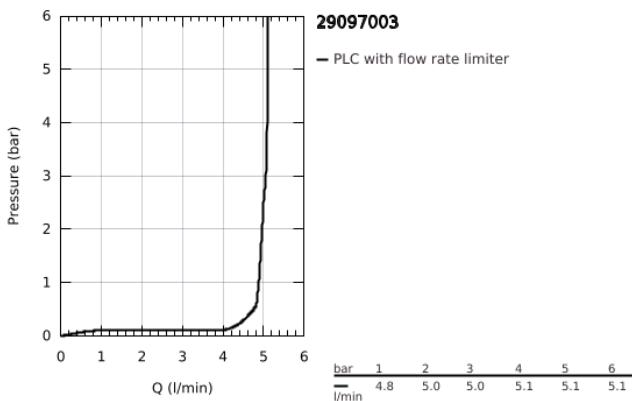

29 097 003 **EUROSTYLE TWO-HOLE BASIN MIXER**  
**M-SIZE**

**TOOTE KIRJELDUS**

- Värvus: chrome
- wall mounted
- without concealed body
- trim set for use with rough-in set 23 571 000 / 32 635 000
- solid metal lever
- GROHE LongLife finish
- GROHE EcoJoy - less water, perfect flow
- maximum flow rate (at 3 bar): 5 l/min
- GROHE AquaGuide adjustable mousseur
- center distance 110 mm
- projection 203 mm

## 29 097 003 EUROSTYLE TWO-HOLE BASIN MIXER M-SIZE

**VARUOSAD**, november 2015 – nüüd

1: Solid metal lever (Tellimuse number 46955000)

2: Flow straightener (Tellimuse number 46837000)

3: Extension (Tellimuse number 46943000)\*