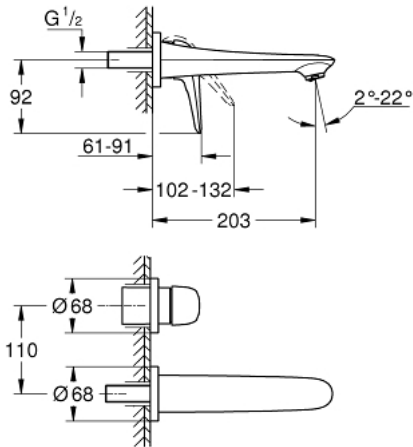

29 097 003 **EUROSTYLE TWO-HOLE BASIN MIXER**  
**M-SIZE**

**TOOTE KIRJELDUS**

- Värvus: chrome
- wall mounted
- without concealed body
- trim set for use with rough-in set 23 571 000 / 32 635 000
- solid metal lever
- GROHE LongLife finish
- GROHE EcoJoy - less water, perfect flow
- maximum flow rate (at 3 bar): 5 l/min
- GROHE AquaGuide adjustable mousseur
- center distance 110 mm
- projection 203 mm

## 29 097 003 EUROSTYLE TWO-HOLE BASIN MIXER M-SIZE

**VARUOSAD**, november 2015 – nüüd

1: Solid metal lever (Tellimuse number 46955000)

2: Flow straightener (Tellimuse number 46837000)

3: Extension (Tellimuse number 46943000)\*