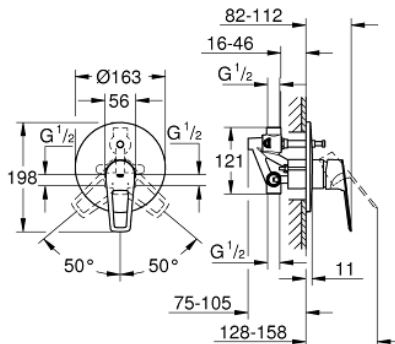

29 081 001 BAULOOP SINGLE-LEVER BATH MIXER 1/2"

TOOTE KIRJELDUS

- Värvus: chrome
- concealed installation
- consisting of:
- set for final installation
- metal lever
- rough-in set for wall mounted bath mixer
- GROHE SmoothControl 46 mm ceramic cartridge
- GROHE LongLife finish
- adjustable flow rate limiter
- automatic diverter: bath/shower
- escutcheon- and shaft-sealing
- optional temperature limiter ref. no. 46 375 000
- professional edition

29 081 001 BAULOOP SINGLE-LEVER BATH MIXER 1/2"

VARUOSAD, september 2018 – nüüd

1: Escutcheon (Tellimuse number 46905000)

2: Cap (Tellimuse number 09038000)

3: Cartridge (Tellimuse number 46048000)

4: Diverter (Tellimuse number 46737000)

5: Temperature limiter (Tellimuse number 46308000)*

6: Extension set (Tellimuse number 46191000)*

7: Extension set (Tellimuse number 46343000)*

* Lisatarvikud