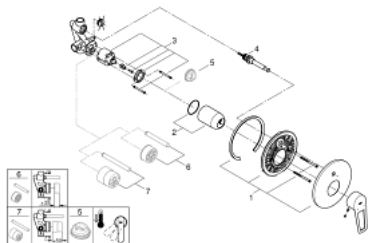

29 081 001 BAULOOP SINGLE-LEVER BATH MIXER 1/2"

TOOTE KIRJELDUS

- Värvus: chrome
- concealed installation
- consisting of:
- set for final installation
- metal lever
- rough-in set for wall mounted bath mixer
- GROHE SmoothControl 46 mm ceramic cartridge
- GROHE LongLife finish
- adjustable flow rate limiter
- automatic diverter: bath/shower
- escutcheon- and shaft-sealing
- optional temperature limiter ref. no. 46 375 000
- professional edition

29 081 001 BAULOOP SINGLE-LEVER BATH MIXER 1/2"

VARUOSAD, september 2018 – nüüd

1: Escutcheon (Tellimuse number 46905000)

2: Cap (Tellimuse number 09038000)

3: Cartridge (Tellimuse number 46048000)

4: Diverter (Tellimuse number 46737000)