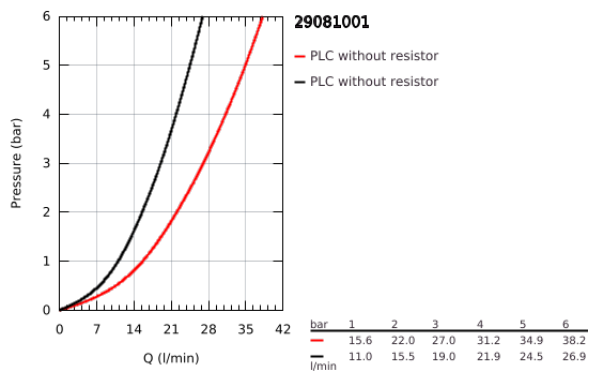

29 081 001 BAULOOP SINGLE-LEVER BATH MIXER 1/2"

TOOTE KIRJELDUS

- Värvus: chrome
- concealed installation
- consisting of:
- set for final installation
- metal lever
- rough-in set for wall mounted bath mixer
- GROHE SmoothControl 46 mm ceramic cartridge
- GROHE LongLife finish
- adjustable flow rate limiter
- automatic diverter: bath/shower
- escutcheon- and shaft-sealing
- optional temperature limiter ref. no. 46 375 000
- professional edition

29 081 001 BAULOOP SINGLE-LEVER BATH MIXER 1/2"

VARUOSAD, september 2018 – nüüd

1: Escutcheon (Tellimuse number 46905000)

2: Cap (Tellimuse number 09038000)

3: Cartridge (Tellimuse number 46048000)

4: Diverter (Tellimuse number 46737000)