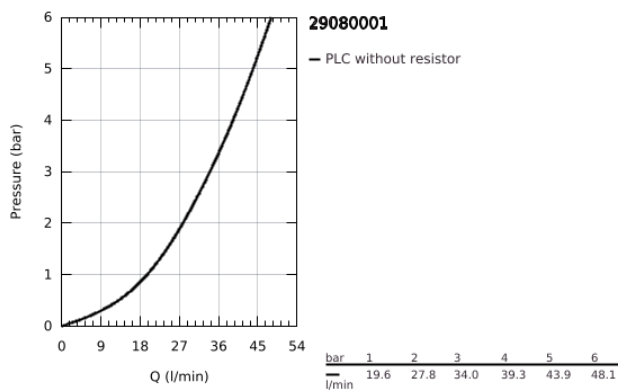

29 080 001 BAULOOK SINGLE-LEVER SHOWER MIXER 1/2"

TOOTE KIRJELDUS

- Värvus: chrome
- concealed installation
- consisting of:
- set for final installation
- metal lever
- rough-in set for wall mounted shower mixer
- GROHE SmoothControl 46 mm ceramic cartridge
- GROHE LongLife finish
- adjustable flow rate limiter
- escutcheon- and shaft-sealing
- optional temperature limiter ref. no. 46 375 000
- professional edition

29 080 001 BAULOOP SINGLE-LEVER SHOWER MIXER 1/2"

VARUOSAD, september 2018 – nüüd

1: Escutcheon (Tellimuse number 46904000)

2: Cap (Tellimuse number 09038000)

3: Cartridge (Tellimuse number 46048000)

4: Temperature limiter (Tellimuse number 46375000)*