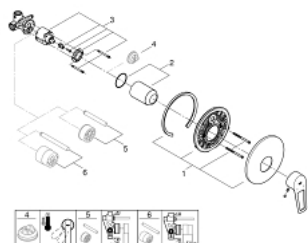

29 080 001 BAULOOK SINGLE-LEVER SHOWER MIXER 1/2"

TOOTE KIRJELDUS

- Värvus: chrome
- concealed installation
- consisting of:
- set for final installation
- metal lever
- rough-in set for wall mounted shower mixer
- GROHE SmoothControl 46 mm ceramic cartridge
- GROHE LongLife finish
- adjustable flow rate limiter
- escutcheon- and shaft-sealing
- optional temperature limiter ref. no. 46 375 000
- professional edition

29 080 001 BAULOOP SINGLE-LEVER SHOWER MIXER 1/2"

VARUOSAD, september 2018 – nüüd

1: Escutcheon (Tellimuse number 46904000)

2: Cap (Tellimuse number 09038000)

3: Cartridge (Tellimuse number 46048000)

4: Temperature limiter (Tellimuse number 46375000)*