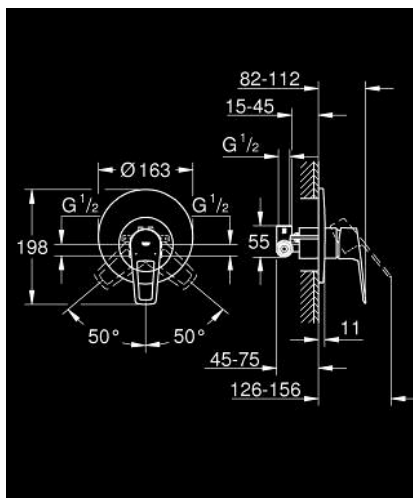

29 080 001 BAULOOK SINGLE-LEVER SHOWER MIXER 1/2"

TOOTE KIRJELDUS

- Värvus: chrome
- concealed installation
- consisting of:
- set for final installation
- metal lever
- rough-in set for wall mounted shower mixer
- GROHE SmoothControl 46 mm ceramic cartridge
- GROHE LongLife finish
- adjustable flow rate limiter
- escutcheon- and shaft-sealing
- optional temperature limiter ref. no. 46 375 000
- professional edition

29 080 001 BAULOOP SINGLE-LEVER SHOWER MIXER 1/2"

VARUOSAD, september 2018 – nüüd

1: Escutcheon (Tellimuse number 46904000)

2: Cap (Tellimuse number 09038000)

3: Cartridge (Tellimuse number 46048000)

4: Temperature limiter (Tellimuse number 46375000)*