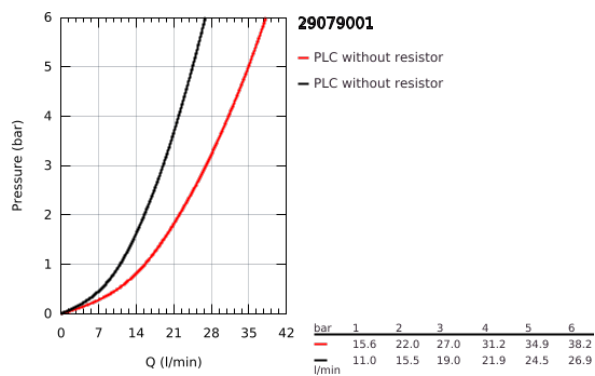

29 079 001 BAUEDGE SINGLE-LEVER BATH MIXER 1/2"

TOOTE KIRJELDUS

- Värvus: chrome
- metal lever
- concealed installation
- consisting of:
- set for final installation
- rough-in set for wall mounted bath mixer
- GROHE SmoothControl 46 mm ceramic cartridge
- GROHE LongLife finish
- adjustable flow rate limiter
- automatic diverter: bath/shower
- escutcheon- and shaft-sealing
- optional temperature limiter ref. no. 46 375 000
- professional edition

29 079 001 BAUEDGE SINGLE-LEVER BATH MIXER 1/2"

VARUOSAD, september 2018 – nüüd

- 1: Escutcheon (Tellimuse number 46905000)
- 2: Cap (Tellimuse number 09038000)
- 3: Cartridge (Tellimuse number 46048000)
- 4: Diverter (Tellimuse number 46737000)
- 5: Temperature limiter (Tellimuse number 46308000)*
- 6: Extension set (Tellimuse number 46191000)*
- 7: Extension set (Tellimuse number 46343000)*