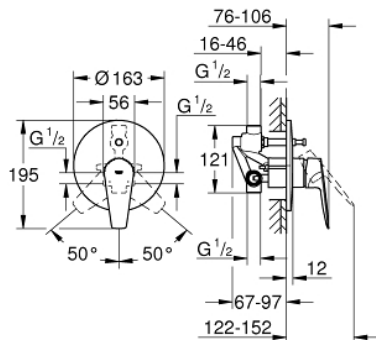

29 079 001 BAUEDGE SINGLE-LEVER BATH MIXER 1/2"

TOOTE KIRJELDUS

- Värvus: chrome
- metal lever
- concealed installation
- consisting of:
- set for final installation
- rough-in set for wall mounted bath mixer
- GROHE SmoothControl 46 mm ceramic cartridge
- GROHE LongLife finish
- adjustable flow rate limiter
- automatic diverter: bath/shower
- escutcheon- and shaft-sealing
- optional temperature limiter ref. no. 46 375 000
- professional edition

29 079 001 BAUEDGE SINGLE-LEVER BATH MIXER 1/2"

VARUOSAD, september 2018 – nüüd

- 1: Escutcheon (Tellimuse number 46905000)
- 2: Cap (Tellimuse number 09038000)
- 3: Cartridge (Tellimuse number 46048000)
- 4: Diverter (Tellimuse number 46737000)
- 5: Temperature limiter (Tellimuse number 46308000)*
- 6: Extension set (Tellimuse number 46191000)*
- 7: Extension set (Tellimuse number 46343000)*