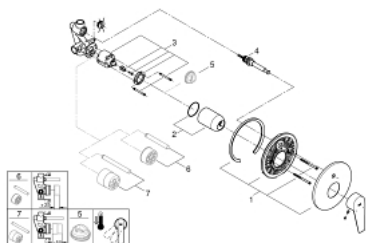

29 079 001 BAUEDGE SINGLE-LEVER BATH MIXER 1/2"

TOOTE KIRJELDUS

- Värvus: chrome
- metal lever
- concealed installation
- consisting of:
- set for final installation
- rough-in set for wall mounted bath mixer
- GROHE SmoothControl 46 mm ceramic cartridge
- GROHE LongLife finish
- adjustable flow rate limiter
- automatic diverter: bath/shower
- escutcheon- and shaft-sealing
- optional temperature limiter ref. no. 46 375 000
- professional edition

29 079 001 BAUEDGE SINGLE-LEVER BATH MIXER 1/2"

VARUOSAD, september 2018 – nüüd

- 1: Escutcheon (Tellimuse number 46905000)
- 2: Cap (Tellimuse number 09038000)
- 3: Cartridge (Tellimuse number 46048000)
- 4: Diverter (Tellimuse number 46737000)
- 5: Temperature limiter (Tellimuse number 46308000)*
- 6: Extension set (Tellimuse number 46191000)*
- 7: Extension set (Tellimuse number 46343000)*