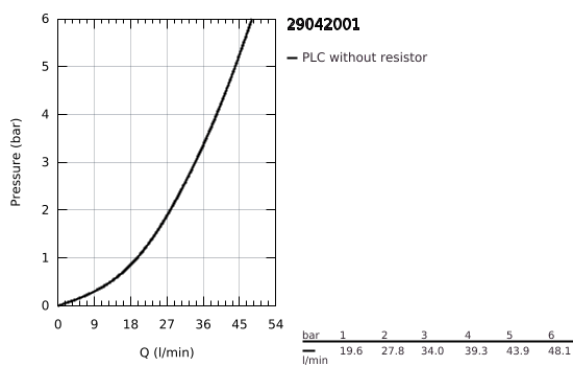

29 042 001 BAULOOK SINGLE-LEVER SHOWER MIXER 1/2"

TOOTE KIRJELDUS

- Värvus: chrome
- concealed installation
- consisting of:
 - set for final installation
 - rough-in set for wall mounted shower mixer
 - GROHE SmoothControl 46 mm ceramic cartridge
 - GROHE LongLife finish
 - adjustable flow rate limiter
 - escutcheon- and shaft-sealing
 - optional temperature limiter ref. no. 46 375 000

29 042 001 BAULOOP SINGLE-LEVER SHOWER MIXER 1/2"

VARUOSAD, september 2018 – nüüd

- 1: Escutcheon (Tellimuse number 46773000)
- 2: Cap (Tellimuse number 09038000)
- 3: Cartridge (Tellimuse number 46048000)
- 4: Temperature limiter (Tellimuse number 46308000)*
- 5: Extension set (Tellimuse number 46191000)*
- 6: Extension set (Tellimuse number 46343000)*