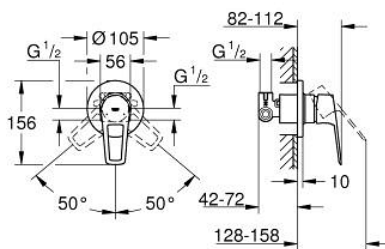

29 042 001 BAULOOK SINGLE-LEVER SHOWER MIXER 1/2"

TOOTE KIRJELDUS

- Värvus: chrome
- concealed installation
- consisting of:
 - set for final installation
 - rough-in set for wall mounted shower mixer
 - GROHE SmoothControl 46 mm ceramic cartridge
 - GROHE LongLife finish
 - adjustable flow rate limiter
 - escutcheon- and shaft-sealing
 - optional temperature limiter ref. no. 46 375 000

29 042 001 BAULOOP SINGLE-LEVER SHOWER MIXER 1/2"

VARUOSAD, september 2018 – nüüd

- 1: Escutcheon (Tellimuse number 46773000)
- 2: Cap (Tellimuse number 09038000)
- 3: Cartridge (Tellimuse number 46048000)
- 4: Temperature limiter (Tellimuse number 46308000)*
- 5: Extension set (Tellimuse number 46191000)*
- 6: Extension set (Tellimuse number 46343000)*