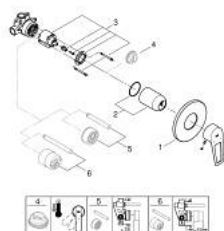

29 042 001 BAULOOK SINGLE-LEVER SHOWER MIXER 1/2"

TOOTE KIRJELDUS

- Värvus: chrome
- concealed installation
- consisting of:
 - set for final installation
 - rough-in set for wall mounted shower mixer
 - GROHE SmoothControl 46 mm ceramic cartridge
 - GROHE LongLife finish
 - adjustable flow rate limiter
 - escutcheon- and shaft-sealing
 - optional temperature limiter ref. no. 46 375 000

29 042 001 BAULOOP SINGLE-LEVER SHOWER MIXER 1/2"

VARUOSAD, september 2018 – nüüd

- 1: Escutcheon (Tellimuse number 46773000)
- 2: Cap (Tellimuse number 09038000)
- 3: Cartridge (Tellimuse number 46048000)
- 4: Temperature limiter (Tellimuse number 46308000)*
- 5: Extension set (Tellimuse number 46191000)*
- 6: Extension set (Tellimuse number 46343000)*