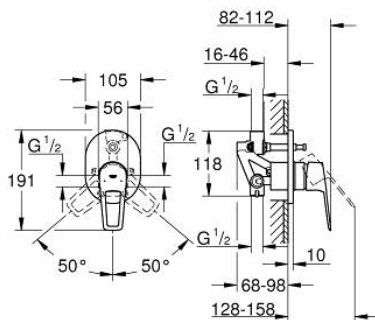

## 29 041 001 BAULOOP SINGLE-LEVER BATH MIXER 1/2"

### TOOTE KIRJELDUS

- Värvus: chrome
- concealed installation
- consisting of:
- set for final installation
- rough-in set for wall mounted bath mixer
- GROHE SmoothControl 46 mm ceramic cartridge
- GROHE LongLife finish
- adjustable flow rate limiter
- automatic diverter: bath/shower
- escutcheon- and shaft-sealing
- optional temperature limiter ref. no. 46 375 000

## 29 041 001 BAULOOP SINGLE-LEVER BATH MIXER 1/2"

**VARUOSAD**, september 2018 – nüüd

- 1: Escutcheon (Tellimuse number 46772000)
- 2: Cap (Tellimuse number 09038000)
- 3: Cartridge (Tellimuse number 46048000)
- 4: Diverter (Tellimuse number 46737000)
- 5: Temperature limiter (Tellimuse number 46308000)\*
- 6: Extension set (Tellimuse number 46191000)\*
- 7: Extension set (Tellimuse number 46343000)\*