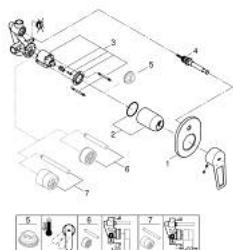

## 29 041 001 BAULOOP SINGLE-LEVER BATH MIXER 1/2"

### TOOTE KIRJELDUS

- Värvus: chrome
- concealed installation
- consisting of:
- set for final installation
- rough-in set for wall mounted bath mixer
- GROHE SmoothControl 46 mm ceramic cartridge
- GROHE LongLife finish
- adjustable flow rate limiter
- automatic diverter: bath/shower
- escutcheon- and shaft-sealing
- optional temperature limiter ref. no. 46 375 000

## 29 041 001 BAULOOP SINGLE-LEVER BATH MIXER 1/2"

**VARUOSAD**, september 2018 – nüüd

- 1: Escutcheon (Tellimuse number 46772000)
- 2: Cap (Tellimuse number 09038000)
- 3: Cartridge (Tellimuse number 46048000)
- 4: Diverter (Tellimuse number 46737000)
- 5: Temperature limiter (Tellimuse number 46308000)\*
- 6: Extension set (Tellimuse number 46191000)\*
- 7: Extension set (Tellimuse number 46343000)\*