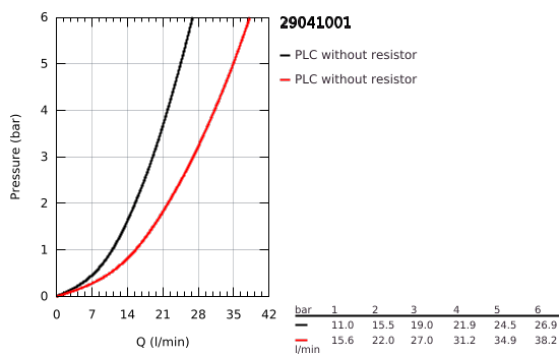

## 29 041 001 BAULOOP SINGLE-LEVER BATH MIXER 1/2"

### TOOTE KIRJELDUS

- Värvus: chrome
- concealed installation
- consisting of:
- set for final installation
- rough-in set for wall mounted bath mixer
- GROHE SmoothControl 46 mm ceramic cartridge
- GROHE LongLife finish
- adjustable flow rate limiter
- automatic diverter: bath/shower
- escutcheon- and shaft-sealing
- optional temperature limiter ref. no. 46 375 000