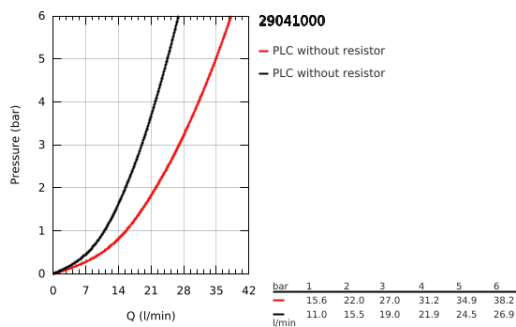

29 041 000 BAULOOP SINGLE-LEVER BATH MIXER

TOOTE KIRJELDUS

- Värvus: chrome
- concealed installation
- consisting of:
- set for final installation
- rough-in set (32 963 001)
- metal lever
- GROHE SmoothControl 46 mm ceramic cartridge
- GROHE LongLife finish
- adjustable flow rate limiter
- adjustable minimum flow rate approx. 2.5 l/min
- automatic diverter: bath/shower
- escutcheon- and shaft-sealing
- optional temperature limiter ref. no. 46 308

29 041 000 BAULOOP SINGLE-LEVER BATH MIXER

VARUOSAD, detsember 2009 – nüüd

- 1: Lever (Tellimuse number 46696000)
- 2: Escutcheon (Tellimuse number 46772000)
- 3: Cap (Tellimuse number 09038000)
- 4: Cartridge (Tellimuse number 46048000)
- 5: Diverter (Tellimuse number 46737000)
- 6: Temperature limiter (Tellimuse number 46308000)*
- 7: Extension set (Tellimuse number 46191000)*
- 8: Extension set (Tellimuse number 46343000)*