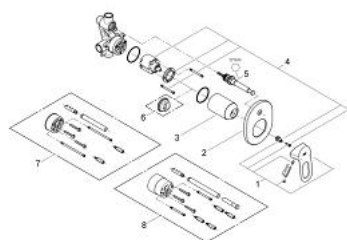

29 041 000 BAULOOP SINGLE-LEVER BATH MIXER

TOOTE KIRJELDUS

- Värvus: chrome
- concealed installation
- consisting of:
- set for final installation
- rough-in set (32 963 001)
- metal lever
- GROHE SmoothControl 46 mm ceramic cartridge
- GROHE LongLife finish
- adjustable flow rate limiter
- adjustable minimum flow rate approx. 2.5 l/min
- automatic diverter: bath/shower
- escutcheon- and shaft-sealing
- optional temperature limiter ref. no. 46 308

29 041 000 BAULOOP SINGLE-LEVER BATH MIXER

VARUOSAD, detsember 2009 – nüüd

- 1: Lever (Tellimuse number 46696000)
- 2: Escutcheon (Tellimuse number 46772000)
- 3: Cap (Tellimuse number 09038000)
- 4: Cartridge (Tellimuse number 46048000)
- 5: Diverter (Tellimuse number 46737000)
- 6: Temperature limiter (Tellimuse number 46308000)*
- 7: Extension set (Tellimuse number 46191000)*
- 8: Extension set (Tellimuse number 46343000)*