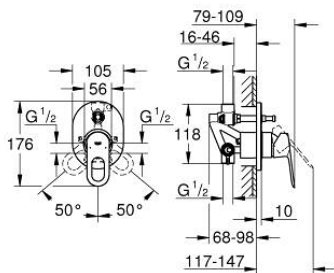

29 041 000 BAULOOP SINGLE-LEVER BATH MIXER

TOOTE KIRJELDUS

- Värvus: chrome
- concealed installation
- consisting of:
- set for final installation
- rough-in set (32 963 001)
- metal lever
- GROHE SmoothControl 46 mm ceramic cartridge
- GROHE LongLife finish
- adjustable flow rate limiter
- adjustable minimum flow rate approx. 2.5 l/min
- automatic diverter: bath/shower
- escutcheon- and shaft-sealing
- optional temperature limiter ref. no. 46 308

29 041 000 BAULOOP SINGLE-LEVER BATH MIXER

VARUOSAD, detsember 2009 – nüüd

- 1: Lever (Tellimuse number 46696000)
- 2: Escutcheon (Tellimuse number 46772000)
- 3: Cap (Tellimuse number 09038000)
- 4: Cartridge (Tellimuse number 46048000)
- 5: Diverter (Tellimuse number 46737000)
- 6: Temperature limiter (Tellimuse number 46308000)*
- 7: Extension set (Tellimuse number 46191000)*
- 8: Extension set (Tellimuse number 46343000)*