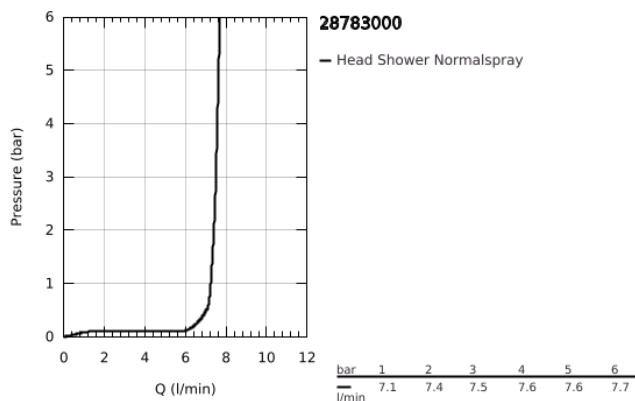

## 28 783 000 RAINSHOWER COSMOPOLITAN 400 HEAD SHOWER 1 SPRAY

### TOOTE KIRJELDUS

- Värvus: chrome
- normal (wide) spray starting at 0.5 bar flow pressure
- Ø 400 mm
- 252 spray nozzles
- material: brass
- ball joint with turning angle  $20^\circ \pm 20^\circ$
- 1/2" NPT female thread
- GROHE EcoJoy 9.5 l/min flow limiter
- GROHE LongLife finish
- GROHE SpeedClean - effortless limescale removal
- suitable for instantaneous heater
- this head shower should only be used in conjunction with shower arm 28 983 or 28 492