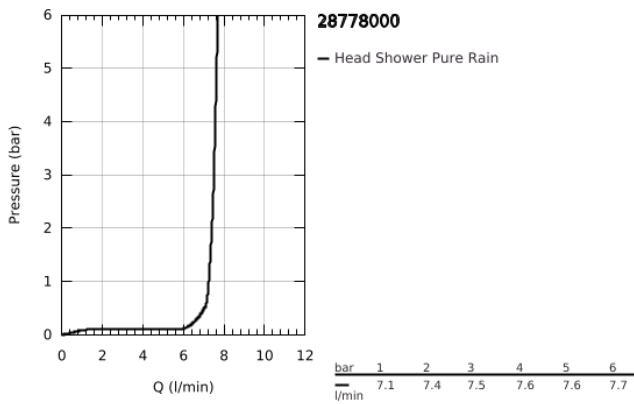

28 778 000 RAINSHOWER COSMOPOLITAN 400 HEAD SHOWER 1 SPRAY

TOOTE KIRJELDUS

- Värvus: chrome
- normal (wide) spray starting at 0.5 bar flow pressure
- maximum flow rate (at 3 bar): 7.5 l/min
- Ø 400 mm
- material: metal
- ball joint with turning angle $20^\circ \pm 20^\circ$
- connection thread 1/2"
- GROHE DreamSpray - perfect flow
- GROHE LongLife finish
- GROHE SpeedClean - effortless limescale removal
- this head shower should only be used with shower arm 26 146, 28 982, 28 497 or 28 724

28 778 000 **RAINSHOWER COSMOPOLITAN 400 HEAD SHOWER 1 SPRAY**

VARUOSAD, mai 2005 – nüüd

1: Spare part set (Tellimuse number 45933000)