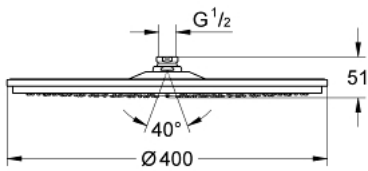

28 778 000 RAINSHOWER COSMOPOLITAN 400 HEAD SHOWER 1 SPRAY

TOOTE KIRJELDUS

- Värvus: chrome
- normal (wide) spray starting at 0.5 bar flow pressure
- maximum flow rate (at 3 bar): 7.5 l/min
- Ø 400 mm
- material: metal
- ball joint with turning angle $20^\circ \pm 20^\circ$
- connection thread 1/2"
- GROHE DreamSpray - perfect flow
- GROHE LongLife finish
- GROHE SpeedClean - effortless limescale removal
- this head shower should only be used with shower arm 26 146, 28 982, 28 497 or 28 724