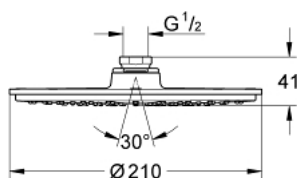

### TOOTE KIRJELDUS

- Värvus: chrome
- spray pattern: Rain
- starting at 0.5 bar flow pressure
- maximum flow rate (at 3 bar): 8 l/min
- Ø 210 mm
- material: metal
- with ball joint
- rotation angle  $\pm 15^\circ$
- connection thread 1/2"
- GROHE EcoJoy - less water, perfect flow
- GROHE DreamSpray - perfect flow
- GROHE LongLife finish
- GROHE SpeedClean - effortless limescale removal