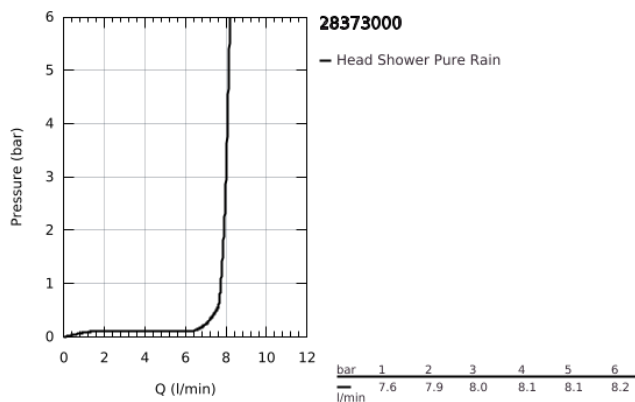

## 28 373 000 RAINSHOWER COSMOPOLITAN 210 HEAD SHOWER 1 SPRAY

### TOOTE KIRJELDUS

- Värvus: chrome
- spray pattern: Rain
- starting at 0.5 bar flow pressure
- maximum flow rate (at 3 bar): 8 l/min
- Ø 210 mm
- material: metal
- with ball joint
- rotation angle  $\pm 15^\circ$
- connection thread 1/2"
- GROHE EcoJoy - less water, perfect flow
- GROHE DreamSpray - perfect flow
- GROHE LongLife finish
- GROHE SpeedClean - effortless limescale removal