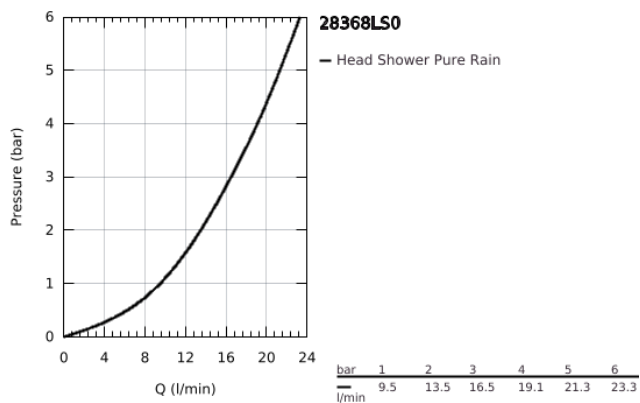

## 28 368 LS0 RAINSHOWER COSMOPOLITAN 210 HEAD SHOWER 1 SPRAY

### TOOTE KIRJELDUS

- Värvus: moon white/chrome
- spray pattern: Rain
- spray plate white
- Ø 210 mm
- material: metal
- with ball joint
- rotation angle  $\pm 15^\circ$
- connection thread 1/2"
- GROHE DreamSpray - perfect flow
- GROHE LongLife finish
- GROHE SpeedClean - effortless limescale removal
- GROHE LongLife finish