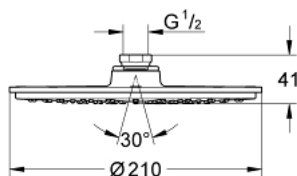

## 28 368 LS0 RAINSHOWER COSMOPOLITAN 210 HEAD SHOWER 1 SPRAY

### TOOTE KIRJELDUS

- Värvus: moon white/chrome
- spray pattern: Rain
- spray plate white
- Ø 210 mm
- material: metal
- with ball joint
- rotation angle  $\pm 15^\circ$
- connection thread 1/2"
- GROHE DreamSpray - perfect flow
- GROHE LongLife finish
- GROHE SpeedClean - effortless limescale removal
- GROHE LongLife finish