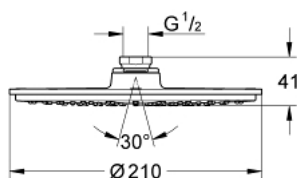

28 368 00E RAINSHOWER COSMOPOLITAN 210 HEAD SHOWER 1 SPRAY

TOOTE KIRJELDUS

- Värvus: chrome
- spray pattern: Rain
- starting at 0.5 bar flow pressure
- maximum flow rate (at 3 bar): 5 l/min
- Ø 210 mm
- material: metal
- with ball joint
- rotation angle $\pm 15^\circ$
- connection thread 1/2"
- GROHE EcoJoy - less water, perfect flow
- GROHE LongLife finish
- GROHE SpeedClean - effortless limescale removal
- suitable for instantaneous heater
- This head shower should only be used in conjunction with shower arm 28 497 or 28 576!

28 368 00E **RAINSHOWER COSMOPOLITAN 210 HEAD SHOWER 1 SPRAY**

VARUOSAD, oktoober 2008 – nüüd

1: Spare part set (Tellimuse number 45933000)