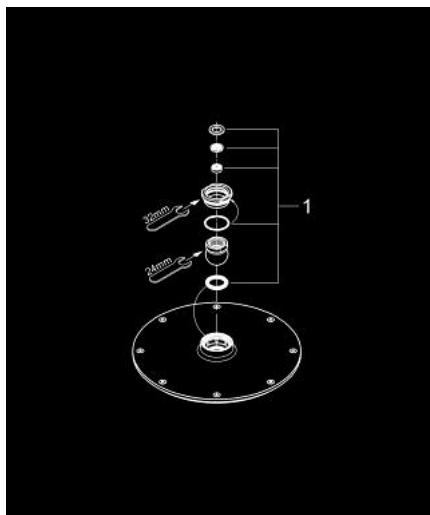

28 368 00E RAINSHOWER COSMOPOLITAN 210 HEAD SHOWER 1 SPRAY

TOOTE KIRJELDUS

- Värvus: chrome
- spray pattern: Rain
- starting at 0.5 bar flow pressure
- maximum flow rate (at 3 bar): 5 l/min
- Ø 210 mm
- material: metal
- with ball joint
- rotation angle $\pm 15^\circ$
- connection thread 1/2"
- GROHE EcoJoy - less water, perfect flow
- GROHE LongLife finish
- GROHE SpeedClean - effortless limescale removal
- suitable for instantaneous heater
- This head shower should only be used in conjunction with shower arm 28 497 or 28 576!

28 368 00E **RAINSHOWER COSMOPOLITAN 210 HEAD SHOWER 1 SPRAY**

VARUOSAD, oktoober 2008 – nüüd

1: Spare part set (Tellimuse number 45933000)