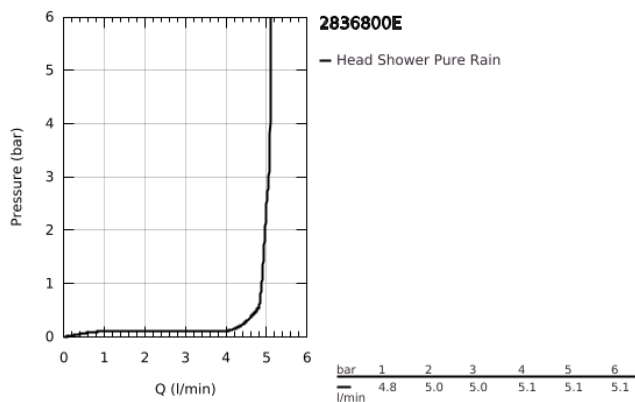

28 368 00E RAINSHOWER COSMOPOLITAN 210 HEAD SHOWER 1 SPRAY

TOOTE KIRJELDUS

- Värvus: chrome
- spray pattern: Rain
- starting at 0.5 bar flow pressure
- maximum flow rate (at 3 bar): 5 l/min
- Ø 210 mm
- material: metal
- with ball joint
- rotation angle $\pm 15^\circ$
- connection thread 1/2"
- GROHE EcoJoy - less water, perfect flow
- GROHE LongLife finish
- GROHE SpeedClean - effortless limescale removal
- suitable for instantaneous heater
- This head shower should only be used in conjunction with shower arm 28 497 or 28 576!

28 368 00E **RAINSHOWER COSMOPOLITAN 210 HEAD SHOWER 1 SPRAY**

VARUOSAD, oktoober 2008 – nüüd

1: Spare part set (Tellimuse number 45933000)