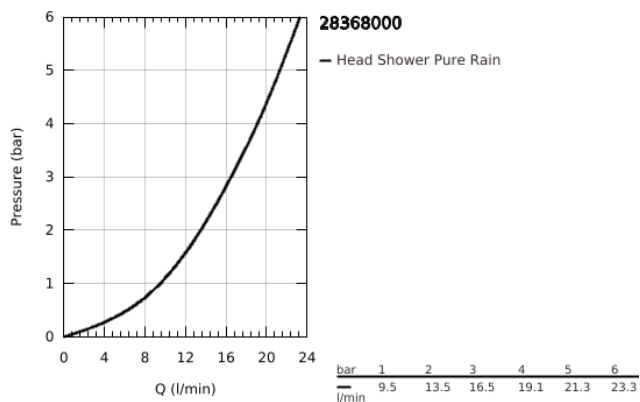

28 368 000 RAINSHOWER COSMOPOLITAN 210 HEAD SHOWER 1 SPRAY

TOOTE KIRJELDUS

- Värvus: chrome
- spray pattern: Rain
- maximum flow rate (at 3 bar): 16.5 l/min
- Ø 210 mm
- material: metal
- with ball joint
- rotation angle $\pm 15^\circ$
- connection thread $G 1/2$
- GROHE DreamSpray - perfect flow
- GROHE LongLife finish
- GROHE SpeedClean - effortless limescale removal

28 368 000 **RAINSHOWER COSMOPOLITAN 210 HEAD SHOWER 1 SPRAY**

VARUOSAD, jaanuar 2002 – nüüd

1: Spare part set (Tellimuse number 45933000)