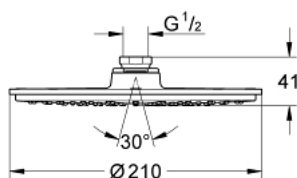

28 368 000 RAINSHOWER COSMOPOLITAN 210 HEAD SHOWER 1 SPRAY

TOOTE KIRJELDUS

- Värvus: chrome
- spray pattern: Rain
- maximum flow rate (at 3 bar): 16.5 l/min
- Ø 210 mm
- material: metal
- with ball joint
- rotation angle $\pm 15^\circ$
- connection thread $G 1/2$
- GROHE DreamSpray - perfect flow
- GROHE LongLife finish
- GROHE SpeedClean - effortless limescale removal