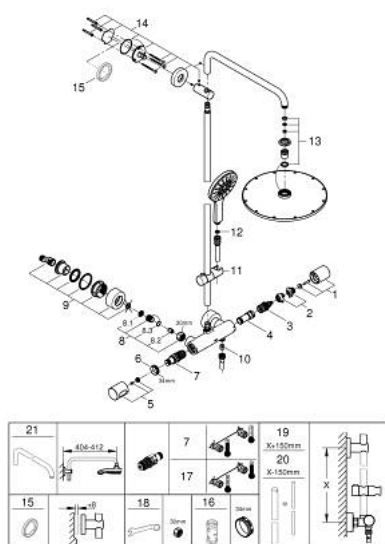

27 968 001 RAINSHOWER SMARTACTIVE 310 SHOWER SYSTEM WITH THERMOSTAT FOR WALL MOUNTING

VARUOSAD, august 2018 – nüüd

- 1: Aquadimmer handle (Tellimuse number 47804000)
- 2: Stop (Tellimuse number 47723000)
- 3: Aquadimmer (Tellimuse number 47364000)
- 4: Water flow (Tellimuse number 47887000)
- 5: Temperature scale handle (Tellimuse number 47811000)
- 6: Fitting ring (Tellimuse number 47743000)
- 7: Thermostatic compact cartridge 1/2" (Tellimuse number 47439000)
- 8: Non-return valve (Tellimuse number 47189000)
- 8.1: Dirt strainer (Tellimuse number 0726400M)
- 8.2: Non-return valve (Tellimuse number 08565000)
- 8.3: O-ring $\varnothing 17 \times \varnothing 2$ (Tellimuse number 0305500M)
- 9: S-union (Tellimuse number 12693000)
- 10: Non-return valve (Tellimuse number 08565000)
- 11: Glide element (Tellimuse number 12140000)
- 12: Dirt strainer (Tellimuse number 0700200M)
- 13: Spare part set (Tellimuse number 45933000)
- 14: Shower bar holder (Tellimuse number 48279000)
- 15: Compensation disc (Tellimuse number 27180000)*
- 16: Socket spanner (Tellimuse number 19332000)*
- 17: GROHE TurboStat cartridge 1/2" (Tellimuse number 47175000)*
- 18: Special spanner (Tellimuse number 19377000)*
- 19: Shower system pipe for retrofitting (Tellimuse number 48053000)*
- 20: Shower system pipe for retrofitting (Tellimuse number 48054000)*
- 21: Shower arm for shower systems (Tellimuse number 14047000)*

* Lisatarvikud