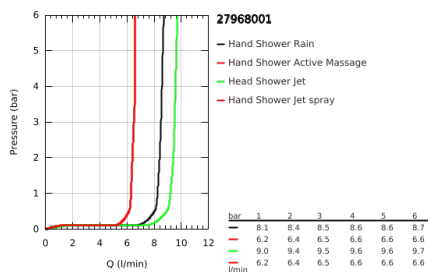

27 968 001 RAINSHOWER SMARTACTIVE 310 SHOWER SYSTEM WITH THERMOSTAT FOR WALL MOUNTING

TOOTE KIRJELDUS

- Värvus: chrome
- consisting of:
 - horizontal swivable 450 mm shower arm
 - exposed thermostat with Aquadimmer function
 - allows change between:
 - head shower Rainshower Cosmopolitan 310
 - maximum flow rate (at 3 bar): 9.5 l/min
 - material: metal
 - with ball joint
 - rotation angle $\pm 15^\circ$
 - hand shower Rainshower SmartActive 130
 - maximum flow rate (at 3 bar): 8.5 l/min
 - adjustable in height with gliding element
 - Silverflex shower hose 1750 mm
 - maximum flow rate system (at 3 bar): 9.5 l/min
- GROHE TurboStat - compact cartridge with wax thermoelement
- GROHE EcoJoy - less water, perfect flow
- GROHE SafeStop - safety button at 38°C
- GROHE SafeStop Plus - optional temperature limiter at 43°C included
- GROHE CoolTouch - no risk of scalding
- GROHE DreamSpray - perfect spray pattern
- GROHE SmartTip showering spray selection via push of a ring
- GROHE LongLife finish
- Flexible Installation - 1 adjustable bracket for existing drill holes
- GROHE SpeedClean - effortless limescale removal
- suitable for instantaneous heaters from 18 kW/h
- minimum flow rate 5 l/min.