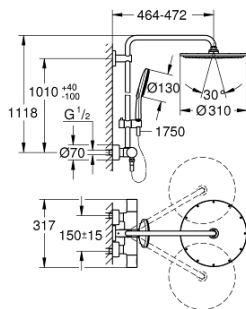

27 968 001 RAINSHOWER SMARTACTIVE 310 SHOWER SYSTEM WITH THERMOSTAT FOR WALL MOUNTING

TOOTE KIRJELDUS

- Värvus: chrome
- consisting of:
 - horizontal swivable 450 mm shower arm
 - exposed thermostat with Aquadimmer function
 - allows change between:
 - head shower Rainshower Cosmopolitan 310
 - maximum flow rate (at 3 bar): 9.5 l/min
 - material: metal
 - with ball joint
 - rotation angle $\pm 15^\circ$
 - hand shower Rainshower SmartActive 130
 - maximum flow rate (at 3 bar): 8.5 l/min
 - adjustable in height with gliding element
 - Silverflex shower hose 1750 mm
 - maximum flow rate system (at 3 bar): 9.5 l/min
- GROHE TurboStat - compact cartridge with wax thermoelement
- GROHE EcoJoy - less water, perfect flow
- GROHE SafeStop - safety button at 38°C
- GROHE SafeStop Plus - optional temperature limiter at 43°C included
- GROHE CoolTouch - no risk of scalding
- GROHE DreamSpray - perfect spray pattern
- GROHE SmartTip showering spray selection via push of a ring
- GROHE LongLife finish
- Flexible Installation - 1 adjustable bracket for existing drill holes
- GROHE SpeedClean - effortless limescale removal
- suitable for instantaneous heaters from 18 kW/h
- minimum flow rate 5 l/min.