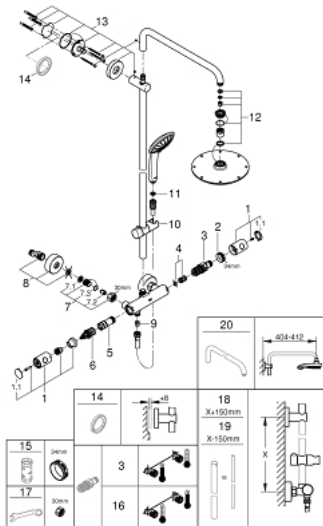

27 964 000 EUPHORIA SYSTEM 210 SHOWER SYSTEM WITH THERMOSTAT FOR WALL MOUNTING

VARUOSAD, juuli 2017 – nüüd

- 1: Metal handle 1/2" (Tellimuse number 47984000)
- 1.1: Cover cap (Tellimuse number 6458500M)
- 2: Fitting ring (Tellimuse number 47743000)
- 3: Thermostatic compact cartridge 1/2" (Tellimuse number 47439000)
- 4: Buffer (Tellimuse number 47398000)
- 5: Water flow (Tellimuse number 47751000)
- 6: Aquadimmer (Tellimuse number 12433000)
- 7: Non-return valve (Tellimuse number 47189000)
- 7.1: Dirt strainer (Tellimuse number 0726400M)
- 7.2: Non-return valve (Tellimuse number 08565000)
- 7.3: O-ring $\varnothing 17 \times \varnothing 2$ (Tellimuse number 0305500M)
- 8: S-union (Tellimuse number 12662000)
- 9: Non-return valve (Tellimuse number 08565000)
- 10: Glide element (Tellimuse number 12140000)
- 11: Dirt strainer (Tellimuse number 0700200M)
- 12: Spare part set (Tellimuse number 45933000)
- 13: Shower bar holder (Tellimuse number 48279000)
- 14: Compensation disc (Tellimuse number 27180000)*
- 15: Socket spanner (Tellimuse number 19332000)*
- 16: GROHE TurboStat cartridge 1/2" (Tellimuse number 47175000)*
- 17: Special spanner (Tellimuse number 19377000)*
- 18: Shower system pipe for retrofitting (Tellimuse number 48053000)*
- 19: Shower system pipe for retrofitting (Tellimuse number 48054000)*
- 20: Shower arm for shower systems (Tellimuse number 14047000)*

* Lisatarvikud