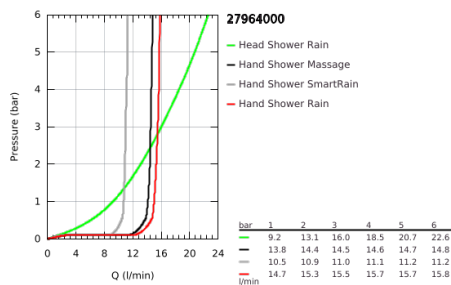

27 964 000 EUPHORIA SYSTEM 210 SHOWER SYSTEM WITH THERMOSTAT FOR WALL MOUNTING

TOOTE KIRJELDUS

- Värvus: chrome
- consisting of:
 - horizontal swivable 450 mm shower arm
 - exposed thermostat with Aquadimmer function
 - allows change between:
 - Rainshower Cosmopolitan 210 metal head shower (28 368 000)
 - maximum flow rate (at 3 bar): 16 l/min
 - with ball joint
 - rotation angle $\pm 15^\circ$
 - hand shower Euphoria 110 Massage (27 221 000)
 - spray patterns: Rain, Massage, SmartRain
 - maximum flow rate (at 3 bar): 15.5 l/min
 - adjustable in height with gliding element
 - shower hose Silverflex 1750 mm 1/2" x 1/2" (28 388)
 - maximum flow rate system (at 3 bar): 16 l/min
 - minimum flow rate 5 l/min.
 - GROHE TurboStat - compact cartridge with wax thermoelement
 - GROHE SafeStop - safety button at 38°C
 - GROHE SafeStop Plus - optional temperature limiter at 43°C included
 - GROHE MetalGrip ergonomically shaped metal handles
 - GROHE DreamSpray - perfect spray pattern
 - GROHE LongLife finish
 - GROHE SpeedClean - effortless limescale removal
 - TwistStop - to prevent hose from twisting
 - suitable for instantaneous heaters from 18 kW/h
 - optional upgrade: GROHE EasyReach tray (26 362)