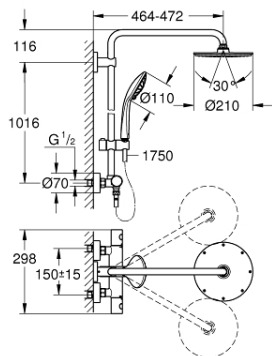

27 964 000 EUPHORIA SYSTEM 210 SHOWER SYSTEM WITH THERMOSTAT FOR WALL MOUNTING

TOOTE KIRJELDUS

- Värvus: chrome
- consisting of:
 - horizontal swivable 450 mm shower arm
 - exposed thermostat with Aquadimmer function
 - allows change between:
 - Rainshower Cosmopolitan 210 metal head shower (28 368 000)
 - maximum flow rate (at 3 bar): 16 l/min
 - with ball joint
 - rotation angle $\pm 15^\circ$
 - hand shower Euphoria 110 Massage (27 221 000)
 - spray patterns: Rain, Massage, SmartRain
 - maximum flow rate (at 3 bar): 15.5 l/min
 - adjustable in height with gliding element
 - shower hose Silverflex 1750 mm 1/2" x 1/2" (28 388)
 - maximum flow rate system (at 3 bar): 16 l/min
 - minimum flow rate 5 l/min.
 - GROHE TurboStat - compact cartridge with wax thermoelement
 - GROHE SafeStop - safety button at 38°C
 - GROHE SafeStop Plus - optional temperature limiter at 43°C included
 - GROHE MetalGrip ergonomically shaped metal handles
 - GROHE DreamSpray - perfect spray pattern
 - GROHE LongLife finish
 - GROHE SpeedClean - effortless limescale removal
 - TwistStop - to prevent hose from twisting
 - suitable for instantaneous heaters from 18 kW/h
 - optional upgrade: GROHE EasyReach tray (26 362)