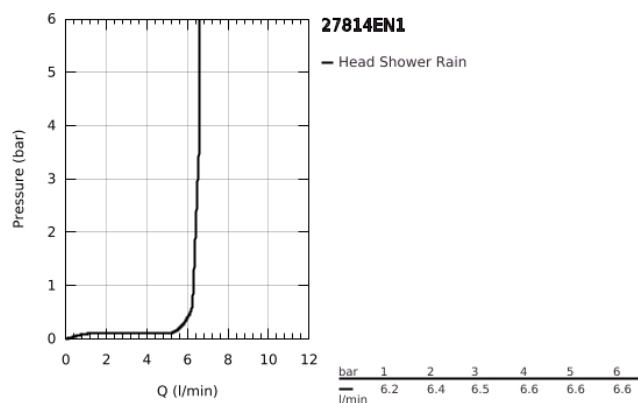

## 27 814 EN1 RAINSHOWER COSMOPOLITAN 210 HEAD SHOWER 1 SPRAY

### TOOTE KIRJELDUS

- Värvus: brushed nickel
- spray pattern: Rain
- starting at 0.5 bar flow pressure
- maximum flow rate (at 3 bar): 6.5 l/min
- Ø 210 mm
- material: metal
- 120 spray nozzles
- with ball joint
- rotation angle  $\pm 15^\circ$
- connection thread 1/2"
- GROHE EcoJoy - less water, perfect flow
- GROHE DreamSpray - perfect flow
- GROHE LongLife finish
- GROHE SpeedClean - effortless limescale removal