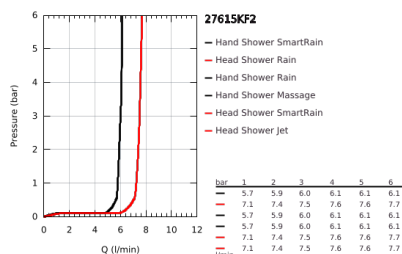

## 27 615 KF2 EUPHORIA SYSTEM 260 SHOWER SYSTEM WITH THERMOSTATIC MIXER FOR WALL MOUNTING

### TOOTE KIRJELDUS

- Värvus: phantom black
- consisting of:
  - horizontal swivable 450 mm shower arm
  - exposed thermostat with Aquadimmer function
  - allows change between:
    - head shower Euphoria 260
    - spray patterns: Rain, SmartRain, Jet
  - maximum flow rate (at 3 bar): 7.5 l/min
  - with ball joint
  - rotation angle  $\pm 15^\circ$
  - hand shower Euphoria 110 Massage
  - spray patterns: Rain, Massage, SmartRain
  - maximum flow rate (at 3 bar): 8.5 l/min
  - adjustable in height with gliding element
  - shower hose Silverflex 1750 mm 1/2" x 1/2" (28 388)
  - maximum flow rate system (at 3 bar): 8.5 l/min
  - GROHE EcoJoy - less water, perfect flow
  - GROHE TurboStat - compact cartridge with wax thermoelement
  - GROHE SafeStop - safety button at 38°C
  - GROHE SafeStop Plus - optional temperature limiter at 43°C included
  - GROHE CoolTouch - no risk of scalding
  - GROHE ProGrip - with knurl structure
  - GROHE DreamSpray - perfect spray pattern
  - GROHE SprayDimmer - stepless flow rate adjustment
- Flexible Installation - 1 adjustable bracket for existing drill holes
- Inner WaterGuide - inner insulation for surface protection
- GROHE SpeedClean - effortless limescale removal
- TwistStop - to prevent hose from twisting
- suitable for instantaneous heaters from 18 kW/h
- minimum flow rate 5 l/min.
- optional upgrade: GROHE EasyReach tray (26 362)
- professional edition