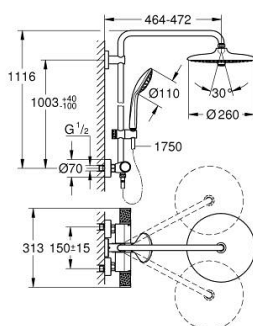

## 27 615 KF2 EUPHORIA SYSTEM 260 SHOWER SYSTEM WITH THERMOSTATIC MIXER FOR WALL MOUNTING

### TOOTE KIRJELDUS

- Värvus: phantom black
- consisting of:
  - horizontal swivable 450 mm shower arm
  - exposed thermostat with Aquadimmer function
  - allows change between:
    - head shower Euphoria 260
    - spray patterns: Rain, SmartRain, Jet
  - maximum flow rate (at 3 bar): 7.5 l/min
  - with ball joint
  - rotation angle  $\pm 15^\circ$
  - hand shower Euphoria 110 Massage
  - spray patterns: Rain, Massage, SmartRain
  - maximum flow rate (at 3 bar): 8.5 l/min
  - adjustable in height with gliding element
  - shower hose Silverflex 1750 mm 1/2" x 1/2" (28 388)
  - maximum flow rate system (at 3 bar): 8.5 l/min
  - GROHE EcoJoy - less water, perfect flow
  - GROHE TurboStat - compact cartridge with wax thermoelement
  - GROHE SafeStop - safety button at 38°C
  - GROHE SafeStop Plus - optional temperature limiter at 43°C included
  - GROHE CoolTouch - no risk of scalding
  - GROHE ProGrip - with knurl structure
  - GROHE DreamSpray - perfect spray pattern
  - GROHE SprayDimmer - stepless flow rate adjustment
- Flexible Installation - 1 adjustable bracket for existing drill holes
- Inner WaterGuide - inner insulation for surface protection
- GROHE SpeedClean - effortless limescale removal
- TwistStop - to prevent hose from twisting
- suitable for instantaneous heaters from 18 kW/h
- minimum flow rate 5 l/min.
- optional upgrade: GROHE EasyReach tray (26 362)
- professional edition