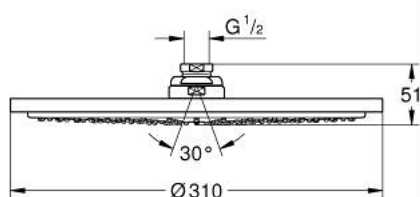

27 478 000 RAINSHOWER COSMOPOLITAN 310 HEAD SHOWER 1 SPRAY

TOOTE KIRJELDUS

- Värvus: chrome
- spray pattern: Rain
- maximum flow rate (at 3 bar): 8.5 l/min
- Ø 310 mm
- material: metal
- ball joint with turning angle $20^\circ \pm 20^\circ$
- connection thread 1/2"
- GROHE EcoJoy - less water, perfect flow
- GROHE DreamSpray - perfect spray pattern
- GROHE LongLife finish
- GROHE SpeedClean - effortless limescale removal

27 478 000 **RAINSHOWER COSMOPOLITAN 310 HEAD SHOWER 1 SPRAY**

VARUOSAD, jaanuar 2010 – nüüd

1: Spare part set (Tellimuse number 45933000)