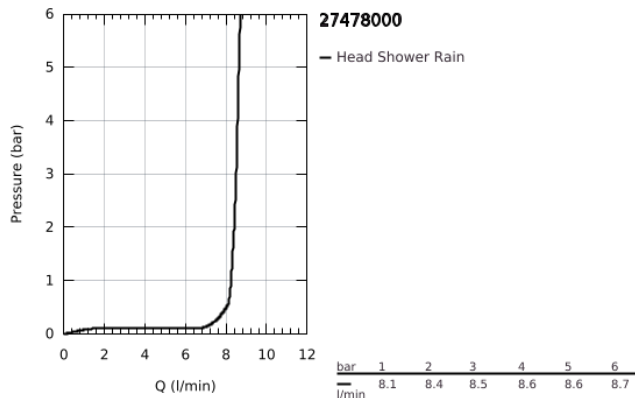

27 478 000 RAINSHOWER COSMOPOLITAN 310 HEAD SHOWER 1 SPRAY

TOOTE KIRJELDUS

- Värvus: chrome
- spray pattern: Rain
- maximum flow rate (at 3 bar): 8.5 l/min
- Ø 310 mm
- material: metal
- ball joint with turning angle $20^\circ \pm 20^\circ$
- connection thread 1/2"
- GROHE EcoJoy - less water, perfect flow
- GROHE DreamSpray - perfect spray pattern
- GROHE LongLife finish
- GROHE SpeedClean - effortless limescale removal

27 478 000 **RAINSHOWER COSMOPOLITAN 310 HEAD SHOWER 1 SPRAY**

VARUOSAD, jaanuar 2010 – nüüd

1: Spare part set (Tellimuse number 45933000)