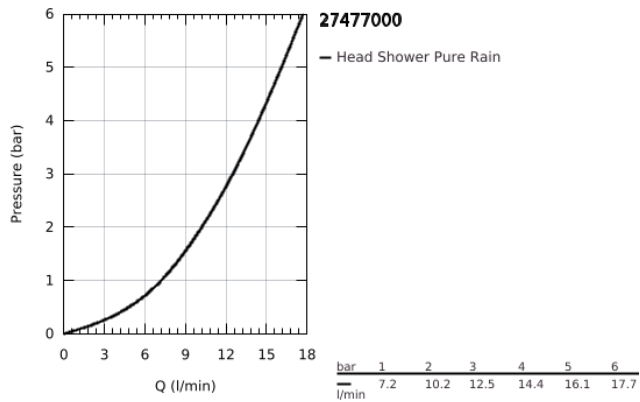

27 477 000 RAINSHOWER COSMOPOLITAN 310 HEAD SHOWER 1 SPRAY

TOOTE KIRJELDUS

- Värvus: chrome
- spray pattern: Rain
- maximum flow rate (at 3 bar): 12.5 l/min
- Ø 310 mm
- material: metal
- ball joint with turning angle $20^\circ \pm 20^\circ$
- connection thread $1/2''$
- GROHE DreamSpray - perfect spray pattern
- GROHE LongLife finish
- GROHE SpeedClean - effortless limescale removal

27 477 000 **RAINSHOWER COSMOPOLITAN 310 HEAD SHOWER 1 SPRAY**

VARUOSAD, jaanuar 2010 – nüüd

1: Spare part set (Tellimuse number 45933000)