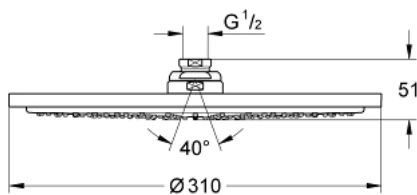

27 477 000 RAINSHOWER COSMOPOLITAN 310 HEAD SHOWER 1 SPRAY

TOOTE KIRJELDUS

- Värvus: chrome
- spray pattern: Rain
- maximum flow rate (at 3 bar): 12.5 l/min
- Ø 310 mm
- material: metal
- ball joint with turning angle $20^\circ \pm 20^\circ$
- connection thread $1/2''$
- GROHE DreamSpray - perfect spray pattern
- GROHE LongLife finish
- GROHE SpeedClean - effortless limescale removal

27 477 000 **RAINSHOWER COSMOPOLITAN 310 HEAD SHOWER 1 SPRAY**

VARUOSAD, jaanuar 2010 – nüüd

1: Spare part set (Tellimuse number 45933000)