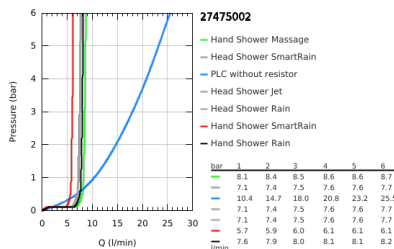

## 27 475 002 EUPHORIA SYSTEM 260 SHOWER SYSTEM WITH BATH THERMOSTAT FOR WALL MOUNTING

### TOOTE KIRJELDUS

- Värvus: chrome
- consisting of:
  - horizontal swivable 450 mm shower arm
  - exposed thermostat with Aquadimmer function
  - allows change between:
    - head shower Euphoria 260 (26 457)
    - spray patterns: Rain, SmartRain, Jet
    - maximum flow rate (at 3 bar): 7.5 l/min
  - with ball joint
  - rotation angle  $\pm 15^\circ$
- bath inlet
- separate diverter for hand shower
- hand shower Euphoria 110 Massage (27 239 000)
  - spray patterns: Rain, Massage, SmartRain
  - maximum flow rate (at 3 bar): 8.5 l/min
  - adjustable in height with gliding element
- shower hose Silverflex 1750 mm 1/2" x 1/2" (28 388)
  - maximum flow rate system (at 3 bar): 8.5 l/min (without bath inlet)
- GROHE TurboStat - compact cartridge with wax thermosteement
- GROHE SafeStop - safety button at 38°C
- GROHE SafeStop Plus - optional temperature limiter at 43°C included
- GROHE DreamSpray - perfect spray pattern
- GROHE LongLife finish
- GROHE SprayDimmer - stepless flow rate adjustment
- Flexible Installation - 1 adjustable bracket for existing drill holes
- Inner WaterGuide - inner insulation for surface protection
- GROHE SpeedClean - effortless limescale removal
- TwistStop - to prevent hose from twisting
- suitable for instantaneous heaters from 18 kW/h
- minimum flow rate 5 l/min.
- professional edition