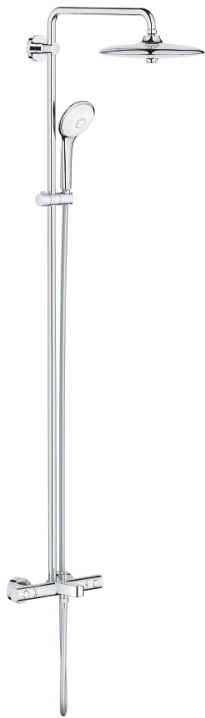

## 27 475 002 EUPHORIA SYSTEM 260 SHOWER SYSTEM WITH BATH THERMOSTAT FOR WALL MOUNTING

### TOOTE KIRJELDUS

- Värvus: chrome
- consisting of:
  - horizontal swivable 450 mm shower arm
  - exposed thermostat with Aquadimmer function
  - allows change between:
    - head shower Euphoria 260 (26 457)
    - spray patterns: Rain, SmartRain, Jet
    - maximum flow rate (at 3 bar): 7.5 l/min
  - with ball joint
  - rotation angle  $\pm 15^\circ$
- bath inlet
- separate diverter for hand shower
- hand shower Euphoria 110 Massage (27 239 000)
  - spray patterns: Rain, Massage, SmartRain
  - maximum flow rate (at 3 bar): 8.5 l/min
  - adjustable in height with gliding element
- shower hose Silverflex 1750 mm 1/2" x 1/2" (28 388)
  - maximum flow rate system (at 3 bar): 8.5 l/min (without bath inlet)
- GROHE TurboStat - compact cartridge with wax thermosteement
- GROHE SafeStop - safety button at 38°C
- GROHE SafeStop Plus - optional temperature limiter at 43°C included
- GROHE DreamSpray - perfect spray pattern
- GROHE LongLife finish
- GROHE SprayDimmer - stepless flow rate adjustment
- Flexible Installation - 1 adjustable bracket for existing drill holes
- Inner WaterGuide - inner insulation for surface protection
- GROHE SpeedClean - effortless limescale removal
- TwistStop - to prevent hose from twisting
- suitable for instantaneous heaters from 18 kW/h
- minimum flow rate 5 l/min.
- professional edition