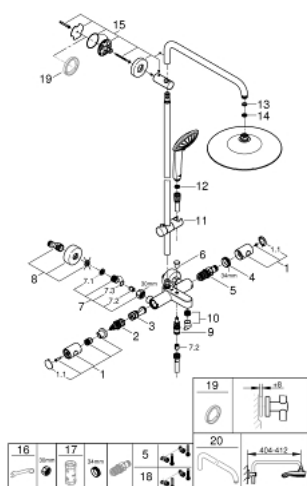

27 475 002 EUPHORIA SYSTEM 260 SHOWER SYSTEM WITH BATH THERMOSTAT FOR WALL MOUNTING

VARUOSAD, jaanuar 2020 – nüüd

- 1: Metal handle 1/2" (Tellimuse number 47984000)
- 1.1: Cover cap (Tellimuse number 6458500M)
- 2: Aquadimmer (Tellimuse number 47364000)
- 3: Water flow (Tellimuse number 47887000)
- 4: Fitting ring (Tellimuse number 47743000)
- 5: Thermostatic compact cartridge 1/2" (Tellimuse number 47439000)
- 6: Diverter knob (Tellimuse number 65648000)
- 7: Non-return valve (Tellimuse number 47189000)
- 7.1: Dirt strainer (Tellimuse number 0726400M)
- 7.2: Non-return valve (Tellimuse number 08565000)
- 7.3: O-ring $\varnothing 17 \times \varnothing 2$ (Tellimuse number 0305500M)
- 8: S-union (Tellimuse number 12662000)
- 9: Diverter (Tellimuse number 65655000)
- 10: Mousseur (Tellimuse number 13926000)
- 11: Glide element (Tellimuse number 12140000)
- 12: Dirt strainer (Tellimuse number 0700200M)
- 13: Fibre seal $\varnothing 18,5 \times \varnothing 12 \times 2$ (Tellimuse number 0138900M)
- 14: Dirt strainer (Tellimuse number 48007000)
- 15: Shower bar holder (Tellimuse number 48279000)
- 16: Special spanner (Tellimuse number 19377000)*
- 17: Socket spanner (Tellimuse number 19332000)*
- 18: GROHE TurboStat cartridge 1/2" (Tellimuse number 47175000)*
- 19: Compensation disc (Tellimuse number 27180000)*
- 20: Shower arm for shower systems (Tellimuse number 14047000)*

* Lisatarvikud