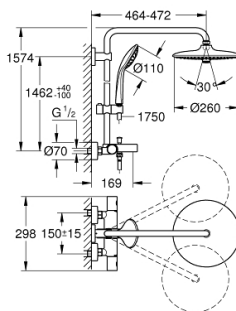

### TOOTE KIRJELDUS

- Värvus: chrome
- consisting of:
  - horizontal swivable 450 mm shower arm
  - exposed thermostat with Aquadimmer function
  - allows change between:
    - head shower Euphoria 260 (26 457)
    - spray patterns: Rain, SmartRain, Jet
    - maximum flow rate (at 3 bar): 7.5 l/min
  - with ball joint
  - rotation angle  $\pm 15^\circ$
- bath inlet
- separate diverter for hand shower
- hand shower Euphoria 110 Massage (27 239 000)
  - spray patterns: Rain, Massage, SmartRain
  - maximum flow rate (at 3 bar): 8.5 l/min
  - adjustable in height with gliding element
- shower hose Silverflex 1750 mm 1/2" x 1/2" (28 388)
  - maximum flow rate system (at 3 bar): 8.5 l/min (without bath inlet)
- GROHE TurboStat - compact cartridge with wax thermosteement
- GROHE SafeStop - safety button at 38°C
- GROHE SafeStop Plus - optional temperature limiter at 43°C included
- GROHE DreamSpray - perfect spray pattern
- GROHE LongLife finish
- GROHE SprayDimmer - stepless flow rate adjustment
- Flexible Installation - 1 adjustable bracket for existing drill holes
- Inner WaterGuide - inner insulation for surface protection
- GROHE SpeedClean - effortless limescale removal
- TwistStop - to prevent hose from twisting
- suitable for instantaneous heaters from 18 kW/h
- minimum flow rate 5 l/min.
- professional edition