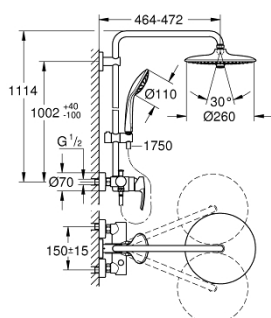

### TOOTE KIRJELDUS

- Värvus: chrome
- consisting of:
  - horizontal swivable 450 mm shower arm
  - exposed single-lever shower mixer with diverter
  - allows change between:
    - head shower Euphoria 260 (26 457)
    - spray patterns: Rain, SmartRain, Jet
  - maximum flow rate (at 3 bar): 7.5 l/min
  - with ball joint
  - rotation angle  $\pm 15^\circ$
  - hand shower Euphoria 110 Massage (27 239 000)
  - spray patterns: Rain, Massage, SmartRain
  - maximum flow rate (at 3 bar): 8.5 l/min
  - adjustable in height with gliding element
  - shower hose Silverflex 1750 mm 1/2" x 1/2" (28 388)
  - maximum flow rate system (at 3 bar): 8.5 l/min
  - GROHE EcoJoy - less water, perfect flow
  - GROHE SilkMove 46 mm ceramic cartridge
  - GROHE DreamSpray - perfect spray pattern
  - GROHE LongLife finish
  - GROHE EcoJoy - less water, perfect flow
  - GROHE SprayDimmer - stepless flow rate adjustment
  - Flexible Installation - 1 adjustable bracket for existing drill holes
  - Inner WaterGuide - inner insulation for surface protection
  - GROHE SpeedClean - effortless limescale removal
  - TwistStop - to prevent hose from twisting
  - suitable for instantaneous heaters from 18 kW/h
  - minimum flow rate 5 l/min.
  - min. recommended pressure 1.0 bar
  - professional edition