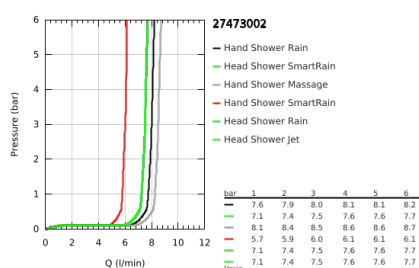

## 27 473 002 EUPHORIA SYSTEM 260 SHOWER SYSTEM WITH SINGLE LEVER MIXER FOR WALL MOUNTING

### TOOTE KIRJELDUS

- Värvus: chrome
- consisting of:
  - horizontal swivable 450 mm shower arm
  - exposed single-lever shower mixer with diverter
  - allows change between:
    - head shower Euphoria 260 (26 457)
    - spray patterns: Rain, SmartRain, Jet
  - maximum flow rate (at 3 bar): 7.5 l/min
  - with ball joint
  - rotation angle  $\pm 15^\circ$
  - hand shower Euphoria 110 Massage (27 239 000)
  - spray patterns: Rain, Massage, SmartRain
  - maximum flow rate (at 3 bar): 8.5 l/min
  - adjustable in height with gliding element
  - shower hose Silverflex 1750 mm 1/2" x 1/2" (28 388)
  - maximum flow rate system (at 3 bar): 8.5 l/min
  - GROHE EcoJoy - less water, perfect flow
  - GROHE SilkMove 46 mm ceramic cartridge
  - GROHE DreamSpray - perfect spray pattern
  - GROHE LongLife finish
  - GROHE EcoJoy - less water, perfect flow
  - GROHE SprayDimmer - stepless flow rate adjustment
  - Flexible Installation - 1 adjustable bracket for existing drill holes
  - Inner WaterGuide - inner insulation for surface protection
  - GROHE SpeedClean - effortless limescale removal
  - TwistStop - to prevent hose from twisting
  - suitable for instantaneous heaters from 18 kW/h
  - minimum flow rate 5 l/min.
  - min. recommended pressure 1.0 bar
  - professional edition