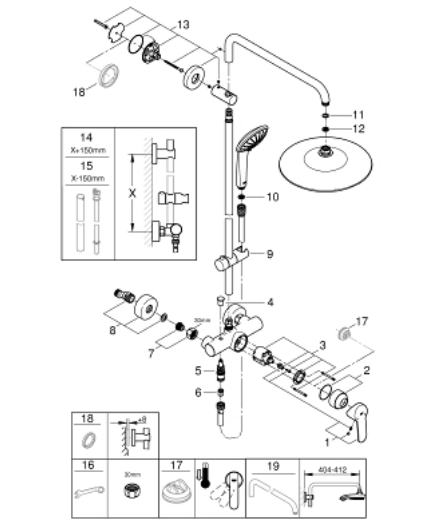

27 473 002 EUPHORIA SYSTEM 260 SHOWER SYSTEM WITH SINGLE LEVER MIXER FOR WALL MOUNTING

VARUOSAD, jaanuar 2020 – nüüd

1. 1: Lever (Tellimuse number 46726000)
2. 2: Cap (Tellimuse number 46025000)
3. 3: Cartridge (Tellimuse number 46048000)
4. 4: Diverter knob (Tellimuse number 65648000)
5. 5: Diverter (Tellimuse number 65655000)
6. 6: Non-return valve (Tellimuse number 08565000)
7. 7: Screw connection 1/2" (Tellimuse number 45044000)
8. 8: S-union (Tellimuse number 12662000)
9. 9: Glide element (Tellimuse number 12140000)
10. 10: Dirt strainer (Tellimuse number 0700200M)
11. 11: Fibre seal Ø 18,5 x Ø 12 x 2 (Tellimuse number 0138900M)
12. 12: Dirt strainer (Tellimuse number 48007000)
13. 13: Shower bar holder (Tellimuse number 48279000)
14. 14: Shower system pipe for retrofitting (Tellimuse number 48514000)*
15. 15: Shower system pipe for retrofitting (Tellimuse number 48515000)*
16. 16: Special spanner (Tellimuse number 19377000)*
17. 17: Temperature limiter (Tellimuse number 46375000)*
18. 18: Compensation disc (Tellimuse number 27180000)*
19. 19: Shower arm for shower systems (Tellimuse number 14047000)*

* Lisatarvikud