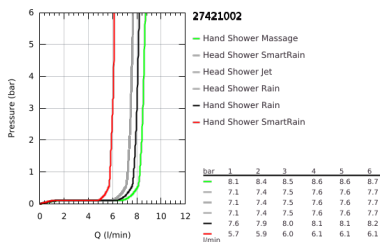

27 421 002 EUPHORIA SYSTEM 260 SHOWER SYSTEM WITH DIVERTER FOR WALL MOUNTING

TOOTE KIRJELDUS

- Värvus: chrome
- consisting of:
 - horizontal swivable 450 mm shower arm
 - change between hand and head shower by diverter
 - head shower Euphoria 260 (26 457)
 - spray patterns: Rain, SmartRain, Jet
 - maximum flow rate (at 3 bar): 7.5 l/min
 - with ball joint
 - rotation angle $\pm 15^\circ$
 - hand shower Euphoria 110 Massage (27 239 000)
 - spray patterns: Rain, SmartRain, Massage
 - maximum flow rate (at 3 bar): 8.5 l/min
 - adjustable in height with gliding element
 - shower hose Silverflex 1750 mm 1/2" x 1/2" (28 388)
 - Silverflex shower hose 800 mm
 - connection to water supply with 1/2"-thread of the 800 mm shower hose to faucet / wall union
 - maximum flow rate system (at 3 bar): 8.5 l/min
 - GROHE EcoJoy - less water, perfect flow
 - GROHE DreamSpray - perfect spray pattern
 - GROHE LongLife finish
 - GROHE SprayDimmer - stepless flow rate adjustment
 - GROHE SpeedClean - effortless limescale removal
 - Inner WaterGuide - inner insulation for surface protection
 - TwistStop - to prevent hose from twisting
 - suitable for instantaneous heaters from 18 kW/h
 - minimum flow rate 5 l/min.
 - min. recommended pressure 1.0 bar