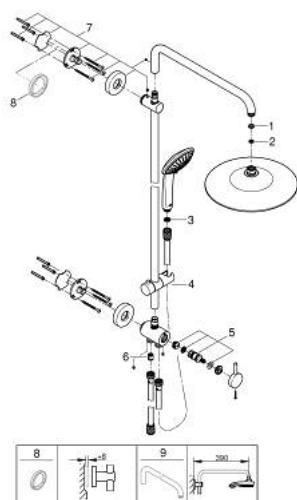

27 421 002 EUPHORIA SYSTEM 260 SHOWER SYSTEM WITH DIVERTER FOR WALL MOUNTING

TOOTE KIRJELDUS

- Värvus: chrome
- consisting of:
 - horizontal swivable 450 mm shower arm
 - change between hand and head shower by diverter
 - head shower Euphoria 260 (26 457)
 - spray patterns: Rain, SmartRain, Jet
 - maximum flow rate (at 3 bar): 7.5 l/min
 - with ball joint
 - rotation angle $\pm 15^\circ$
 - hand shower Euphoria 110 Massage (27 239 000)
 - spray patterns: Rain, SmartRain, Massage
 - maximum flow rate (at 3 bar): 8.5 l/min
 - adjustable in height with gliding element
 - shower hose Silverflex 1750 mm 1/2" x 1/2" (28 388)
 - Silverflex shower hose 800 mm
 - connection to water supply with 1/2"-thread of the 800 mm shower hose to faucet / wall union
 - maximum flow rate system (at 3 bar): 8.5 l/min
 - GROHE EcoJoy - less water, perfect flow
 - GROHE DreamSpray - perfect spray pattern
 - GROHE LongLife finish
 - GROHE SprayDimmer - stepless flow rate adjustment
 - GROHE SpeedClean - effortless limescale removal
 - Inner WaterGuide - inner insulation for surface protection
 - TwistStop - to prevent hose from twisting
 - suitable for instantaneous heaters from 18 kW/h
 - minimum flow rate 5 l/min.
 - min. recommended pressure 1.0 bar

27 421 002 EUPHORIA SYSTEM 260 SHOWER SYSTEM WITH DIVERTER FOR WALL MOUNTING

VARUOSAD, oktoober 2016 – nüüd

- 1: Fibre seal $\varnothing 18,5 \times \varnothing 12 \times 2$ (Tellimuse number 0138900M)
- 2: Dirt strainer (Tellimuse number 48007000)
- 3: Dirt strainer (Tellimuse number 0700200M)
- 4: Glide element (Tellimuse number 12140000)
- 5: Replacement kit for rotary valve (Tellimuse number 45915000)
- 6: Non-return valve (Tellimuse number 08565000)
- 7: Shower bar holder (Tellimuse number 48279000)
- 8: Compensation disc (Tellimuse number 27180000)*
- 9: Shower arm for shower systems (Tellimuse number 14047000)*