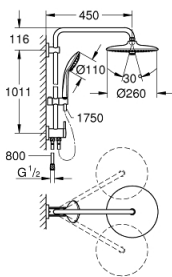

27 421 002 EUPHORIA SYSTEM 260 SHOWER SYSTEM WITH DIVERTER FOR WALL MOUNTING

TOOTE KIRJELDUS

- Värvus: chrome
- consisting of:
 - horizontal swivable 450 mm shower arm
 - change between hand and head shower by diverter
 - head shower Euphoria 260 (26 457)
 - spray patterns: Rain, SmartRain, Jet
 - maximum flow rate (at 3 bar): 7.5 l/min
 - with ball joint
 - rotation angle $\pm 15^\circ$
 - hand shower Euphoria 110 Massage (27 239 000)
 - spray patterns: Rain, SmartRain, Massage
 - maximum flow rate (at 3 bar): 8.5 l/min
 - adjustable in height with gliding element
 - shower hose Silverflex 1750 mm 1/2" x 1/2" (28 388)
 - Silverflex shower hose 800 mm
 - connection to water supply with 1/2"-thread of the 800 mm shower hose to faucet / wall union
 - maximum flow rate system (at 3 bar): 8.5 l/min
 - GROHE EcoJoy - less water, perfect flow
 - GROHE DreamSpray - perfect spray pattern
 - GROHE LongLife finish
 - GROHE SprayDimmer - stepless flow rate adjustment
 - GROHE SpeedClean - effortless limescale removal
 - Inner WaterGuide - inner insulation for surface protection
 - TwistStop - to prevent hose from twisting
 - suitable for instantaneous heaters from 18 kW/h
 - minimum flow rate 5 l/min.
 - min. recommended pressure 1.0 bar

27 421 002 EUPHORIA SYSTEM 260 SHOWER SYSTEM WITH DIVERTER FOR WALL MOUNTING

VARUOSAD, oktoober 2016 – nüüd

- 1: Fibre seal $\varnothing 18,5 \times \varnothing 12 \times 2$ (Tellimuse number 0138900M)
- 2: Dirt strainer (Tellimuse number 48007000)
- 3: Dirt strainer (Tellimuse number 0700200M)
- 4: Glide element (Tellimuse number 12140000)
- 5: Replacement kit for rotary valve (Tellimuse number 45915000)
- 6: Non-return valve (Tellimuse number 08565000)
- 7: Shower bar holder (Tellimuse number 48279000)
- 8: Compensation disc (Tellimuse number 27180000)*
- 9: Shower arm for shower systems (Tellimuse number 14047000)*