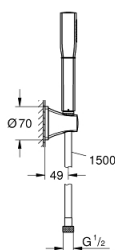

## 26 901 000 GRANDERA STICK WALL HOLDER SET 1 SPRAY

### TOOTE KIRJELDUS

- Värvus: chrome
- consisting of:
  - Stick hand shower (26 852 xx0)
  - maximum flow rate (at 3 bar): 7.6 l/min
  - wall hand shower holder (26 896 xx0)
  - Rotaflex Metal Long-Life TwistStop shower hose 1500 mm (28 417 000)
  - GROHE DreamSpray - perfect spray pattern
  - GROHE LongLife finish
  - GROHE SpeedClean - effortless limescale removal