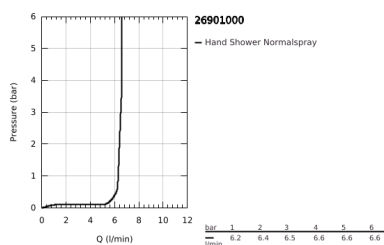

## 26 901 000 GRANDERA STICK WALL HOLDER SET 1 SPRAY

### TOOTE KIRJELDUS

- Värvus: chrome
- consisting of:
  - Stick hand shower (26 852 xx0)
  - maximum flow rate (at 3 bar): 7.6 l/min
  - wall hand shower holder (26 896 xx0)
  - Rotaflex Metal Long-Life TwistStop shower hose 1500 mm (28 417 000)
  - GROHE DreamSpray - perfect spray pattern
  - GROHE LongLife finish
  - GROHE SpeedClean - effortless limescale removal