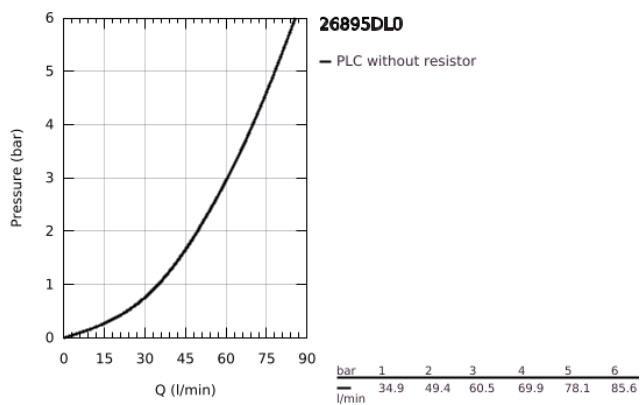

26 895 DL0 ATRIO SHOWER MIXER 1/2"

TOOTE KIRJELDUS

- Värvus: brushed warm sunset
- wall mounted
- ceramic headparts 1/2", 90°
- GROHE LongLife finish
- shower outlet 1/2"
- integrated non-return valves in the shower outlet 1/2"
- covered S-unions
- protected against backflow
- with cross handles
- Two different sets of caps included. One set with "H" and "C" marking, one set without marking.

26 895 DL0 ATRIO SHOWER MIXER 1/2"

VARUOSAD, november 2022 – nüüd

- 1: Pair of handles (Tellimuse number 48406DL0)
- 2: Ceramic headpart, 1/2" (Tellimuse number 45883000)
- 2.1: O-ring Ø 18.2 x Ø 1.7 (Tellimuse number 0392400M)
- 3: Non-return valve (Tellimuse number 08565000)
- 4: Ceramic headpart, 1/2" (Tellimuse number 45882000)
- 4.1: O-ring Ø 18.2 x Ø 1.7 (Tellimuse number 0392400M)