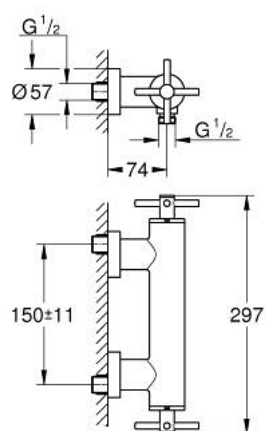

26 895 AL0 ATRIO SHOWER MIXER 1/2"

TOOTE KIRJELDUS

- Värvus: brushed hard graphite
- wall mounted
- ceramic headparts 1/2", 90°
- GROHE LongLife finish
- shower outlet 1/2"
- integrated non-return valves in the shower outlet 1/2"
- covered S-unions
- protected against backflow
- with cross handles
- Two different sets of caps included. One set with "H" and "C" marking, one set without marking.

26 895 AL0 ATRIO SHOWER MIXER 1/2"

VARUOSAD, oktoober 2021 – nüüd

- 1: Pair of handles (Tellimuse number 48406AL0)
- 2: Ceramic headpart, 1/2" (Tellimuse number 45883000)
- 2.1: O-ring Ø 18.2 x Ø 1.7 (Tellimuse number 0392400M)
- 3: Non-return valve (Tellimuse number 08565000)
- 4: Ceramic headpart, 1/2" (Tellimuse number 45882000)
- 4.1: O-ring Ø 18.2 x Ø 1.7 (Tellimuse number 0392400M)