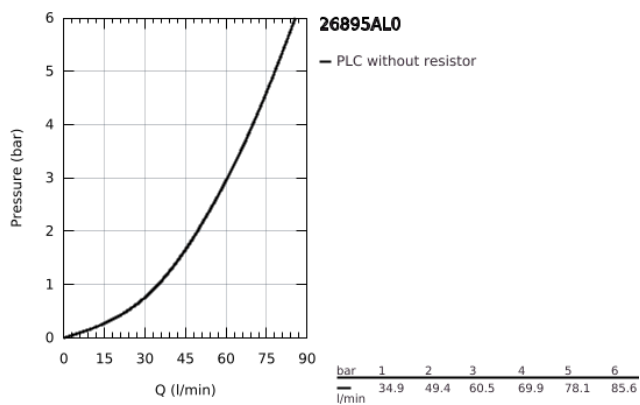

26 895 AL0 ATRIO SHOWER MIXER 1/2"

TOOTE KIRJELDUS

- Värvus: brushed hard graphite
- wall mounted
- ceramic headparts 1/2", 90°
- GROHE LongLife finish
- shower outlet 1/2"
- integrated non-return valves in the shower outlet 1/2"
- covered S-unions
- protected against backflow
- with cross handles
- Two different sets of caps included. One set with "H" and "C" marking, one set without marking.

26 895 AL0 ATRIO SHOWER MIXER 1/2"

VARUOSAD, oktoober 2021 – nüüd

- 1: Pair of handles (Tellimuse number 48406AL0)
- 2: Ceramic headpart, 1/2" (Tellimuse number 45883000)
- 2.1: O-ring Ø 18.2 x Ø 1.7 (Tellimuse number 0392400M)
- 3: Non-return valve (Tellimuse number 08565000)
- 4: Ceramic headpart, 1/2" (Tellimuse number 45882000)
- 4.1: O-ring Ø 18.2 x Ø 1.7 (Tellimuse number 0392400M)