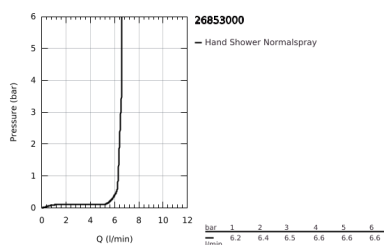

26 853 000 GRANDERA STICK SHOWER RAIL SET 1 SPRAY

TOOTE KIRJELDUS

- Värvus: chrome
- consisting of:
 - Stick hand shower (26 852 xx0)
 - maximum flow rate (at 3 bar): 7.6 l/min
 - shower rail, 900 mm (27 785)
 - Rotaflex Metal Long-Life TwistStop shower hose 1750 mm (28 025)
 - GROHE DreamSpray - perfect spray pattern
 - GROHE FastFixation Plus adjustable distance between brackets for adaption to existing drilling holes
 - GROHE LongLife finish
 - GROHE SpeedClean - effortless limescale removal

26 853 000 GRANDERA STICK SHOWER RAIL SET 1 SPRAY

VARUOSAD, oktoober 2021 – nüüd

- 1: Cover cap (Tellimuse number 45922000)
- 2: Glide element (Tellimuse number 48177000)
- 3: Shower bar holder (Tellimuse number 48333000)
- 4: Dirt strainer (Tellimuse number 0700200M)
- 5: Compensation disc (Tellimuse number 45914XE0)*