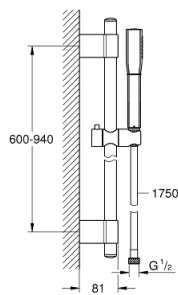

26 853 000 GRANDERA STICK SHOWER RAIL SET 1 SPRAY

TOOTE KIRJELDUS

- Värvus: chrome
- consisting of:
 - Stick hand shower (26 852 xx0)
 - maximum flow rate (at 3 bar): 7.6 l/min
 - shower rail, 900 mm (27 785)
 - Rotaflex Metal Long-Life TwistStop shower hose 1750 mm (28 025)
 - GROHE DreamSpray - perfect spray pattern
 - GROHE FastFixation Plus adjustable distance between brackets for adaption to existing drilling holes
 - GROHE LongLife finish
 - GROHE SpeedClean - effortless limescale removal

26 853 000 GRANDERA STICK SHOWER RAIL SET 1 SPRAY

VARUOSAD, oktoober 2021 – nüüd

- 1: Cover cap (Tellimuse number 45922000)
- 2: Glide element (Tellimuse number 48177000)
- 3: Shower bar holder (Tellimuse number 48333000)
- 4: Dirt strainer (Tellimuse number 0700200M)
- 5: Compensation disc (Tellimuse number 45914XE0)*