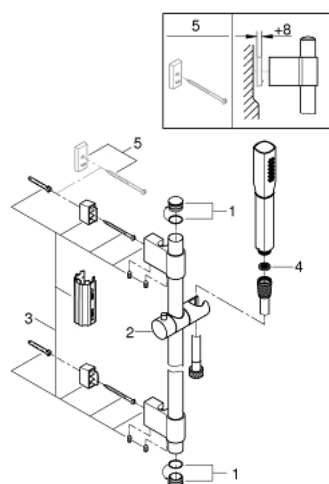

26 853 000 GRANDERA STICK SHOWER RAIL SET 1 SPRAY

TOOTE KIRJELDUS

- Värvus: chrome
- consisting of:
 - Stick hand shower (26 852 xx0)
 - maximum flow rate (at 3 bar): 7.6 l/min
 - shower rail, 900 mm (27 785)
 - Rotaflex Metal Long-Life TwistStop shower hose 1750 mm (28 025)
 - GROHE DreamSpray - perfect spray pattern
 - GROHE FastFixation Plus adjustable distance between brackets for adaption to existing drilling holes
 - GROHE LongLife finish
 - GROHE SpeedClean - effortless limescale removal

26 853 000 GRANDERA STICK SHOWER RAIL SET 1 SPRAY

VARUOSAD, oktoober 2021 – nüüd

- 1: Cover cap (Tellimuse number 45922000)
- 2: Glide element (Tellimuse number 48177000)
- 3: Shower bar holder (Tellimuse number 48333000)
- 4: Dirt strainer (Tellimuse number 0700200M)
- 5: Compensation disc (Tellimuse number 45914XE0)*