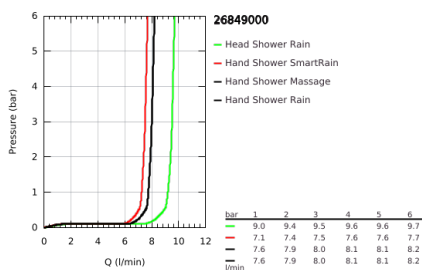

26 849 000 EUPHORIA SYSTEM 310 SHOWER SYSTEM WITH THERMOSTAT FOR WALL MOUNTING

TOOTE KIRJELDUS

- Värvus: chrome
- consisting of:
 - horizontal swivable 450 mm shower arm
 - exposed thermostat with Aquadimmer function
 - allows change between:
 - head shower Rainshower Mono 310 (26 562)
 - spray pattern: GROHE PureRain
 - maximum flow rate (at 3 bar): 9.5 l/min
 - with ball joint
 - rotation angle $\pm 15^\circ$
 - hand shower Euphoria 110 Massage (27 239 000)
 - spray patterns: Rain, SmartRain, Massage
 - maximum flow rate (at 3 bar): 8 l/min
 - adjustable in height with gliding element
 - shower hose Silverflex 1750 mm 1/2" x 1/2" (28 388)
 - maximum flow rate system (at 3 bar): 9.5 l/min
 - GROHE EcoJoy - less water, perfect flow
 - GROHE EasyReach tray
 - GROHE TurboStat - compact cartridge with wax thermoelement
 - GROHE SafeStop - safety button at 38°C
 - GROHE SafeStop Plus - optional temperature limiter at 43°C included
 - GROHE DreamSpray - perfect spray pattern
 - GROHE LongLife finish
 - GROHE SprayDimmer - stepless flow rate adjustment
 - GROHE SpeedClean - effortless limescale removal
 - Inner WaterGuide - inner insulation for surface protection
 - TwistStop - to prevent hose from twisting
- suitable for instantaneous heaters from 18 kW/h
- minimum flow rate 5 l/min.
- professional edition