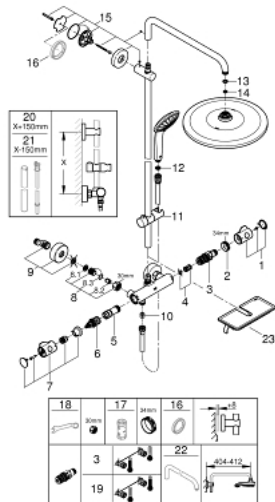

26 849 000 EUPHORIA SYSTEM 310 SHOWER SYSTEM WITH THERMOSTAT FOR WALL MOUNTING

VARUOSAD, juuli 2021 – nüüd

1. 1: Temperature control handle (Tellimuse number 47981000)
2. 2: Fitting ring (Tellimuse number 47743000)
3. 3: Thermostatic compact cartridge 1/2" (Tellimuse number 47439000)
4. 4: Buffer (Tellimuse number 47398000)
5. 5: Water flow (Tellimuse number 47751000)
6. 6: Aquadimmer (Tellimuse number 12433000)
7. 7: Shut-off handle Aquadimmer (Tellimuse number 49056000)
8. 8: Non-return valve (Tellimuse number 47189000)
- 8.1: Dirt strainer (Tellimuse number 0726400M)
- 8.2: Non-return valve (Tellimuse number 08565000)
- 8.3: O-ring $\varnothing 17 \times \varnothing 2$ (Tellimuse number 0305500M)
12. 9: S-union (Tellimuse number 12662000)
13. 10: Non-return valve (Tellimuse number 08565000)
14. 11: Glide element (Tellimuse number 12140000)
15. 12: Dirt strainer (Tellimuse number 0700200M)
16. 13: Fibre seal $\varnothing 18,5 \times \varnothing 12 \times 2$ (Tellimuse number 0138900M)
17. 14: Dirt strainer (Tellimuse number 48007000)
18. 15: Shower bar holder (Tellimuse number 48279000)
19. 16: Compensation disc (Tellimuse number 27180000)*
20. 17: Socket spanner (Tellimuse number 19332000)*
21. 18: Special spanner (Tellimuse number 19377000)*
22. 19: GROHE TurboStat cartridge 1/2" (Tellimuse number 47175000)*
23. 20: Shower system pipe for retrofitting (Tellimuse number 48514000)*
24. 21: Shower system pipe for retrofitting (Tellimuse number 48515000)*
25. 22: Shower arm for shower systems (Tellimuse number 14047000)*
26. 23: GROHE EasyReach tray (Tellimuse number 26362LN1)*

* Lisatarvikud