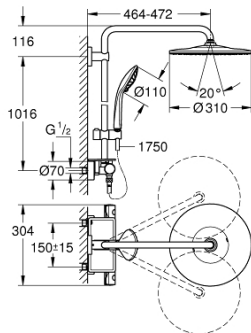

26 849 000 EUPHORIA SYSTEM 310 SHOWER SYSTEM WITH THERMOSTAT FOR WALL MOUNTING

TOOTE KIRJELDUS

- Värvus: chrome
- consisting of:
 - horizontal swivable 450 mm shower arm
 - exposed thermostat with Aquadimmer function
 - allows change between:
 - head shower Rainshower Mono 310 (26 562)
 - spray pattern: GROHE PureRain
 - maximum flow rate (at 3 bar): 9.5 l/min
 - with ball joint
 - rotation angle $\pm 15^\circ$
 - hand shower Euphoria 110 Massage (27 239 000)
 - spray patterns: Rain, SmartRain, Massage
 - maximum flow rate (at 3 bar): 8 l/min
 - adjustable in height with gliding element
 - shower hose Silverflex 1750 mm 1/2" x 1/2" (28 388)
 - maximum flow rate system (at 3 bar): 9.5 l/min
 - GROHE EcoJoy - less water, perfect flow
 - GROHE EasyReach tray
 - GROHE TurboStat - compact cartridge with wax thermoelement
 - GROHE SafeStop - safety button at 38°C
 - GROHE SafeStop Plus - optional temperature limiter at 43°C included
 - GROHE DreamSpray - perfect spray pattern
 - GROHE LongLife finish
 - GROHE SprayDimmer - stepless flow rate adjustment
 - GROHE SpeedClean - effortless limescale removal
 - Inner WaterGuide - inner insulation for surface protection
 - TwistStop - to prevent hose from twisting
- suitable for instantaneous heaters from 18 kW/h
- minimum flow rate 5 l/min.
- professional edition