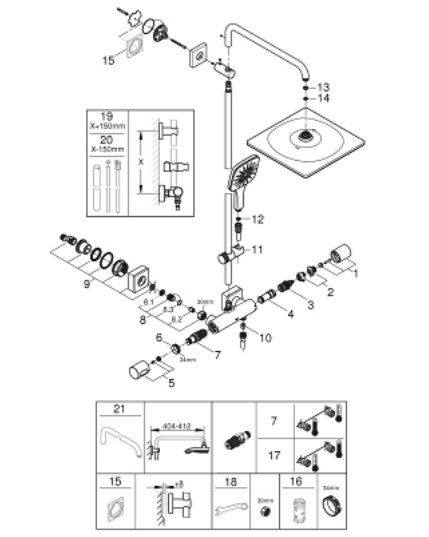

26 837 DL0 RAINSHOWER SMARTACTIVE 310 CUBE SHOWER SYSTEM WITH THERMOSTAT FOR WALL MOUNTING

VARUOSAD, juuli 2021 – nüüd

1. 1: shut-off handle aquadimmer (Tellimuse number 47804DL0)
2. 2: Stop (Tellimuse number 47723000)
3. 3: Aquadimmer (Tellimuse number 47364000)
4. 4: Water flow (Tellimuse number 47887000)
5. 5: temperature control handle (Tellimuse number 47811DL0)
6. 6: Fitting ring (Tellimuse number 47743000)
7. 7: Thermostatic compact cartridge 1/2" (Tellimuse number 47439000)
8. 8: non-return valves (Tellimuse number 47189DL0)
- 8.1: Dirt strainer (Tellimuse number 0726400M)
- 8.2: Non-return valve (Tellimuse number 08565000)
- 8.3: O-ring $\varnothing 17 \times \varnothing 2$ (Tellimuse number 0305500M)
12. 9: S-union (Tellimuse number 47824DL0)
13. 10: Non-return valve (Tellimuse number 08565000)
14. 11: Glide element (Tellimuse number 48424DL0)
15. 12: Dirt strainer (Tellimuse number 0700200M)
16. 13: Fibre seal $\varnothing 18,5 \times \varnothing 12 \times 2$ (Tellimuse number 0138900M)
17. 14: Dirt strainer (Tellimuse number 48007000)
18. 16: Socket spanner (Tellimuse number 19332000)*
19. 17: GROHE TurboStat cartridge 1/2" (Tellimuse number 47175000)*
20. 18: Special spanner (Tellimuse number 19377000)*

* Lisatarvikud