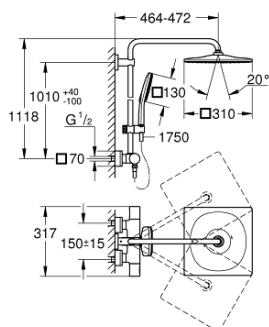

### TOOTE KIRJELDUS

- Värvus: brushed warm sunset
- consisting of:
  - horizontal swivable 450 mm shower arm
  - exposed thermostat with Aquadimmer function
  - allows change between:
    - head shower Rainshower Mono 310 Cube
    - maximum flow rate (at 3 bar): 9.5 l/min
    - with ball joint
    - rotation angle  $\pm 15^\circ$
  - hand shower Rainshower SmartActive 130 Cube
  - maximum flow rate (at 3 bar): 8.5 l/min
  - adjustable in height with gliding element
  - including performance grip
  - Silverflex shower hose 1750 mm
  - GROHE EcoJoy - less water, perfect flow
  - GROHE TurboStat - compact cartridge with wax thermoelement
  - GROHE SafeStop - safety button at 38°C
  - GROHE SafeStop Plus - optional temperature limiter at 43°C included
  - GROHE CoolTouch - no risk of scalding
  - GROHE DreamSpray - perfect spray pattern
  - GROHE One-Click Showering spray selection with one click
  - GROHE LongLife finish
- Flexible Installation - 1 adjustable bracket for existing drill holes
- GROHE SpeedClean - effortless limescale removal
- suitable for instantaneous heaters from 18 kW/h
- minimum flow rate 5 l/min.
- DR-brass