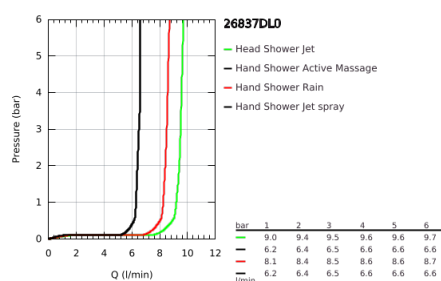

## 26 837 DL0 RAINSHOWER SMARTACTIVE 310 CUBE SHOWER SYSTEM WITH THERMOSTAT FOR WALL MOUNTING

### TOOTE KIRJELDUS

- Värvus: brushed warm sunset
- consisting of:
  - horizontal swivable 450 mm shower arm
  - exposed thermostat with Aquadimmer function
  - allows change between:
    - head shower Rainshower Mono 310 Cube
    - maximum flow rate (at 3 bar): 9.5 l/min
    - with ball joint
    - rotation angle  $\pm 15^\circ$
  - hand shower Rainshower SmartActive 130 Cube
  - maximum flow rate (at 3 bar): 8.5 l/min
  - adjustable in height with gliding element
  - including performance grip
  - Silverflex shower hose 1750 mm
  - GROHE EcoJoy - less water, perfect flow
  - GROHE TurboStat - compact cartridge with wax thermoelement
  - GROHE SafeStop - safety button at 38°C
  - GROHE SafeStop Plus - optional temperature limiter at 43°C included
  - GROHE CoolTouch - no risk of scalding
  - GROHE DreamSpray - perfect spray pattern
  - GROHE One-Click Showering spray selection with one click
  - GROHE LongLife finish
- Flexible Installation - 1 adjustable bracket for existing drill holes
- GROHE SpeedClean - effortless limescale removal
- suitable for instantaneous heaters from 18 kW/h
- minimum flow rate 5 l/min.
- DR-brass