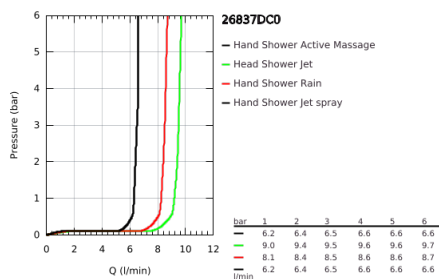

## 26 837 DC0 RAINSHOWER SMARTACTIVE 310 CUBE SHOWER SYSTEM WITH THERMOSTAT FOR WALL MOUNTING

### TOOTE KIRJELDUS

- Värvus: supersteel
- consisting of:
  - horizontal swivable 450 mm shower arm
  - exposed thermostat with Aquadimmer function
  - allows change between:
    - head shower Rainshower Mono 310 Cube
    - maximum flow rate (at 3 bar): 9.5 l/min
    - with ball joint
    - rotation angle  $\pm 15^\circ$
  - hand shower Rainshower SmartActive 130 Cube
  - maximum flow rate (at 3 bar): 8.5 l/min
  - adjustable in height with gliding element
  - including performance grip
  - Silverflex shower hose 1750 mm
  - GROHE EcoJoy - less water, perfect flow
  - GROHE TurboStat - compact cartridge with wax thermoelement
  - GROHE SafeStop - safety button at 38°C
  - GROHE SafeStop Plus - optional temperature limiter at 43°C included
  - GROHE CoolTouch - no risk of scalding
  - GROHE DreamSpray - perfect spray pattern
  - GROHE One-Click Showering spray selection with one click
  - GROHE LongLife finish
  - Flexible Installation - 1 adjustable bracket for existing drill holes
  - GROHE SpeedClean - effortless limescale removal
  - suitable for instantaneous heaters from 18 kW/h
  - minimum flow rate 5 l/min.
  - DR-brass