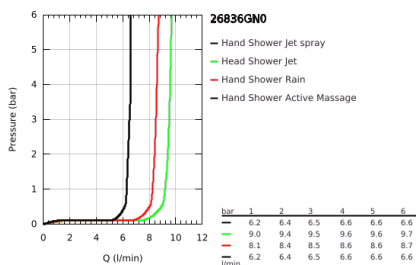

26 836 GN0 RAINSHOWER SMARTACTIVE 310 SHOWER SYSTEM WITH THERMOSTAT FOR WALL MOUNTING

TOOTE KIRJELDUS

- Värvus: brushed cool sunrise
- consisting of:
 - horizontal swivable 450 mm shower arm
 - exposed thermostat with Aquadimmer function
 - allows change between:
 - head shower Rainshower Mono 310
 - maximum flow rate (at 3 bar): 9.5 l/min
 - with ball joint
 - rotation angle $\pm 15^\circ$
 - hand shower Rainshower SmartActive 130
 - maximum flow rate (at 3 bar): 8.5 l/min
 - adjustable in height with gliding element
 - including performance grip
 - Silverflex shower hose 1750 mm
 - GROHE EcoJoy - less water, perfect flow
 - GROHE TurboStat - compact cartridge with wax thermoelement
 - GROHE SafeStop - safety button at 38°C
 - GROHE SafeStop Plus - optional temperature limiter at 43°C included
 - GROHE CoolTouch - no risk of scalding
 - GROHE DreamSpray - perfect spray pattern
 - GROHE SmartTip showering spray selection via push of a ring
 - GROHE LongLife finish
- Flexible Installation - 1 adjustable bracket for existing drill holes
- GROHE SpeedClean - effortless limescale removal
- suitable for instantaneous heaters from 18 kW/h
- minimum flow rate 5 l/min.
- DR-brass