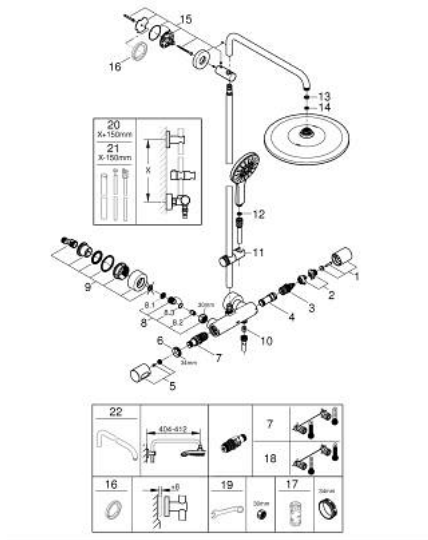

26 836 GN0 RAINSHOWER SMARTACTIVE 310 SHOWER SYSTEM WITH THERMOSTAT FOR WALL MOUNTING

VARUOSAD, juuli 2021 – nüüd

- 1: shut-off handle aquadimmer (Tellimuse number 47804GN0)
- 2: Stop (Tellimuse number 47723000)
- 3: Aquadimmer (Tellimuse number 47364000)
- 4: Water flow (Tellimuse number 47887000)
- 5: temperature control handle (Tellimuse number 47811GN0)
- 6: Fitting ring (Tellimuse number 47743000)
- 7: Thermostatic compact cartridge 1/2" (Tellimuse number 47439000)
- 8: non-return valves (Tellimuse number 47189GN0)
- 8.1: Dirt strainer (Tellimuse number 0726400M)
- 8.2: Non-return valve (Tellimuse number 08565000)
- 8.3: O-ring $\varnothing 17 \times \varnothing 2$ (Tellimuse number 0305500M)
- 9: S-union (Tellimuse number 12693GN0)
- 10: Non-return valve (Tellimuse number 08565000)
- 11: Glide element (Tellimuse number 48424GN0)
- 12: Dirt strainer (Tellimuse number 0700200M)
- 13: Fibre seal $\varnothing 18,5 \times \varnothing 12 \times 2$ (Tellimuse number 0138900M)
- 14: Dirt strainer (Tellimuse number 48007000)
- 15: Shower bar holder (Tellimuse number 48279GN0)
- 17: Socket spanner (Tellimuse number 19332000)*
- 18: GROHE TurboStat cartridge 1/2" (Tellimuse number 47175000)*
- 19: Special spanner (Tellimuse number 19377000)*

* Lisatarvikud