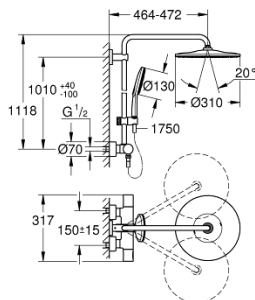

26 836 GN0 RAINSHOWER SMARTACTIVE 310 SHOWER SYSTEM WITH THERMOSTAT FOR WALL MOUNTING

TOOTE KIRJELDUS

- Värvus: brushed cool sunrise
- consisting of:
 - horizontal swivable 450 mm shower arm
 - exposed thermostat with Aquadimmer function
 - allows change between:
 - head shower Rainshower Mono 310
 - maximum flow rate (at 3 bar): 9.5 l/min
 - with ball joint
 - rotation angle $\pm 15^\circ$
 - hand shower Rainshower SmartActive 130
 - maximum flow rate (at 3 bar): 8.5 l/min
 - adjustable in height with gliding element
 - including performance grip
 - Silverflex shower hose 1750 mm
 - GROHE EcoJoy - less water, perfect flow
 - GROHE TurboStat - compact cartridge with wax thermoelement
 - GROHE SafeStop - safety button at 38°C
 - GROHE SafeStop Plus - optional temperature limiter at 43°C included
 - GROHE CoolTouch - no risk of scalding
 - GROHE DreamSpray - perfect spray pattern
 - GROHE SmartTip showering spray selection via push of a ring
 - GROHE LongLife finish
- Flexible Installation - 1 adjustable bracket for existing drill holes
- GROHE SpeedClean - effortless limescale removal
- suitable for instantaneous heaters from 18 kW/h
- minimum flow rate 5 l/min.
- DR-brass