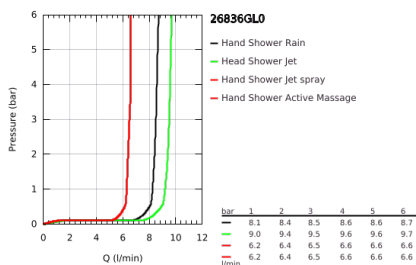

## 26 836 GL0 RAINSHOWER SMARTACTIVE 310 SHOWER SYSTEM WITH THERMOSTAT FOR WALL MOUNTING

### TOOTE KIRJELDUS

- Värvus: cool sunrise
- consisting of:
  - horizontal swivable 450 mm shower arm
  - exposed thermostat with Aquadimmer function
  - allows change between:
    - head shower Rainshower Mono 310
    - maximum flow rate (at 3 bar): 9.5 l/min
  - with ball joint
  - rotation angle  $\pm 15^\circ$
  - hand shower Rainshower SmartActive 130
  - maximum flow rate (at 3 bar): 8.5 l/min
  - adjustable in height with gliding element
  - including performance grip
  - Silverflex shower hose 1750 mm
  - GROHE EcoJoy - less water, perfect flow
  - GROHE TurboStat - compact cartridge with wax thermoelement
  - GROHE SafeStop - safety button at 38°C
  - GROHE SafeStop Plus - optional temperature limiter at 43°C included
  - GROHE CoolTouch - no risk of scalding
  - GROHE DreamSpray - perfect spray pattern
  - GROHE SmartTip showering spray selection via push of a ring
  - GROHE LongLife finish
  - Flexible Installation - 1 adjustable bracket for existing drill holes
  - GROHE SpeedClean - effortless limescale removal
  - suitable for instantaneous heaters from 18 kW/h
  - minimum flow rate 5 l/min.
  - DR-brass