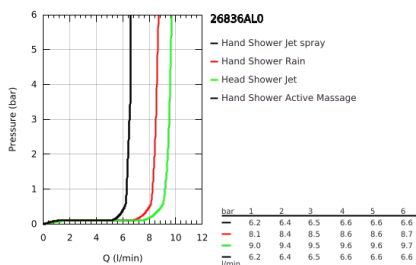

26 836 AL0 RAINSHOWER SMARTACTIVE 310 SHOWER SYSTEM WITH THERMOSTAT FOR WALL MOUNTING

TOOTE KIRJELDUS

- Värvus: brushed hard graphite
- consisting of:
 - horizontal swivable 450 mm shower arm
 - exposed thermostat with Aquadimmer function
 - allows change between:
 - head shower Rainshower Mono 310
 - maximum flow rate (at 3 bar): 9.5 l/min
 - with ball joint
 - rotation angle $\pm 15^\circ$
 - hand shower Rainshower SmartActive 130
 - maximum flow rate (at 3 bar): 8.5 l/min
 - adjustable in height with gliding element
 - including performance grip
 - Silverflex shower hose 1750 mm
 - GROHE EcoJoy - less water, perfect flow
 - GROHE TurboStat - compact cartridge with wax thermoelement
 - GROHE SafeStop - safety button at 38°C
 - GROHE SafeStop Plus - optional temperature limiter at 43°C included
 - GROHE CoolTouch - no risk of scalding
 - GROHE DreamSpray - perfect spray pattern
 - GROHE SmartTip showering spray selection via push of a ring
 - GROHE LongLife finish
 - Flexible Installation - 1 adjustable bracket for existing drill holes
 - GROHE SpeedClean - effortless limescale removal
 - suitable for instantaneous heaters from 18 kW/h
 - minimum flow rate 5 l/min.
 - DR-brass