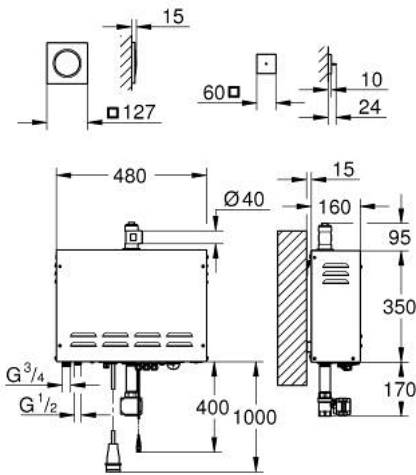

26 828 000 F-DIGITAL DELUXE STEAM GENERATOR 9.9 KW WITH STEAM OUTLET AND TEMPERATURE SENSOR

TOOTE KIRJELDUS

- consisting of:
- steam generator 3.3 to 9.9 kW
- 480 x 350 x 160 mm
- suitable for steam rooms up to 16 m³
- supply voltage 400 V 3L+N+PE AC, 50 Hz
- power 9.9 kW
- water inlet 3/4"
- operating pressure 1 - 10 bar (via pressure reducer)
- automatic emptying
- water outlet 1/2"
- steam outlet 1/2"
- type of protection IP 23
- CE approved
- with connection plug
- steam outlet module with indentation for fragranced oil
- 127 x 127 mm
- connection thread 1/2"
- temperature sensor module
- 60 x 60 x 12 mm
- GROHE LongLife finish
- requires rough-in set (29 414), F-digital Deluxe base unit box (112 133 9990), power supply (117 699 9990) and various cable connections – all components to be ordered separately due to installation situation