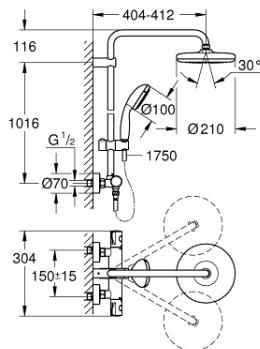

26 699 000 BAU SYSTEM 210 SHOWER SYSTEM WITH THERMOSTAT FOR WALL MOUNTING

TOOTE KIRJELDUS

- Värvus: chrome
- consisting of:
 - horizontal swivable 390 mm shower arm
 - exposed thermostat with Aquadimmer function
 - allows change between:
 - head shower Tempesta 210
 - spray plate white
 - spray pattern: Rain
 - with ball joint
 - rotation angle $\pm 15^\circ$
 - hand shower Tempesta 100
 - spray pattern: Rain
 - adjustable in height with gliding element
- Rotaflex TwistStop shower hose 1.750 mm 1/2" x 1/2" (28 410)
- GROHE EcoJoy 9,5 l/min flow limiter
- GROHE TurboStat - compact cartridge with wax thermoelement
- GROHE SafeStop - safety button at 38°C
- GROHE SafeStop Plus - integrated temperature limiter at max 50° C
- GROHE DreamSpray - perfect spray pattern
- GROHE LongLife finish
- GROHE SpeedClean - effortless limescale removal
- Inner WaterGuide - inner insulation for surface protection
- TwistStop - to prevent hose from twisting
- suitable for instantaneous heaters from 18 kW/h
- minimum flow rate 5 l/min.
- optional upgrade: GROHE EasyReach tray (26 362)