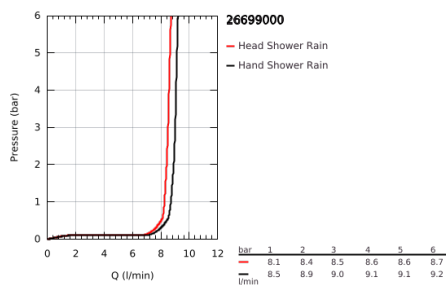

26 699 000 BAU SYSTEM 210 SHOWER SYSTEM WITH THERMOSTAT FOR WALL MOUNTING

TOOTE KIRJELDUS

- Värvus: chrome
- consisting of:
 - horizontal swivable 390 mm shower arm
 - exposed thermostat with Aquadimmer function
 - allows change between:
 - head shower Tempesta 210
 - spray plate white
 - spray pattern: Rain
 - with ball joint
 - rotation angle $\pm 15^\circ$
 - hand shower Tempesta 100
 - spray pattern: Rain
 - adjustable in height with gliding element
- Rotaflex TwistStop shower hose 1.750 mm 1/2" x 1/2" (28 410)
- GROHE EcoJoy 9,5 l/min flow limiter
- GROHE TurboStat - compact cartridge with wax thermoelement
- GROHE SafeStop - safety button at 38°C
- GROHE SafeStop Plus - integrated temperature limiter at max 50° C
- GROHE DreamSpray - perfect spray pattern
- GROHE LongLife finish
- GROHE SpeedClean - effortless limescale removal
- Inner WaterGuide - inner insulation for surface protection
- TwistStop - to prevent hose from twisting
- suitable for instantaneous heaters from 18 kW/h
- minimum flow rate 5 l/min.
- optional upgrade: GROHE EasyReach tray (26 362)