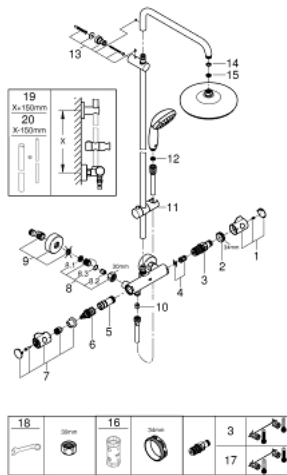

26 699 000 BAU SYSTEM 210 SHOWER SYSTEM WITH THERMOSTAT FOR WALL MOUNTING

VARUOSAD, veebruar 2019 – nüüd

1. 1: Temperature control handle (Tellimuse number 47982000)
2. 2: Fitting ring (Tellimuse number 47743000)
3. 3: Thermostatic compact cartridge 1/2" (Tellimuse number 47885000)
4. 4: Buffer (Tellimuse number 47398000)
5. 5: Water flow (Tellimuse number 47751000)
6. 6: Aquadimmer (Tellimuse number 12433000)
7. 7: Shut-off handle Aquadimmer (Tellimuse number 49056000)
8. 8: Non-return valve (Tellimuse number 47189000)
- 8.1: Dirt strainer (Tellimuse number 0726400M)
- 8.2: Non-return valve (Tellimuse number 08565000)
- 8.3: O-ring $\varnothing 17 \times \varnothing 2$ (Tellimuse number 0305500M)
12. 9: S-union (Tellimuse number 12662000)
13. 10: Non-return valve (Tellimuse number 08565000)
14. 11: Glide element (Tellimuse number 12140000)
15. 12: Dirt strainer (Tellimuse number 0700200M)
16. 13: Shower bar holder (Tellimuse number 48423000)
17. 14: Fibre seal $\varnothing 18,5 \times \varnothing 12 \times 2$ (Tellimuse number 0138900M)
18. 15: Dirt strainer (Tellimuse number 48007000)
19. 16: Socket spanner (Tellimuse number 19332000)*
20. 17: GROHE TurboStat cartridge 1/2" (Tellimuse number 47175000)*
21. 18: Special spanner (Tellimuse number 19377000)*
22. 19: Shower system pipe for retrofitting (Tellimuse number 48053000)*
23. 20: Shower system pipe for retrofitting (Tellimuse number 48054000)*

* Lisatarvikud