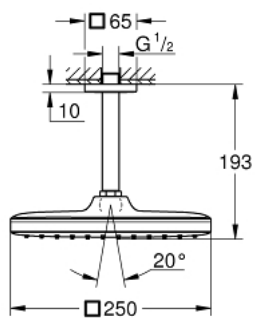

26 688 000 TEMPESTA 250 CUBE HEAD SHOWER SET CEILING 142 MM, 1 SPRAY

TOOTE KIRJELDUS

- Värvus: chrome
- consisting of:
 - head shower Tempesta 250 Cube (26 685)
 - spray pattern: Rain
 - maximum flow rate (at 3 bar): 8.3 l/min
 - head shower with white rear cover
 - shower arm ceiling 142 mm (27 485)
 - with square escutcheon
- GROHE EcoJoy - less water, perfect flow
- GROHE DreamSpray - perfect spray pattern
- GROHE LongLife finish
- GROHE SpeedClean - effortless limescale removal
- Inner WaterGuide - inner insulation for surface protection
- suitable for instantaneous heater
- professional edition

26 688 000 TEMPESTA 250 CUBE HEAD SHOWER SET CEILING 142 MM, 1 SPRAY

VARUOSAD, veebruar 2019 – nüüd

- 1: Fibre seal Ø 18,5 x Ø 12 x 2 (Tellimuse number 0138900M)
- 2: Dirt strainer (Tellimuse number 48007000)
- 3: Escutcheon (Tellimuse number 48118000)