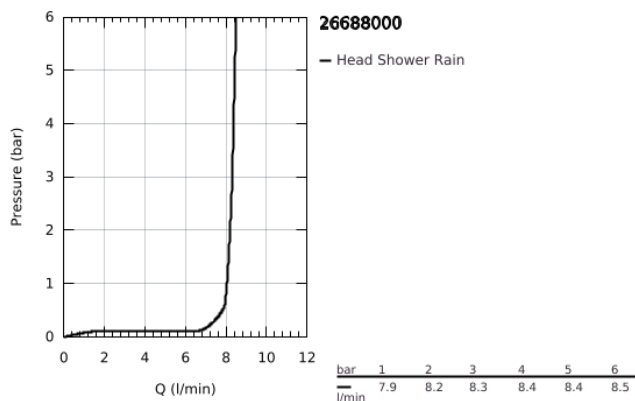

26 688 000 TEMPESTA 250 CUBE HEAD SHOWER SET CEILING 142 MM, 1 SPRAY

TOOTE KIRJELDUS

- Värvus: chrome
- consisting of:
 - head shower Tempesta 250 Cube (26 685)
 - spray pattern: Rain
 - maximum flow rate (at 3 bar): 8.3 l/min
 - head shower with white rear cover
 - shower arm ceiling 142 mm (27 485)
 - with square escutcheon
- GROHE EcoJoy - less water, perfect flow
- GROHE DreamSpray - perfect spray pattern
- GROHE LongLife finish
- GROHE SpeedClean - effortless limescale removal
- Inner WaterGuide - inner insulation for surface protection
- suitable for instantaneous heater
- professional edition

26 688 000 TEMPESTA 250 CUBE HEAD SHOWER SET CEILING 142 MM, 1 SPRAY

VARUOSAD, veebruar 2019 – nüüd

- 1: Fibre seal Ø 18,5 x Ø 12 x 2 (Tellimuse number 0138900M)
- 2: Dirt strainer (Tellimuse number 48007000)
- 3: Escutcheon (Tellimuse number 48118000)