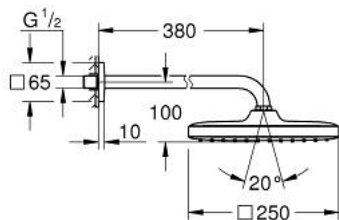

## 26 682 000 TEMPESTA 250 CUBE HEAD SHOWER SET 380 MM, 1 SPRAY

### TOOTE KIRJELDUS

- Värvus: chrome
- consisting of:
  - head shower Tempesta 250 Cube (26 681)
  - spray pattern: Rain
  - fully chrome plated surfaces
  - shower arm 380 mm
  - with square escutcheon
- GROHE EcoJoy - less water, perfect flow
- GROHE DreamSpray - perfect spray pattern
- GROHE LongLife finish
- GROHE SpeedClean - effortless limescale removal
- Inner WaterGuide - inner insulation for surface protection
- suitable for instantaneous heater
- professional edition

26 682 000 **TEMPESTA 250 CUBE HEAD SHOWER SET 380 MM, 1 SPRAY**

**VARUOSAD**, veebruar 2019 – nüüd

- 1: Fibre seal Ø 18,5 x Ø 12 x 2 (Tellimuse number 0138900M)
- 2: Dirt strainer (Tellimuse number 48007000)
- 3: Escutcheon (Tellimuse number 48118000)