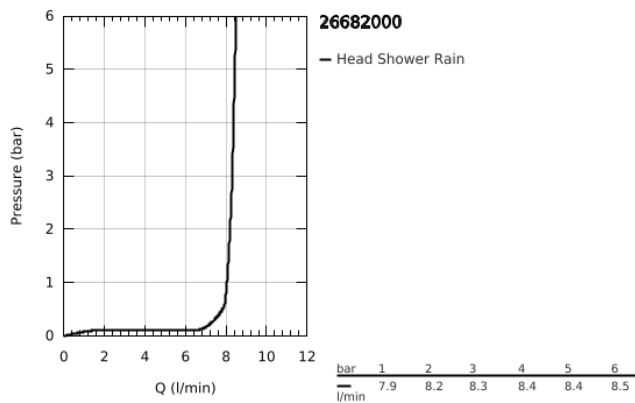

## 26 682 000 TEMPESTA 250 CUBE HEAD SHOWER SET 380 MM, 1 SPRAY

### TOOTE KIRJELDUS

- Värvus: chrome
- consisting of:
  - head shower Tempesta 250 Cube (26 681)
  - spray pattern: Rain
  - fully chrome plated surfaces
  - shower arm 380 mm
  - with square escutcheon
- GROHE EcoJoy - less water, perfect flow
- GROHE DreamSpray - perfect spray pattern
- GROHE LongLife finish
- GROHE SpeedClean - effortless limescale removal
- Inner WaterGuide - inner insulation for surface protection
- suitable for instantaneous heater
- professional edition

26 682 000 **TEMPESTA 250 CUBE HEAD SHOWER SET 380 MM, 1 SPRAY**

**VARUOSAD**, veebruar 2019 – nüüd

- 1: Fibre seal Ø 18,5 x Ø 12 x 2 (Tellimuse number 0138900M)
- 2: Dirt strainer (Tellimuse number 48007000)
- 3: Escutcheon (Tellimuse number 48118000)