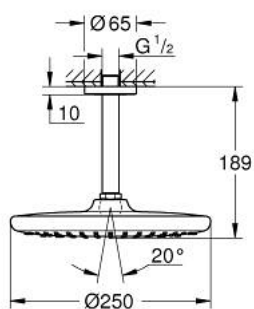

## 26 669 000 TEMPESTA 250 HEAD SHOWER SET CEILING 142 MM, 1 SPRAY

### TOOTE KIRJELDUS

- Värvus: chrome
- consisting of:
  - head shower Tempesta 250
  - spray pattern: Rain
  - maximum flow rate (at 3 bar): 8.3 l/min
  - head shower with white rear cover
  - shower arm ceiling 142 mm (28 724)
  - GROHE EcoJoy - less water, perfect flow
  - GROHE DreamSpray - perfect spray pattern
  - GROHE LongLife finish
  - GROHE SpeedClean - effortless limescale removal
  - Inner WaterGuide - inner insulation for surface protection
  - suitable for instantaneous heater
- professional edition

### VARUOSAD, veebruar 2019 – nüüd

- 1: Fibre seal Ø 18,5 x Ø 12 x 2 (Tellimuse number 0138900M)
- 2: Dirt strainer (Tellimuse number 48007000)
- 3: Escutcheon (Tellimuse number 11741000)