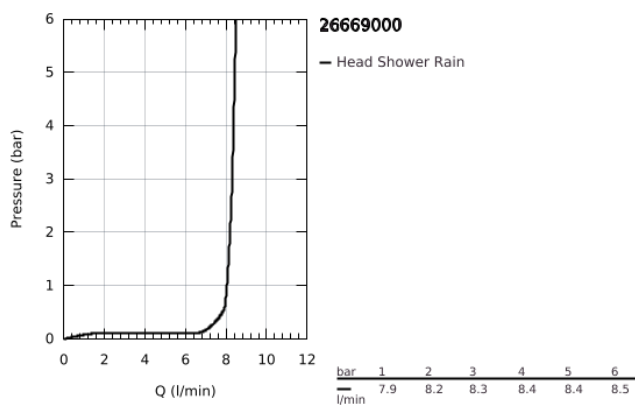

## 26 669 000 TEMPESTA 250 HEAD SHOWER SET CEILING 142 MM, 1 SPRAY

### TOOTE KIRJELDUS

- Värvus: chrome
- consisting of:
  - head shower Tempesta 250
  - spray pattern: Rain
  - maximum flow rate (at 3 bar): 8.3 l/min
  - head shower with white rear cover
  - shower arm ceiling 142 mm (28 724)
  - GROHE EcoJoy - less water, perfect flow
  - GROHE DreamSpray - perfect spray pattern
  - GROHE LongLife finish
  - GROHE SpeedClean - effortless limescale removal
  - Inner WaterGuide - inner insulation for surface protection
  - suitable for instantaneous heater
- professional edition