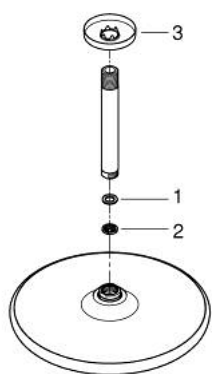

## 26 669 000 TEMPESTA 250 HEAD SHOWER SET CEILING 142 MM, 1 SPRAY

### TOOTE KIRJELDUS

- Värvus: chrome
- consisting of:
  - head shower Tempesta 250
  - spray pattern: Rain
  - maximum flow rate (at 3 bar): 8.3 l/min
  - head shower with white rear cover
  - shower arm ceiling 142 mm (28 724)
  - GROHE EcoJoy - less water, perfect flow
  - GROHE DreamSpray - perfect spray pattern
  - GROHE LongLife finish
  - GROHE SpeedClean - effortless limescale removal
  - Inner WaterGuide - inner insulation for surface protection
  - suitable for instantaneous heater
- professional edition

### VARUOSAD, veebruar 2019 – nüüd

- 1: Fibre seal Ø 18,5 x Ø 12 x 2 (Tellimuse number 0138900M)
- 2: Dirt strainer (Tellimuse number 48007000)
- 3: Escutcheon (Tellimuse number 11741000)