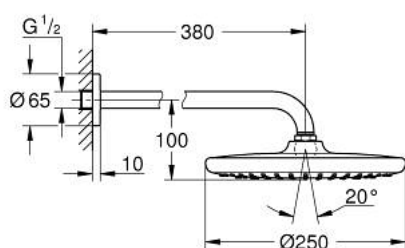

26 668 000 TEMPESTA 250 HEAD SHOWER SET 380 MM, 1 SPRAY

TOOTE KIRJELDUS

- Värvus: chrome
- consisting of:
 - head shower Tempesta 250
 - spray pattern: Rain
 - maximum flow rate (at 3 bar): 8.3 l/min
 - head shower with white rear cover
 - shower arm 380 mm (28 361)
- GROHE EcoJoy - less water, perfect flow
- GROHE DreamSpray - perfect spray pattern
- GROHE LongLife finish
- GROHE SpeedClean - effortless limescale removal
- Inner WaterGuide - inner insulation for surface protection
- suitable for instantaneous heater
- professional edition

26 668 000 **TEMPESTA 250 HEAD SHOWER SET 380 MM, 1 SPRAY**

VARUOSAD, veebruar 2019 – nüüd

- 1: Fibre seal Ø 18,5 x Ø 12 x 2 (Tellimuse number 0138900M)
- 2: Dirt strainer (Tellimuse number 48007000)
- 3: Escutcheon (Tellimuse number 11741000)