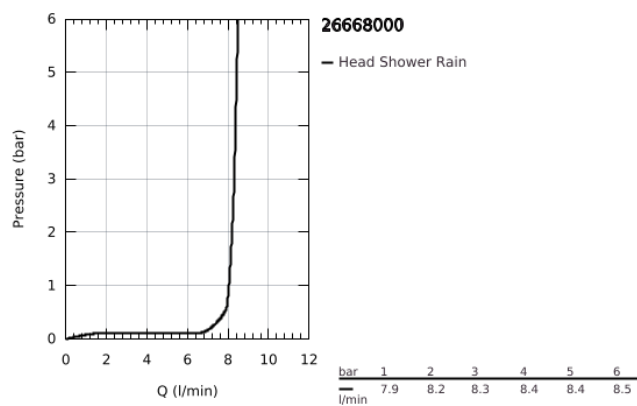

26 668 000 TEMPESTA 250 HEAD SHOWER SET 380 MM, 1 SPRAY

TOOTE KIRJELDUS

- Värvus: chrome
- consisting of:
 - head shower Tempesta 250
 - spray pattern: Rain
 - maximum flow rate (at 3 bar): 8.3 l/min
 - head shower with white rear cover
 - shower arm 380 mm (28 361)
- GROHE EcoJoy - less water, perfect flow
- GROHE DreamSpray - perfect spray pattern
- GROHE LongLife finish
- GROHE SpeedClean - effortless limescale removal
- Inner WaterGuide - inner insulation for surface protection
- suitable for instantaneous heater
- professional edition

26 668 000 **TEMPESTA 250 HEAD SHOWER SET 380 MM, 1 SPRAY**

VARUOSAD, veebruar 2019 – nüüd

- 1: Fibre seal Ø 18,5 x Ø 12 x 2 (Tellimuse number 0138900M)
- 2: Dirt strainer (Tellimuse number 48007000)
- 3: Escutcheon (Tellimuse number 11741000)