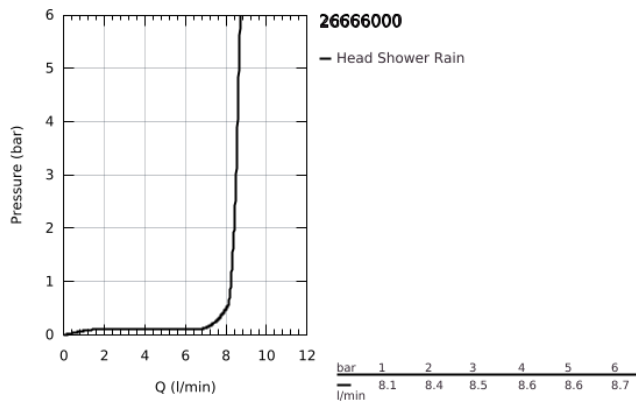

26 666 000 TEMPESTA 250 HEAD SHOWER 1 SPRAY

TOOTE KIRJELDUS

- Värvus: chrome
- spray pattern: Rain
- maximum flow rate (at 3 bar): 8.5 l/min
- Ø 250 mm
- head shower with white rear cover
- ball joint with turning angle $\pm 10^\circ$
- connection thread 1/2"
- GROHE EcoJoy - less water, perfect flow
- GROHE DreamSpray - perfect spray pattern
- GROHE LongLife finish
- GROHE SpeedClean - effortless limescale removal
- Inner WaterGuide - inner insulation for surface protection
- suitable for instantaneous heater
- min. recommended pressure 1.0 bar
- professional edition

26 666 000 TEMPESTA 250 HEAD SHOWER 1 SPRAY

VARUOSAD, veebruar 2019 – nüüd

1: Fibre seal Ø 18,5 x Ø 12 x 2 (Tellimuse number 0138900M)

2: Dirt strainer (Tellimuse number 48007000)