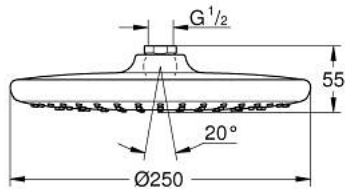

26 666 000 TEMPESTA 250 HEAD SHOWER 1 SPRAY

TOOTE KIRJELDUS

- Värvus: chrome
- spray pattern: Rain
- maximum flow rate (at 3 bar): 8.5 l/min
- Ø 250 mm
- head shower with white rear cover
- ball joint with turning angle $\pm 10^\circ$
- connection thread 1/2"
- GROHE EcoJoy - less water, perfect flow
- GROHE DreamSpray - perfect spray pattern
- GROHE LongLife finish
- GROHE SpeedClean - effortless limescale removal
- Inner WaterGuide - inner insulation for surface protection
- suitable for instantaneous heater
- min. recommended pressure 1.0 bar
- professional edition

26 666 000 TEMPESTA 250 HEAD SHOWER 1 SPRAY

VARUOSAD, veebruar 2019 – nüüd

1: Fibre seal Ø 18,5 x Ø 12 x 2 (Tellimuse number 0138900M)

2: Dirt strainer (Tellimuse number 48007000)