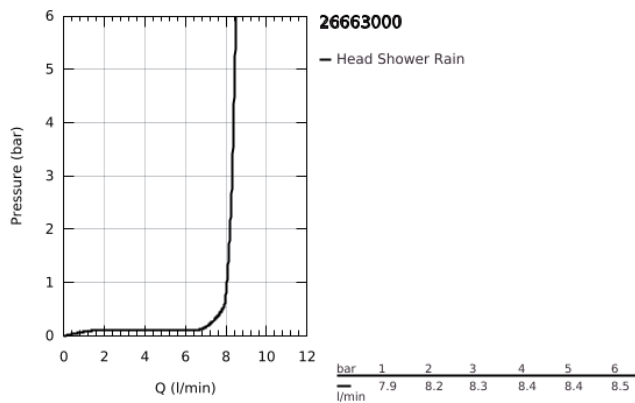

26 663 000 TEMPESTA 250 HEAD SHOWER SET 380 MM, 1 SPRAY

TOOTE KIRJELDUS

- Värvus: chrome
- consisting of:
 - head shower Tempesta 250 (26 662)
 - spray pattern: Rain
 - fully chrome plated surfaces
 - shower arm 380 mm (28 361)
- GROHE EcoJoy - less water, perfect flow
- GROHE DreamSpray - perfect spray pattern
- GROHE LongLife finish
- GROHE SpeedClean - effortless limescale removal
- Inner WaterGuide - inner insulation for surface protection
- suitable for instantaneous heater
- professional edition

26 663 000 **TEMPESTA 250 HEAD SHOWER SET 380 MM, 1 SPRAY**

VARUOSAD, veebruar 2019 – nüüd

1: Fibre seal Ø 18,5 x Ø 12 x 2 (Tellimuse number 0138900M)

2: Dirt strainer (Tellimuse number 48007000)

3: Escutcheon (Tellimuse number 11741000)