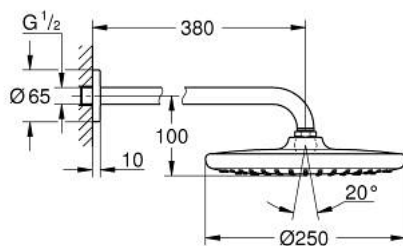

26 663 000 TEMPESTA 250 HEAD SHOWER SET 380 MM, 1 SPRAY

TOOTE KIRJELDUS

- Värvus: chrome
- consisting of:
 - head shower Tempesta 250 (26 662)
 - spray pattern: Rain
 - fully chrome plated surfaces
 - shower arm 380 mm (28 361)
- GROHE EcoJoy - less water, perfect flow
- GROHE DreamSpray - perfect spray pattern
- GROHE LongLife finish
- GROHE SpeedClean - effortless limescale removal
- Inner WaterGuide - inner insulation for surface protection
- suitable for instantaneous heater
- professional edition

26 663 000 **TEMPESTA 250 HEAD SHOWER SET 380 MM, 1 SPRAY**

VARUOSAD, veebruar 2019 – nüüd

1: Fibre seal Ø 18,5 x Ø 12 x 2 (Tellimuse number 0138900M)

2: Dirt strainer (Tellimuse number 48007000)

3: Escutcheon (Tellimuse number 11741000)